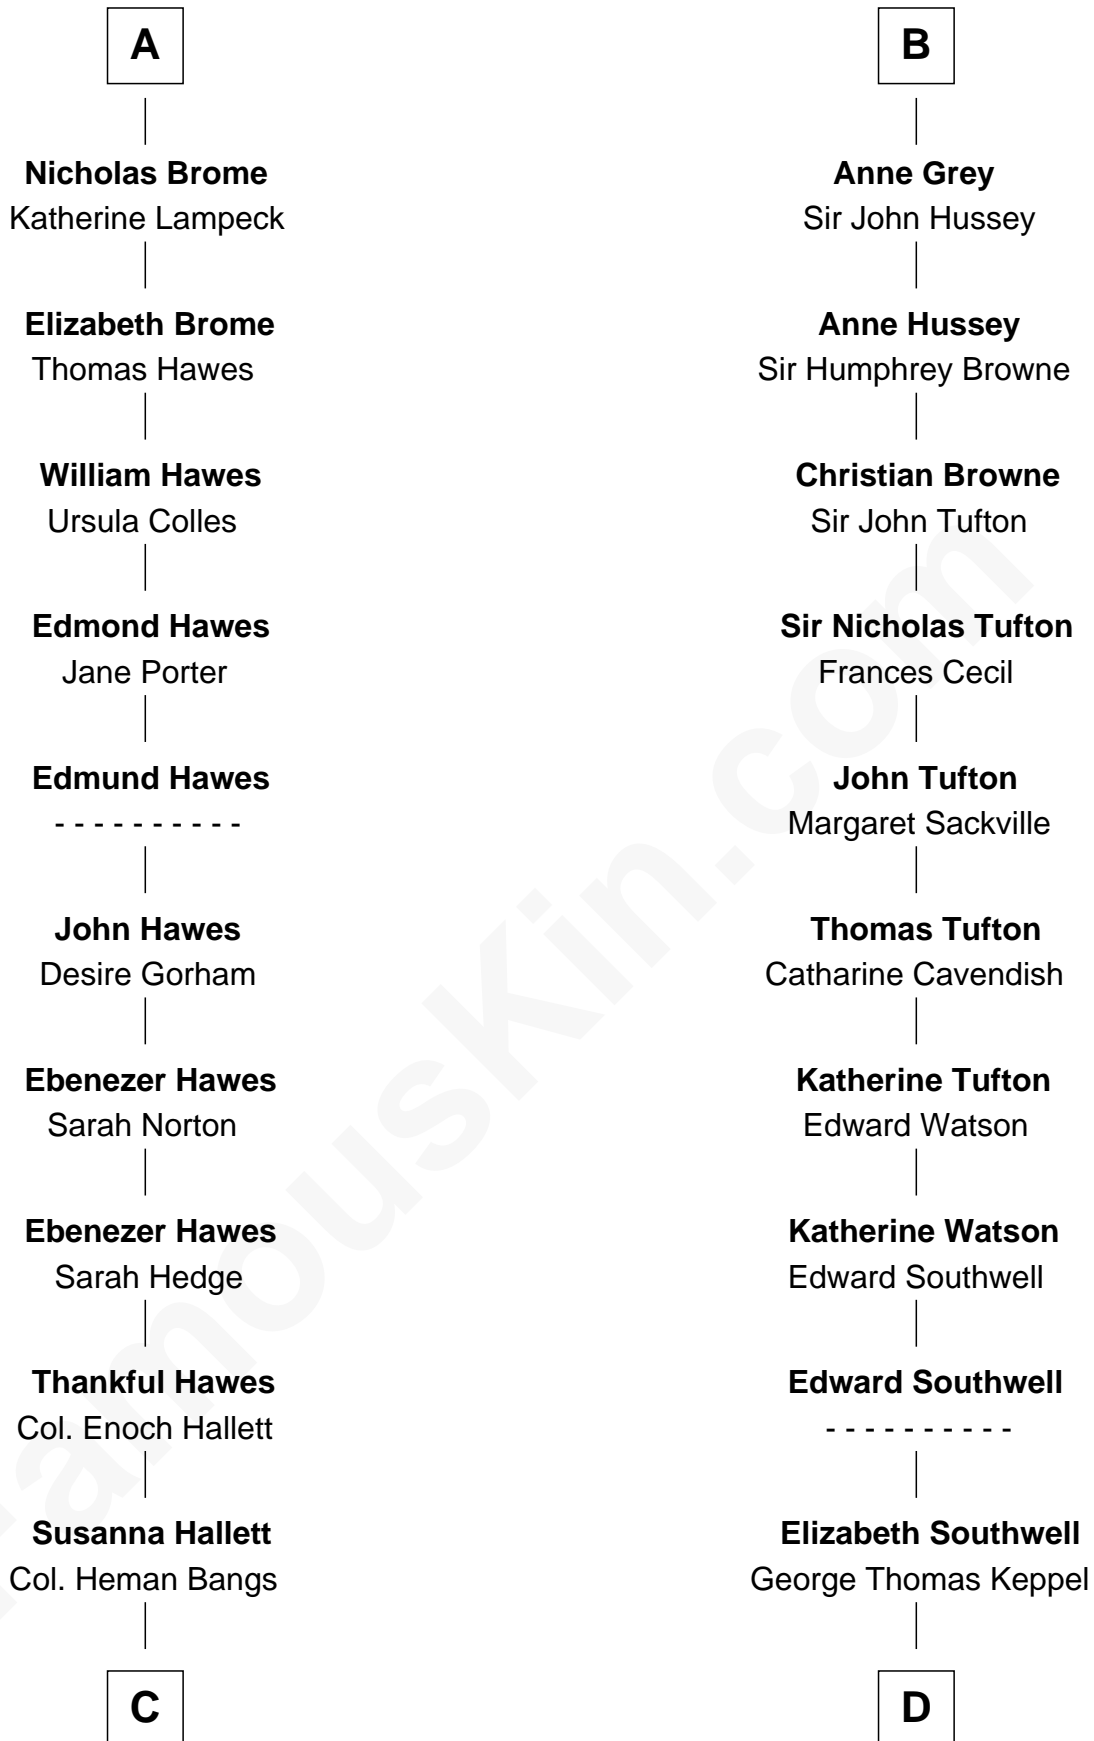

## Relationship Chart of Eugene Foss

45th Governor of Massachusetts

19th cousin 2 times removed of

**Camilla Parker Bowles**

Queen Consort of the United Kingdom

**C**

**Amanda Bangs**  
Samuel Bartlett Foss

**George Edmund Foss**  
Marcia Cordelia Noble

**Eugene Foss**  
*45th Governor of Massachusetts*

**D**

**William Coutts Keppel**  
Sophia Mary McNab

**George Keppel**  
Alice Frederica Edmonstone

**Sonia Rosemary Keppel**  
Roland Calvert Cubitt