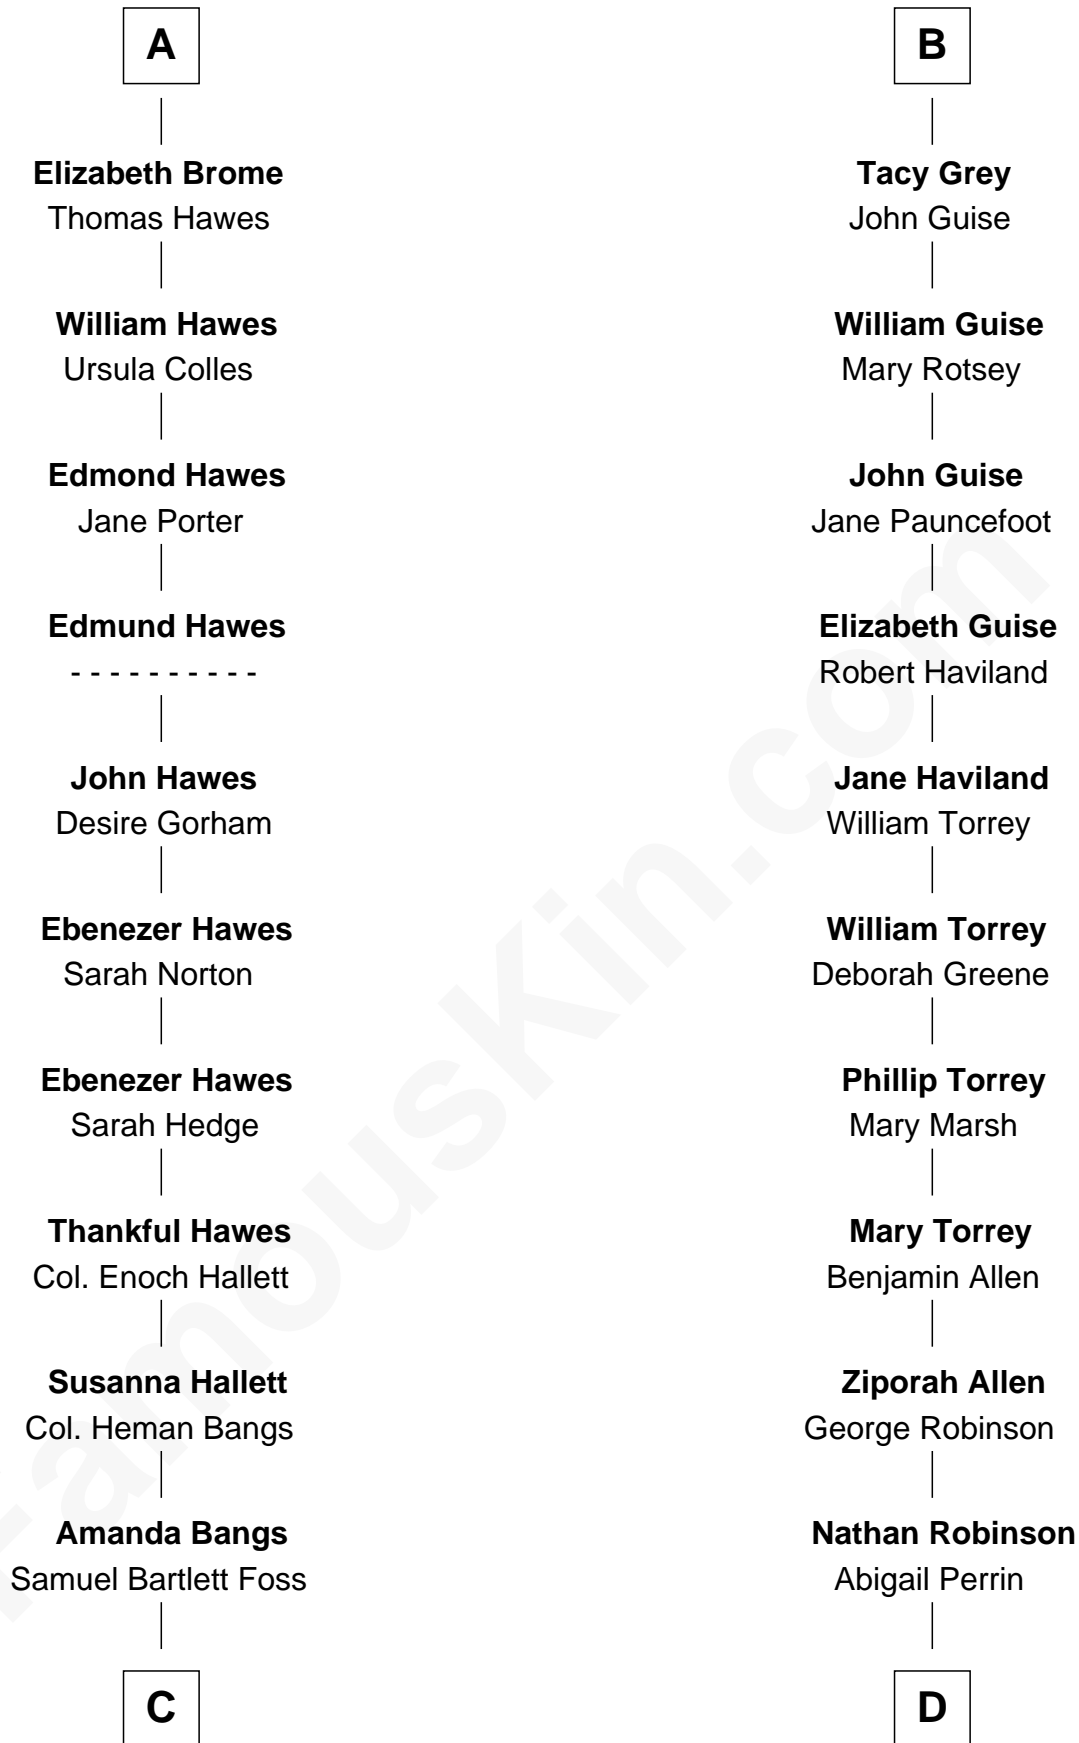

## Relationship Chart of Eugene Foss

45th Governor of Massachusetts

18th cousin 3 times removed of

**Raquel Welch**  
Movie Actress

**Sir Robert de Ros**  
Isabel de Aubeney

**C**

**George Edmund Foss**  
Marcia Cordelia Noble

**Eugene Foss**  
*45th Governor of Massachusetts*

**D**

**Hannah Kent Robinson**  
Elbridge Gerry Hall

**Justin Smith Hall**  
Sarah Mehitable Stanford

**Emery Stanford Hall**  
Clara Louise Adams

**Josephine Sarah Hall**  
Armando Carlos Tejada