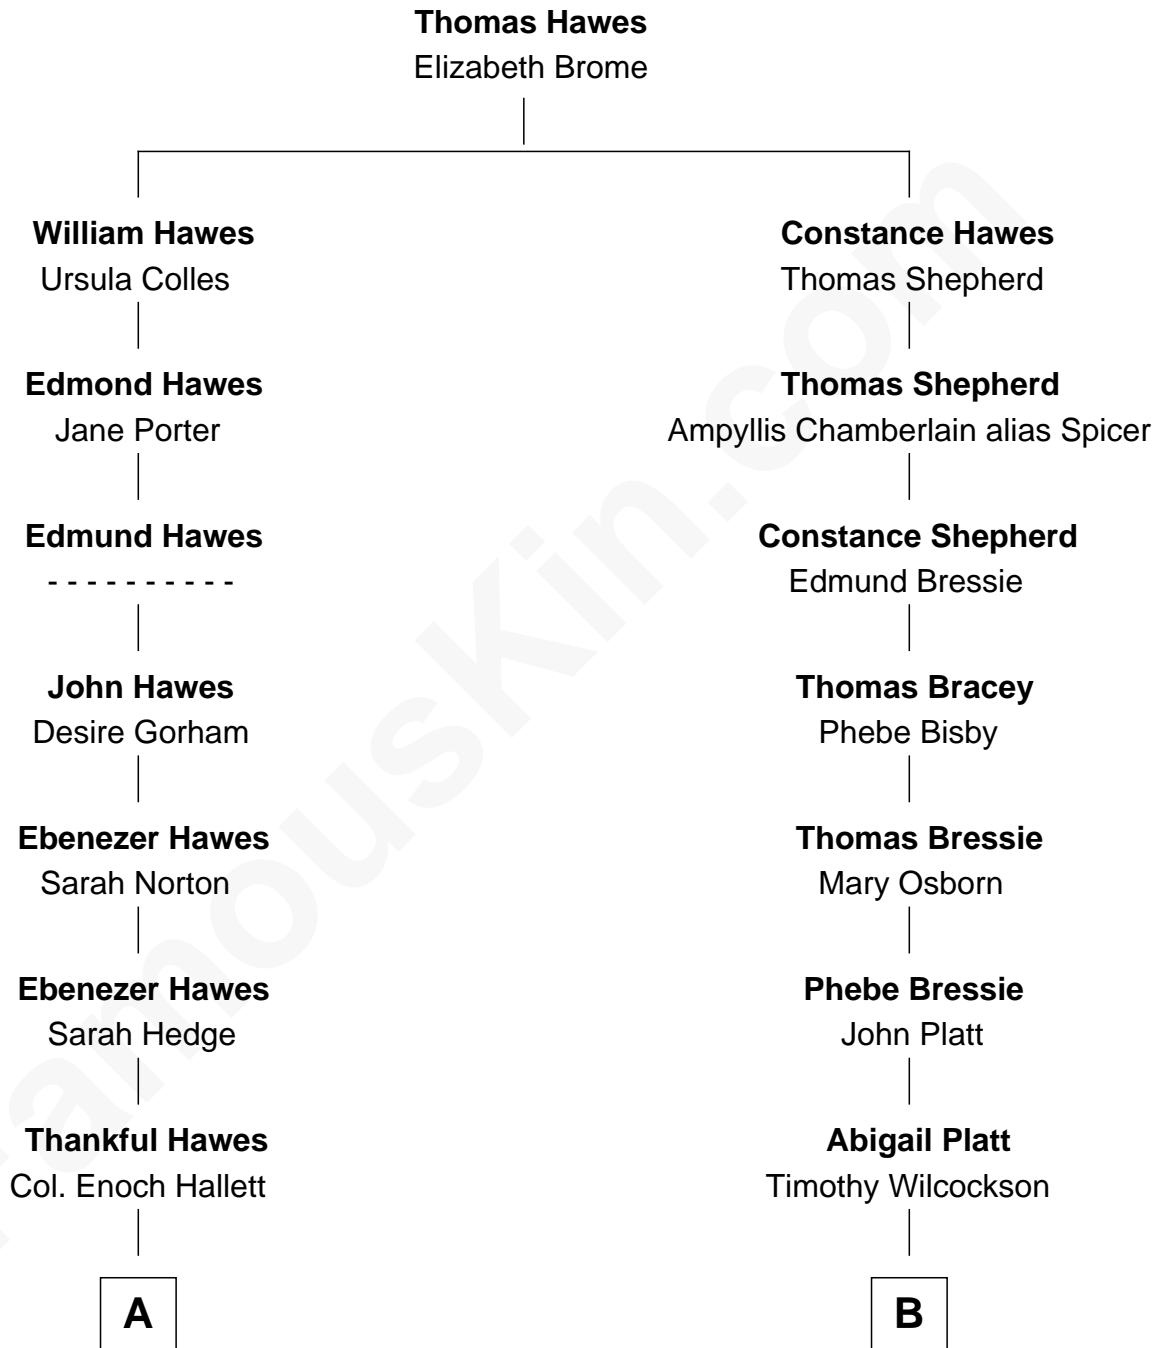

FamousKin.com

Relationship Chart of Eugene Foss

45th Governor of Massachusetts

10th cousin 1 time removed of

Helen (Herron) Taft

First Lady of President William H. Taft

A

Susanna Hallett
Col. Heman Bangs

Amanda Bangs
Samuel Bartlett Foss

George Edmund Foss
Marcia Cordelia Noble

Eugene Foss
45th Governor of Massachusetts

B

Joanna Wilcockson
David Welles

Charity Welles
Rev. Isaac Clinton

Maria Clinton
Ela Collins

Harriet Anne Collins
John Williamson Herron

Helen (Herron) Taft
First Lady of William H. Taft