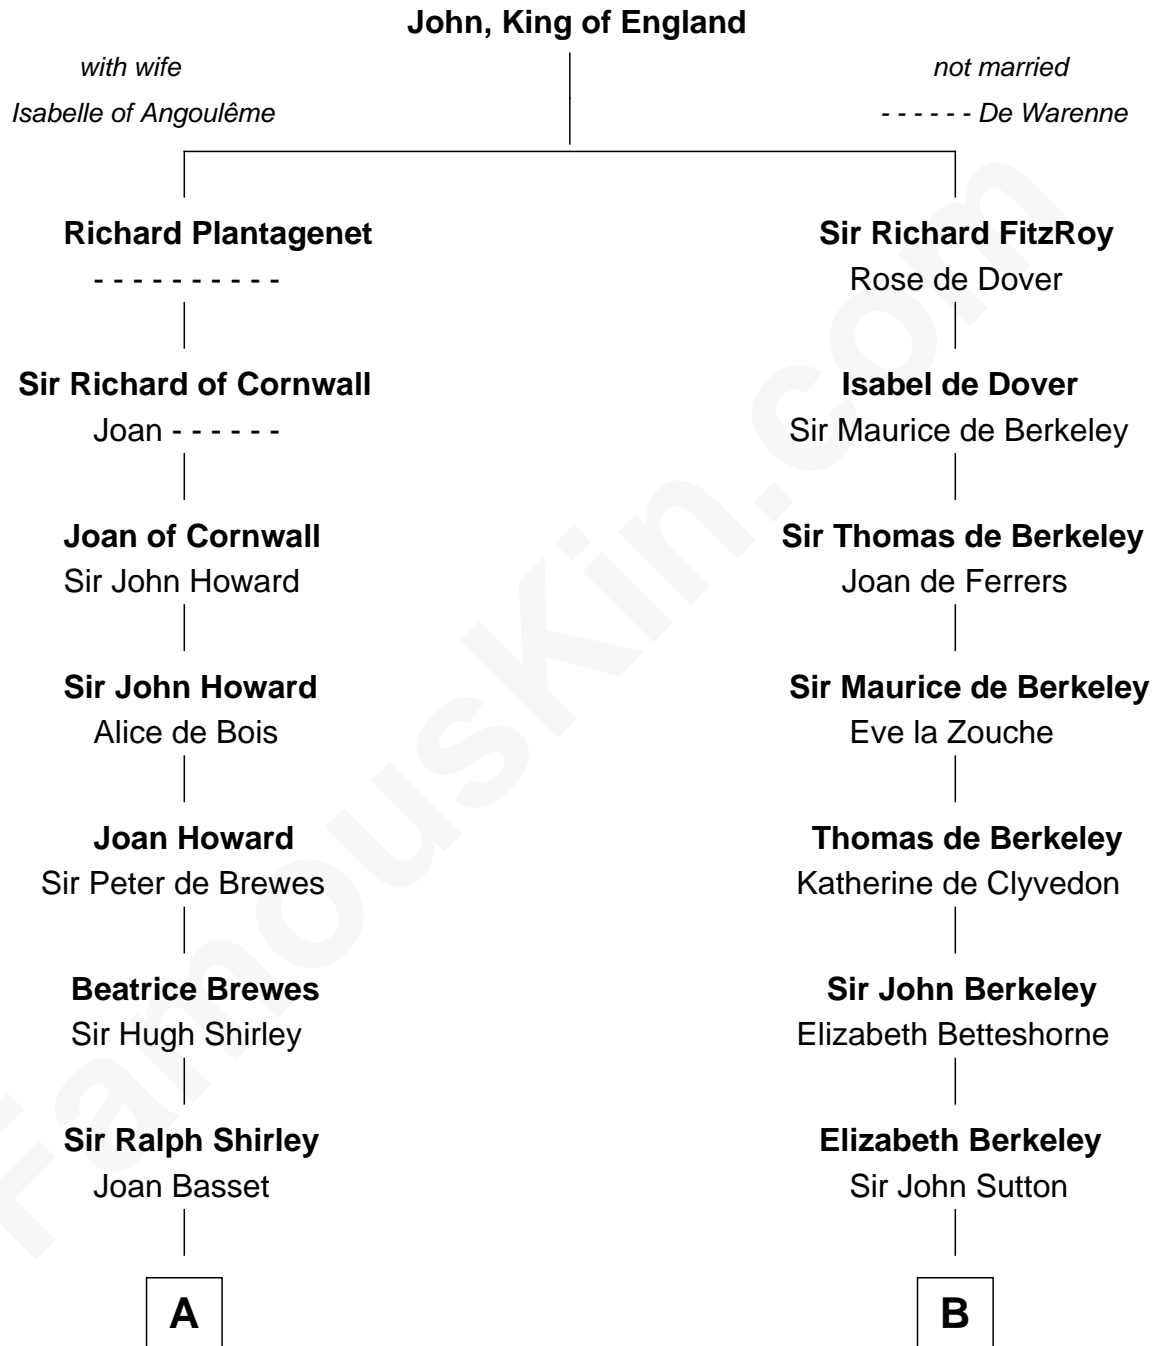

FamousKin.com

Relationship Chart of Eugene Foss

45th Governor of Massachusetts

19th cousin 1 time removed of

Grover Cleveland

22nd and 24th U.S. President

C

Susanna Hallett
Col. Heman Bangs

Amanda Bangs
Samuel Bartlett Foss

George Edmund Foss
Marcia Cordelia Noble

Eugene Foss
45th Governor of Massachusetts

D

William Cleveland
Margaret Falley

Rev. Richard Falley Cleveland
Ann Neal

Grover Cleveland
22nd and 24th U.S. President