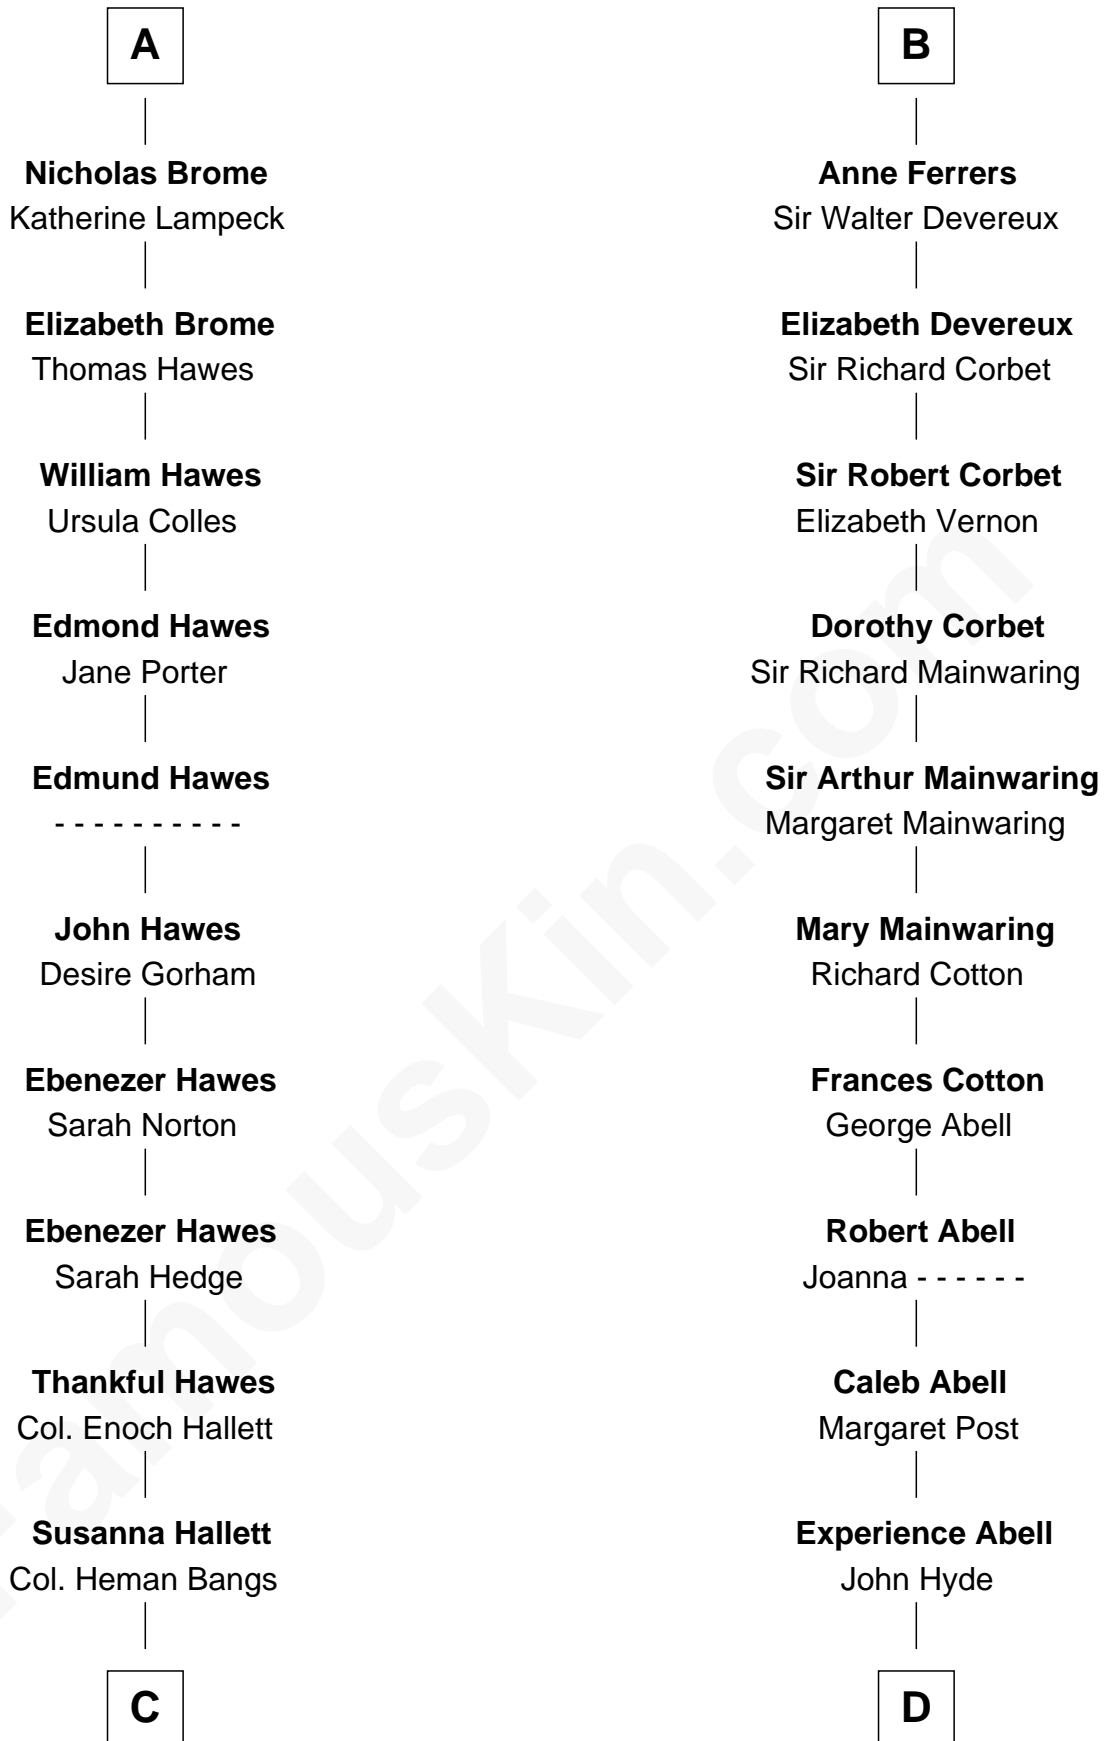

FamousKin.com

Relationship Chart of Eugene Foss

45th Governor of Massachusetts

19th cousin 2 times removed of

Grover Cleveland

22nd and 24th U.S. President

Sir James de Audley

Ela Longespee

Margaret Despencer

Sir Edmund Ferrers

Ellen Roche

Sir William Ferrers

Elizabeth Belknap

B

C

Amanda Bangs
Samuel Bartlett Foss

Grover Cleveland
22nd and 24th U.S. President

FamousKin.com