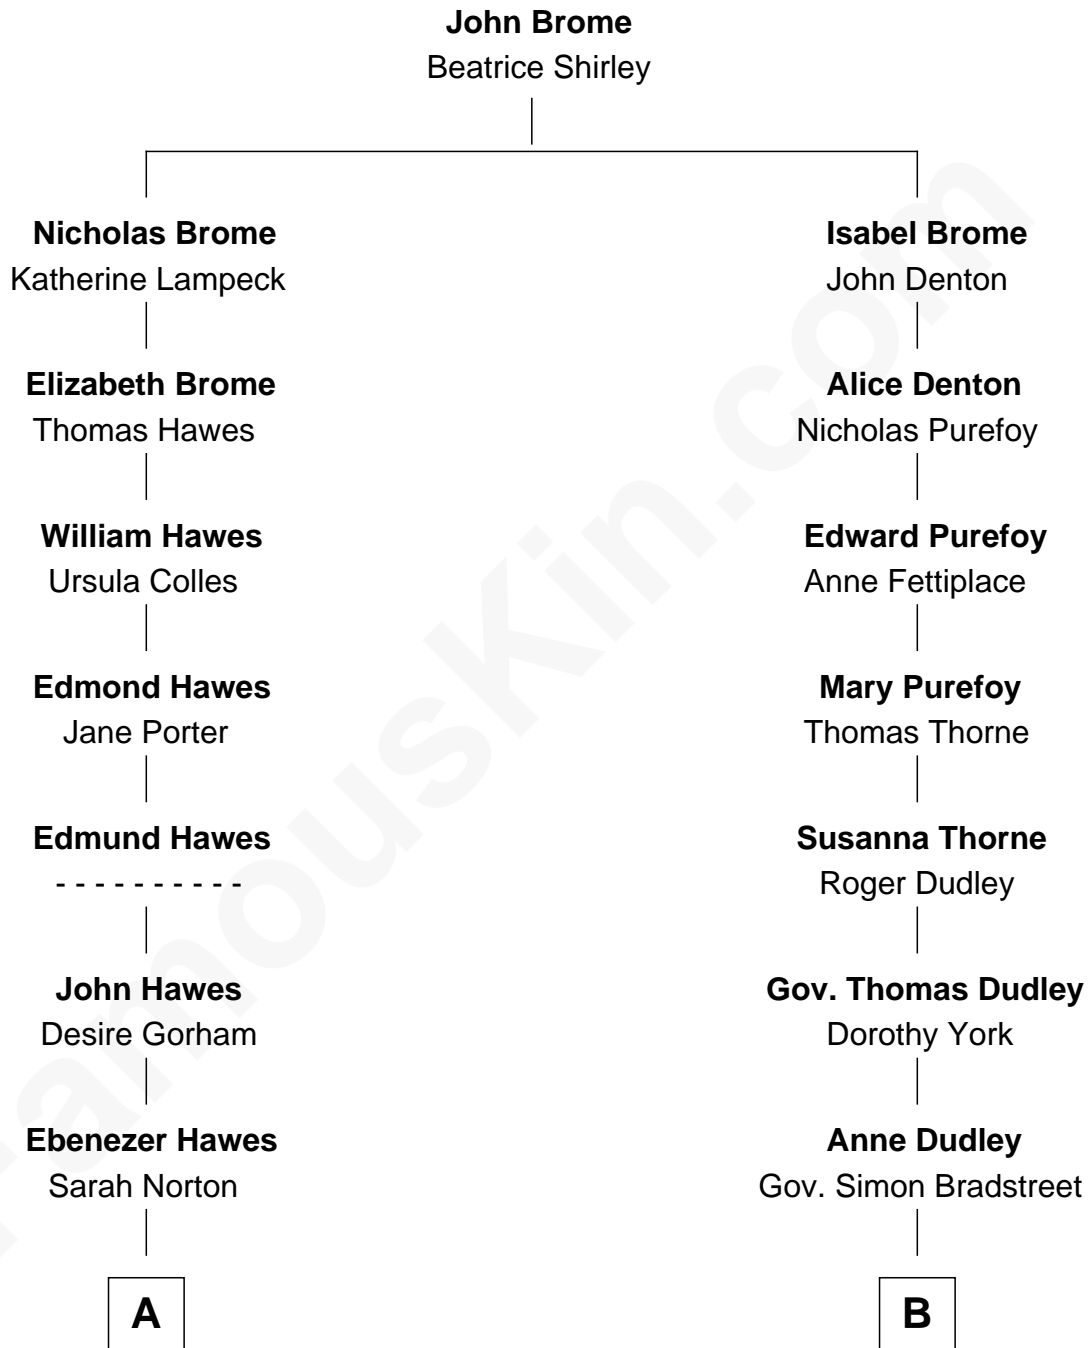

## Relationship Chart of Eugene Foss

45th Governor of Massachusetts

12th cousin 4 times removed of

**Herbert Hoover**

31st U.S. President

**A**

**Ebenezer Hawes**

Sarah Hedge

**Thankful Hawes**

Col. Enoch Hallett

**Susanna Hallett**

Col. Heman Bangs

**Amanda Bangs**

Samuel Bartlett Foss

**George Edmund Foss**

Marcia Cordelia Noble

**Eugene Foss**

*45th Governor of Massachusetts*

**B**

**Dudley Bradstreet**

Anne Wood

**Margaret Bradstreet**

Job Tyler

**Hannah Tyler**

John Spofford

**Phebe Spofford**

John Grout

**Phebe Grout**

Jacob Winn

**Endymia Winn**

Thomas Sherwood

**Lucinda Sherwood**