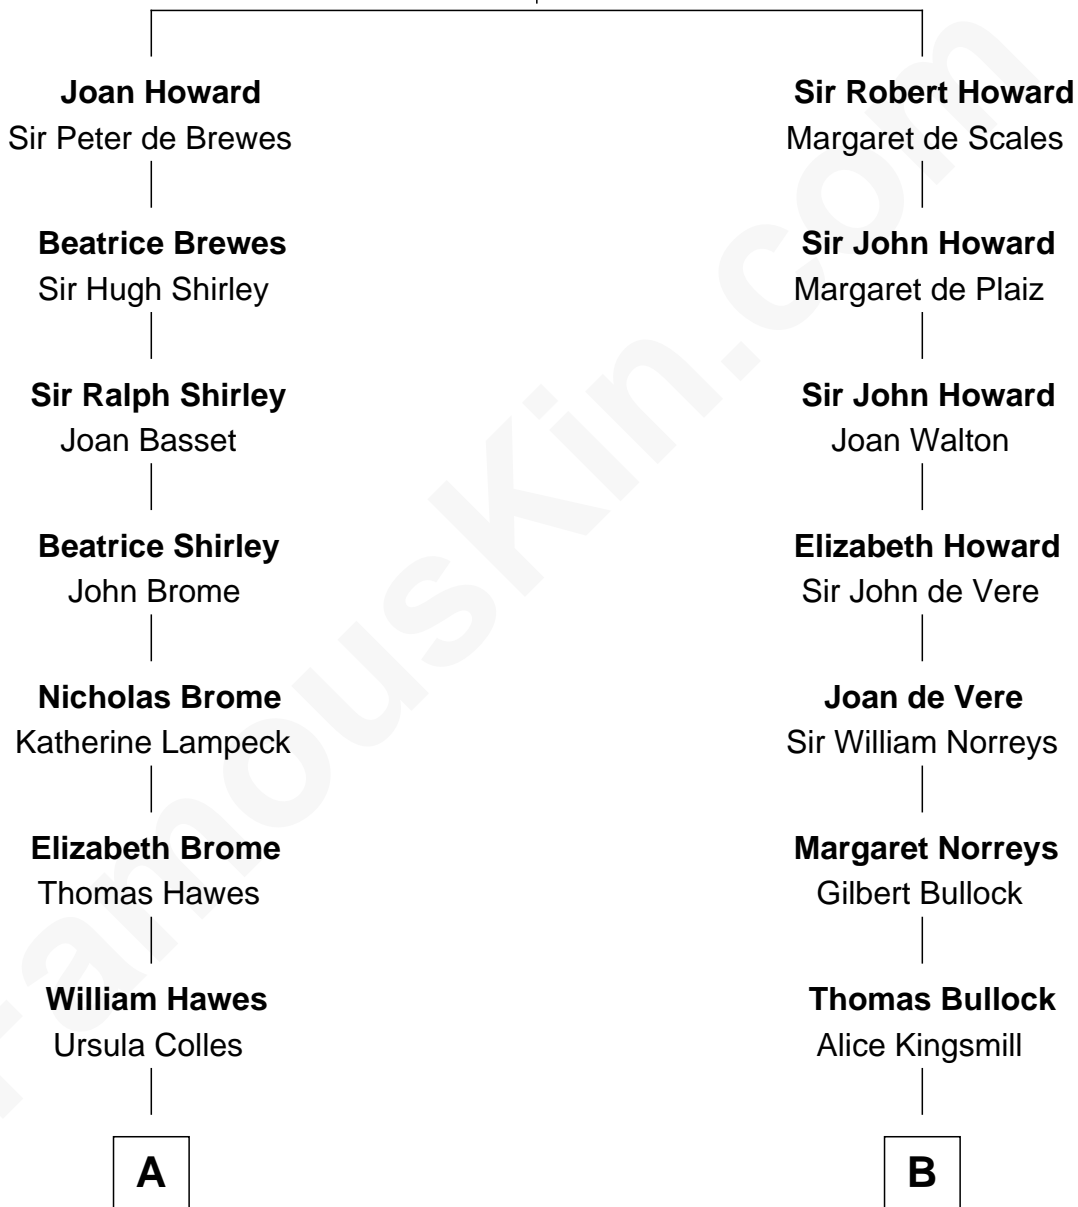

FamousKin.com

Relationship Chart of Eugene Foss

45th Governor of Massachusetts

16th cousin 3 times removed of

Lou (Henry) Hoover

First Lady of President Herbert Hoover

Sir John Howard

Alice de Bois

C

Philomelia Sophia Scobey

Phineas Weed

Florence Ida Weed

Charles Delano Henry

Lou (Henry) Hoover

First Lady of Herbert Hoover

FamousKin.com