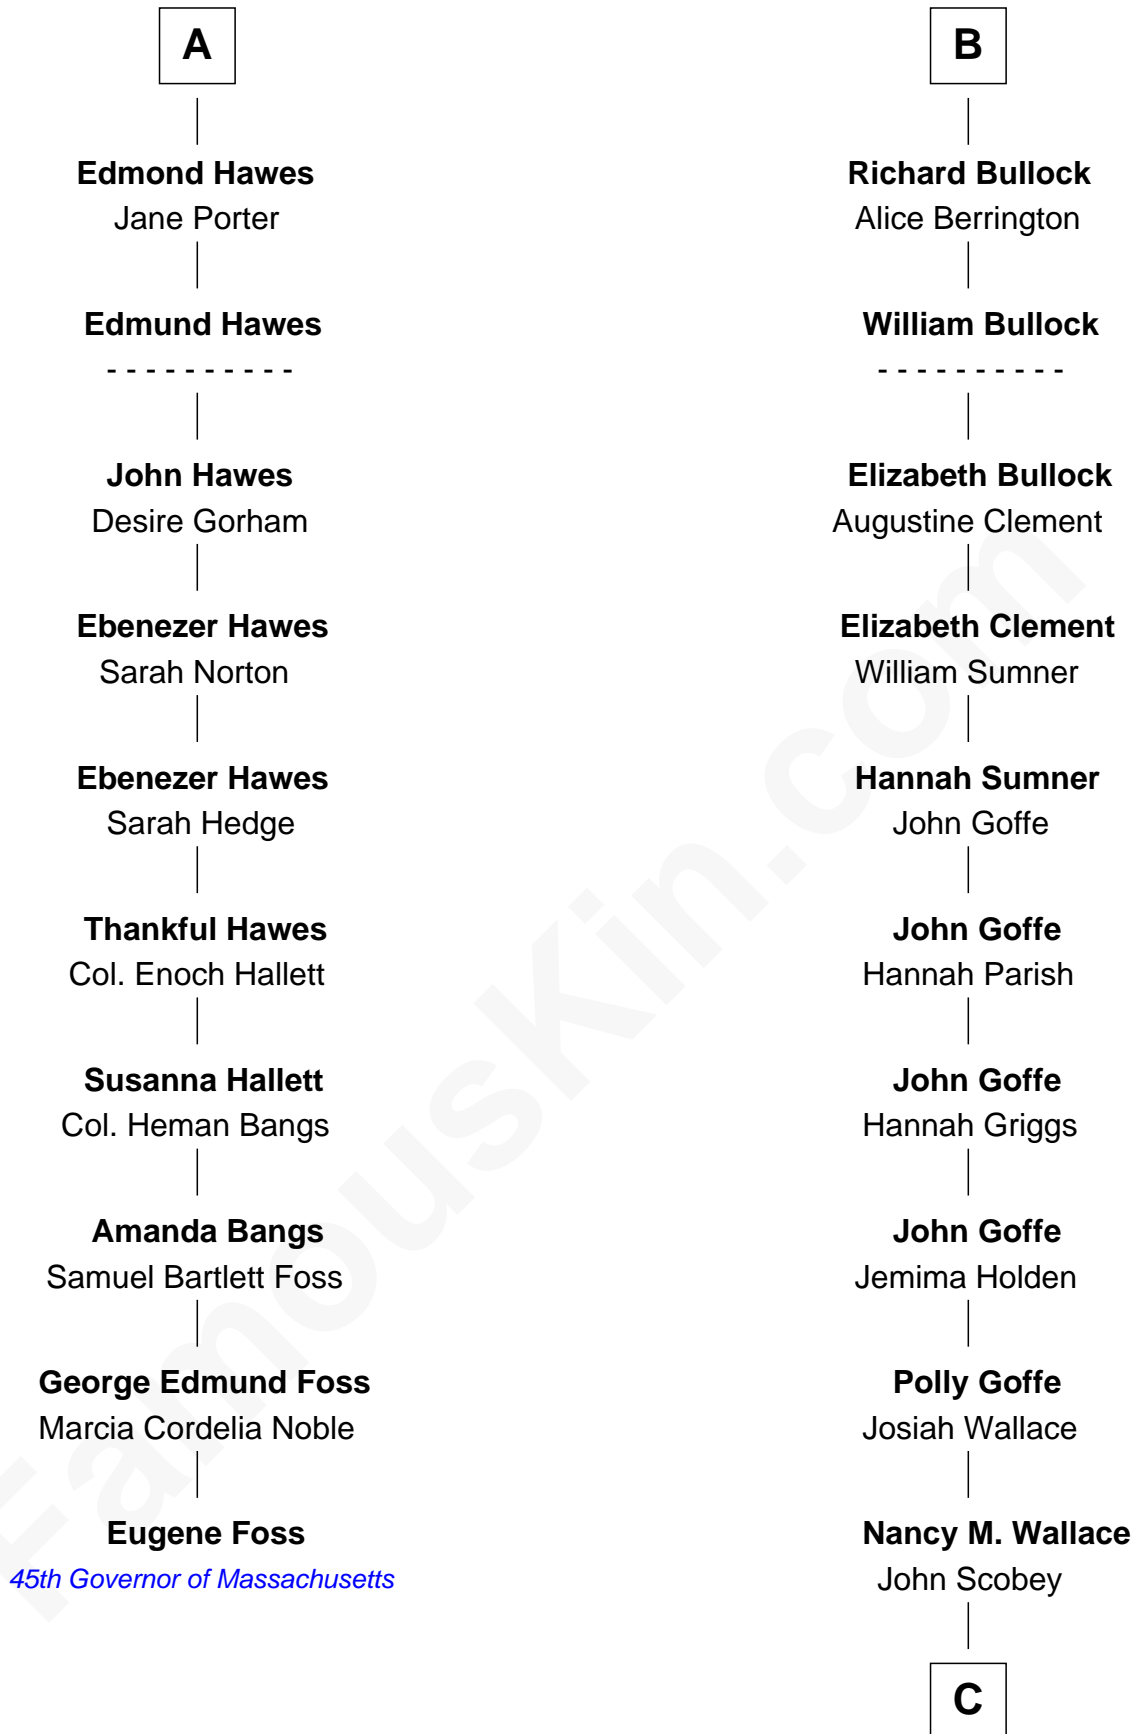

FamousKin.com

Relationship Chart of Eugene Foss

45th Governor of Massachusetts

16th cousin 3 times removed of

Lou (Henry) Hoover

First Lady of President Herbert Hoover

Sir John Howard

Alice de Bois

C

Philomelia Sophia Scobey

Phineas Weed

Florence Ida Weed

Charles Delano Henry

Lou (Henry) Hoover

First Lady of Herbert Hoover

FamousKin.com