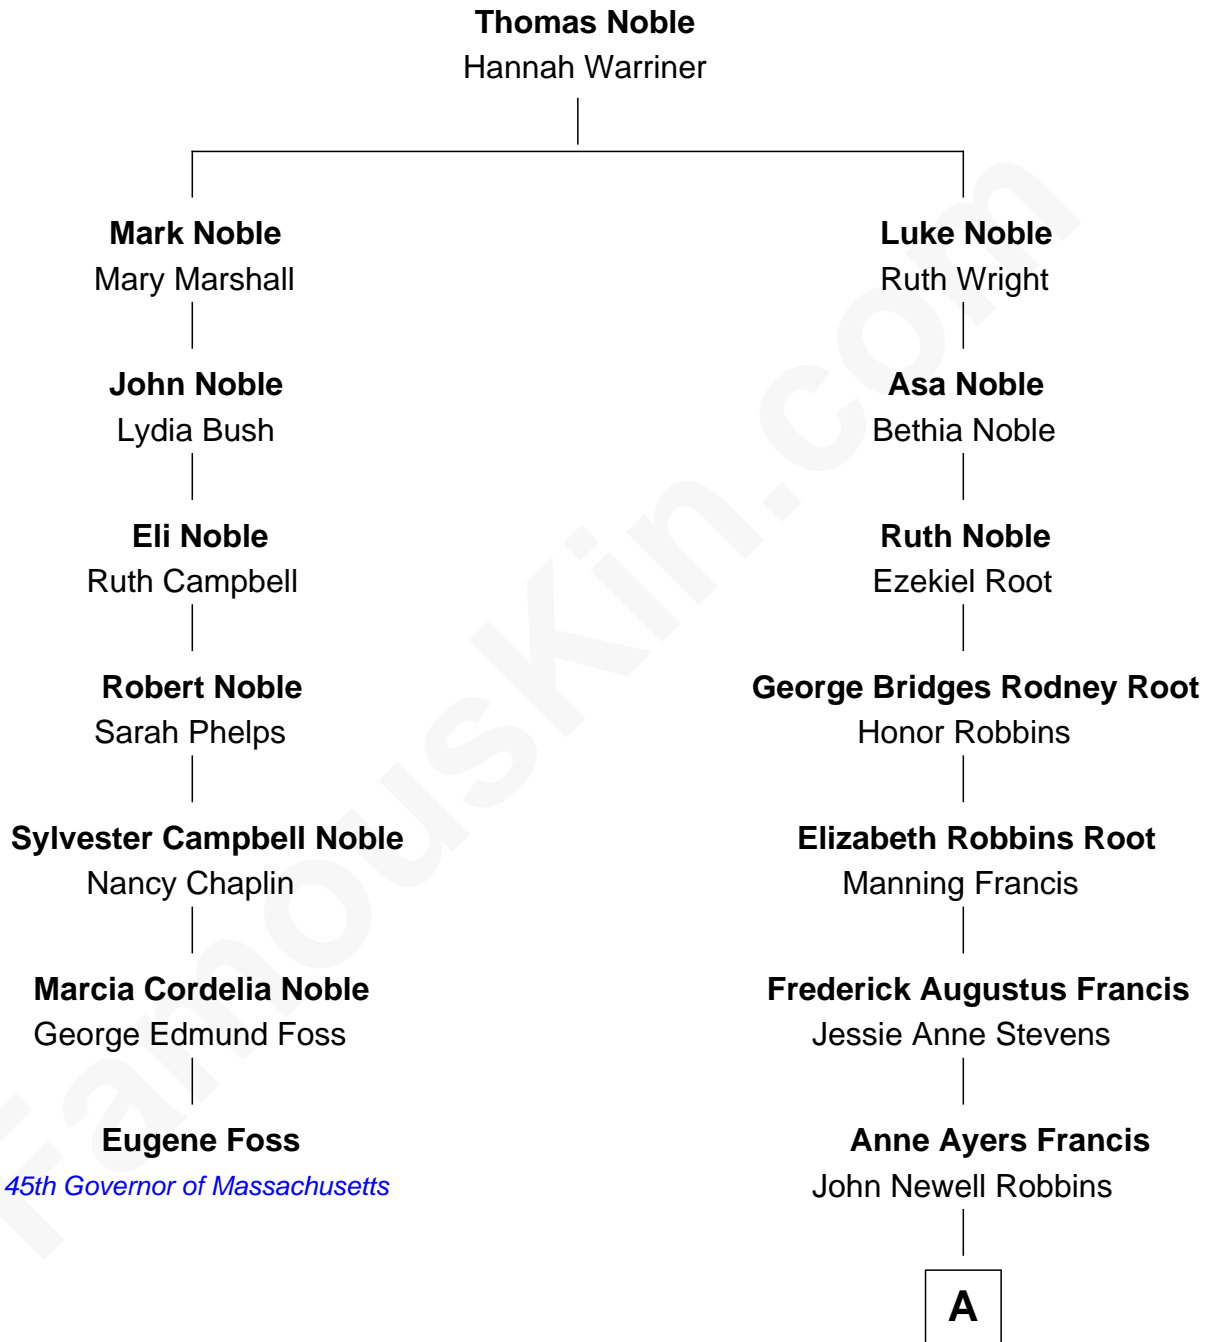

# FamousKin.com

## Relationship Chart of Eugene Foss

45th Governor of Massachusetts

6th cousin 2 times removed of

**Nancy (Davis) Reagan**

First Lady of President Ronald Reagan

A

|  
**Kenneth Seymour Robbins**

Edith Prescott Lockett

|  
**Nancy (Davis) Reagan**

*First Lady of Ronald Reagan*

FamousKin.com