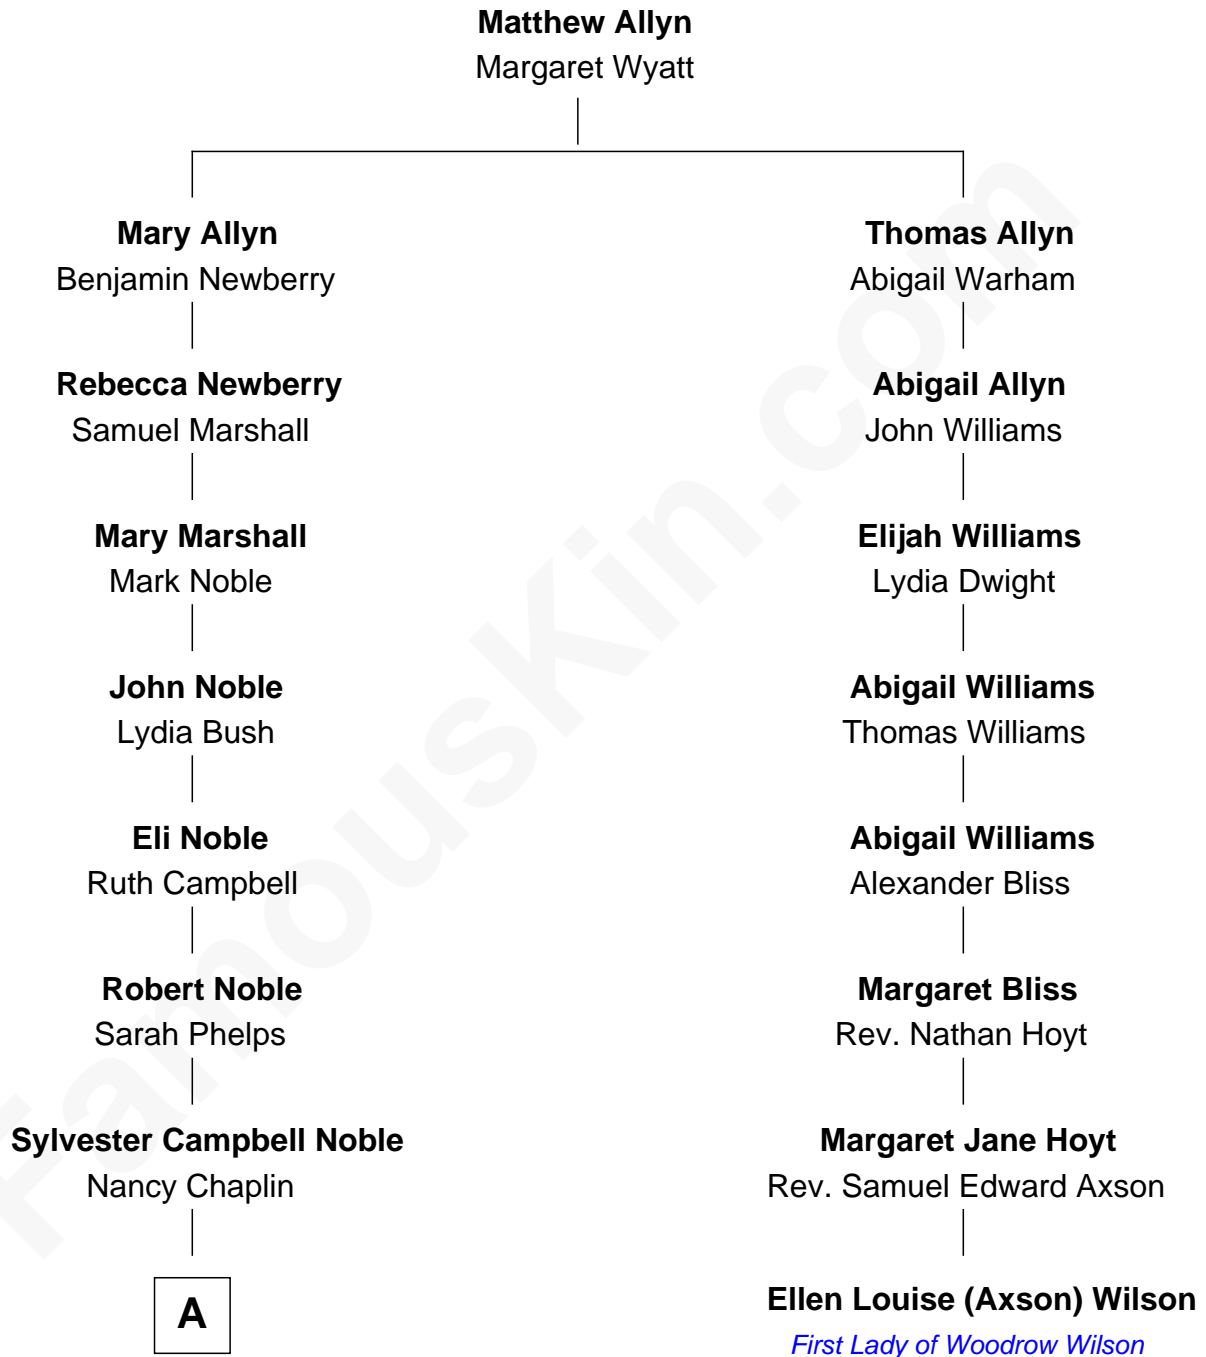

FamousKin.com

Relationship Chart of Eugene Foss

45th Governor of Massachusetts

7th cousin 1 time removed of

Ellen Louise (Axson) Wilson

First Lady of President Woodrow Wilson

A

—
Marcia Cordelia Noble

George Edmund Foss

—
Eugene Foss

45th Governor of Massachusetts

FamousKin.com