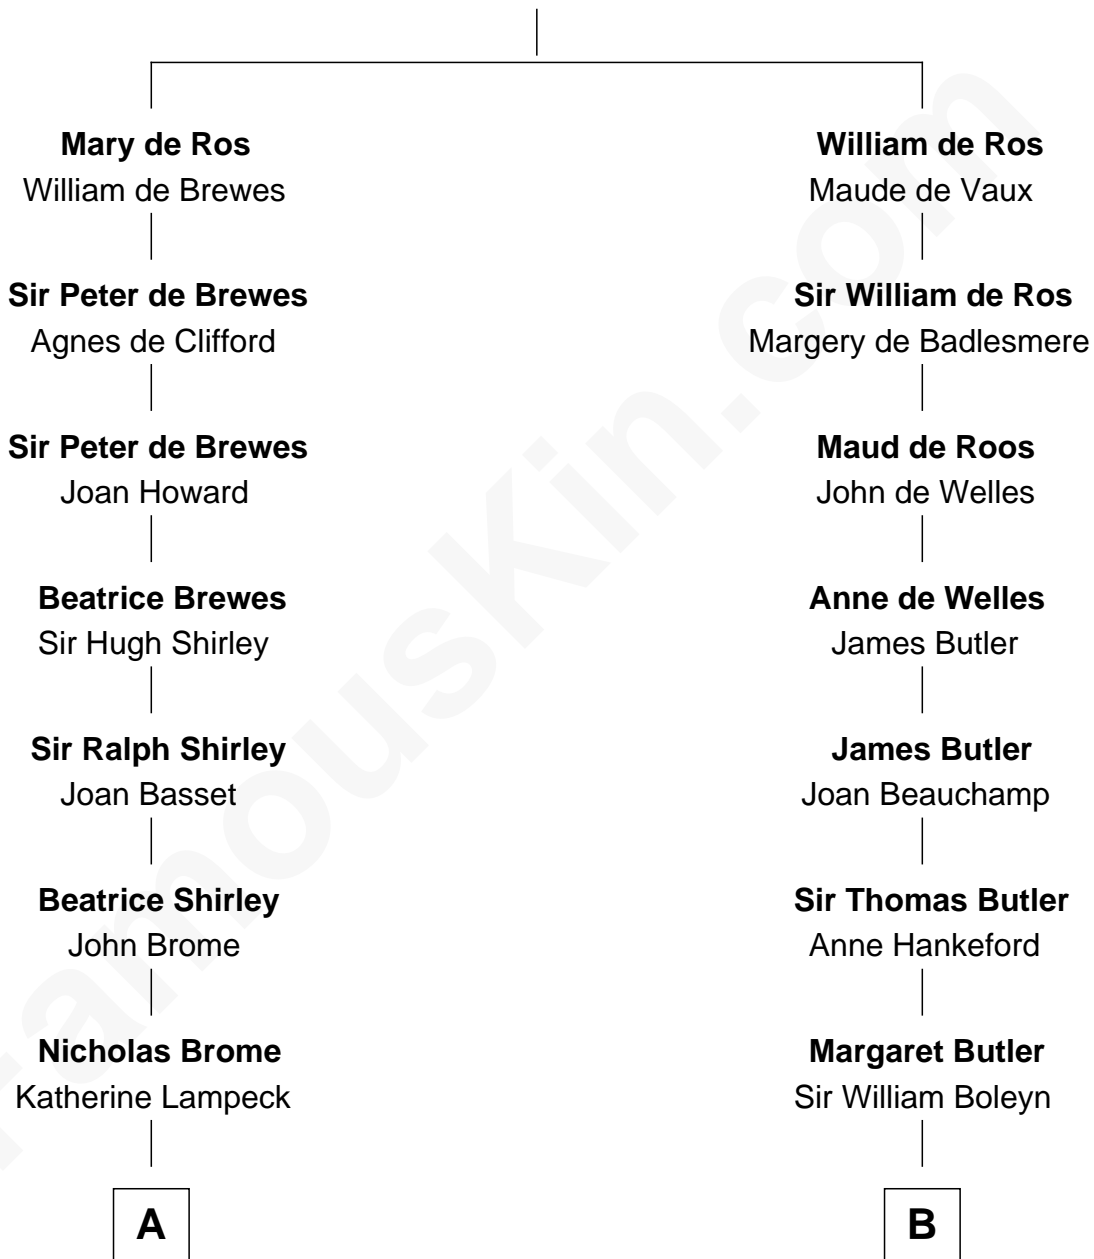

FamousKin.com

Relationship Chart of Eugene Foss

45th Governor of Massachusetts

18th cousin 2 times removed of

Edith (Bolling) Wilson

First Lady of President Woodrow Wilson

Sir Robert de Ros

Isabel de Aubeney

C

George Edmund Foss
Marcia Cordelia Noble

Eugene Foss
45th Governor of Massachusetts

D

Catherine Payne
Archibald Bolling

Archibald Bolling
Anne E. Wigginton

William Holcombe Bolling
Sarah Spiers White

Edith (Bolling) Wilson
First Lady of Woodrow Wilson