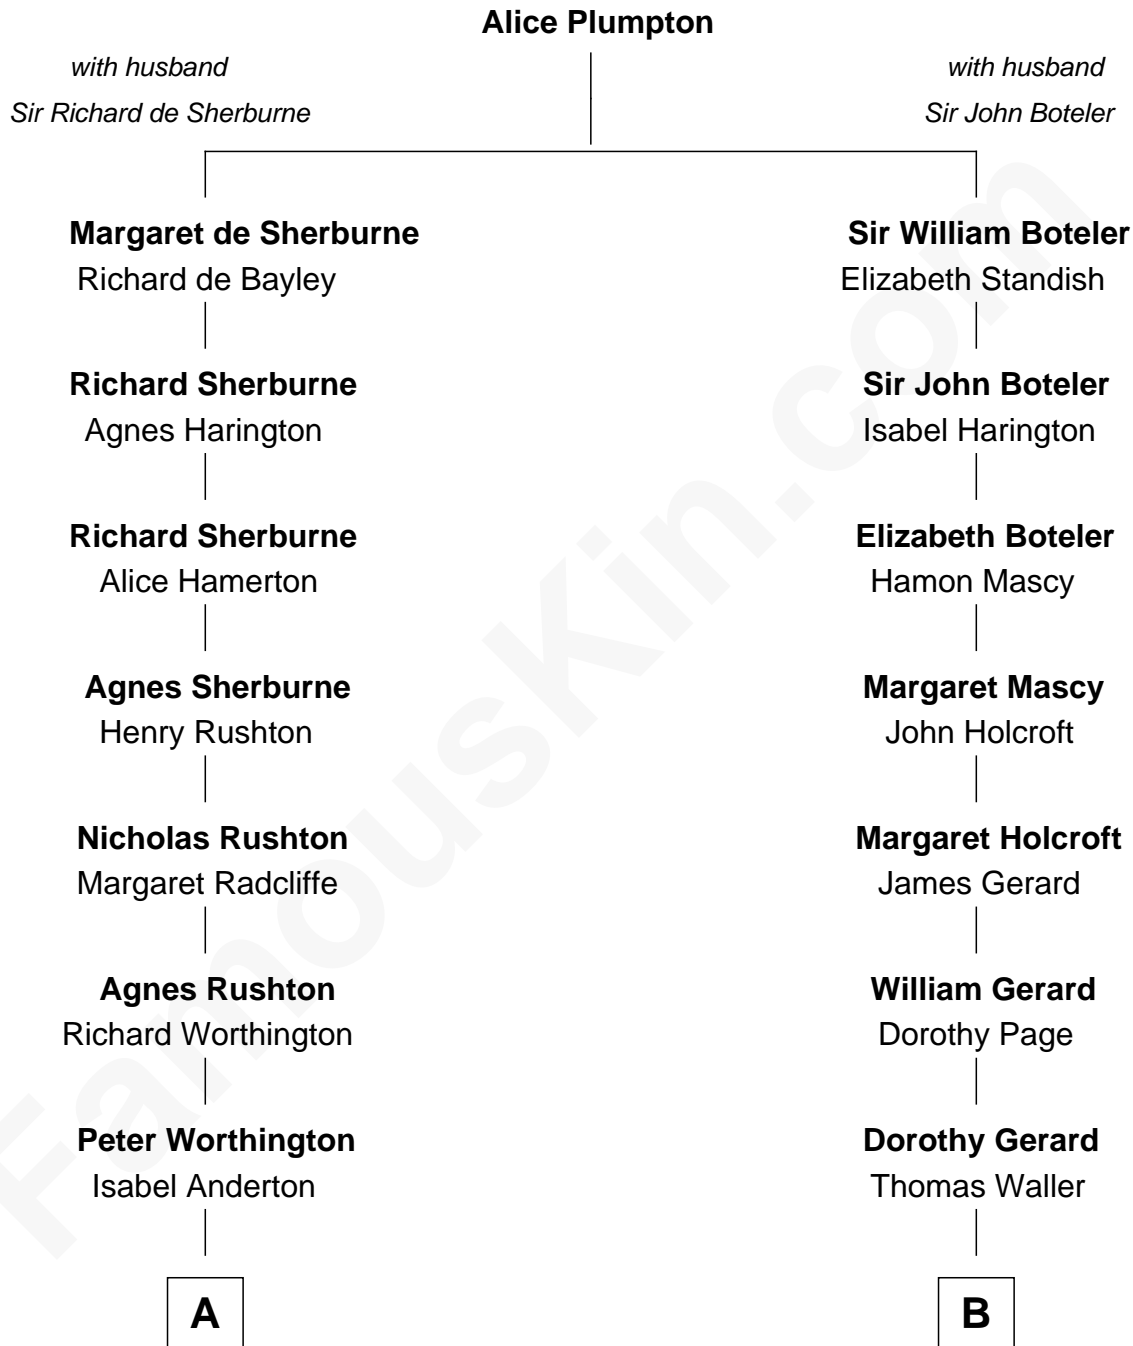

FamousKin.com

Relationship Chart of Eugene Foss

45th Governor of Massachusetts

17th cousin 1 time removed of

Edith (Bolling) Wilson

First Lady of President Woodrow Wilson

C

George Edmund Foss

Marcia Cordelia Noble

Eugene Foss

45th Governor of Massachusetts

FamousKin.com