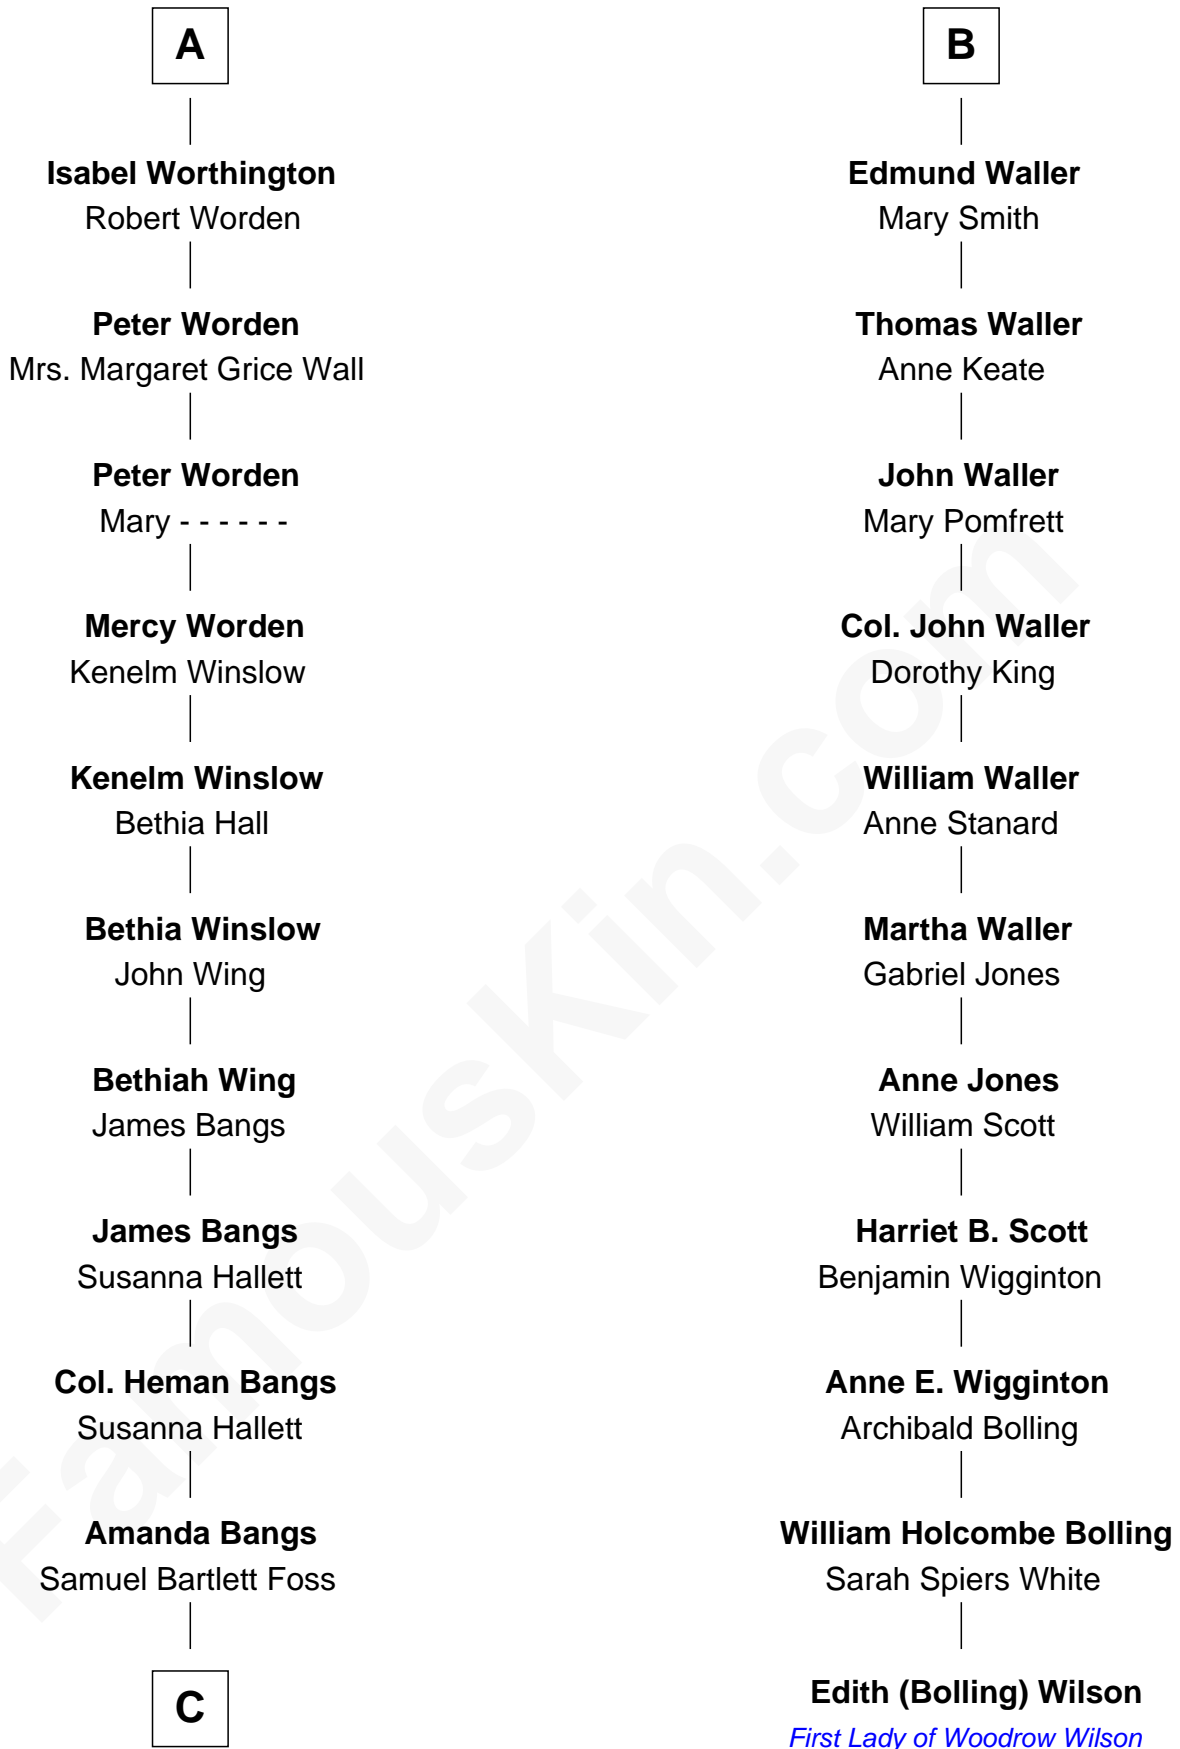

FamousKin.com

Relationship Chart of Eugene Foss

45th Governor of Massachusetts

17th cousin 1 time removed of

Edith (Bolling) Wilson

First Lady of President Woodrow Wilson

C

George Edmund Foss

Marcia Cordelia Noble

Eugene Foss

45th Governor of Massachusetts

FamousKin.com