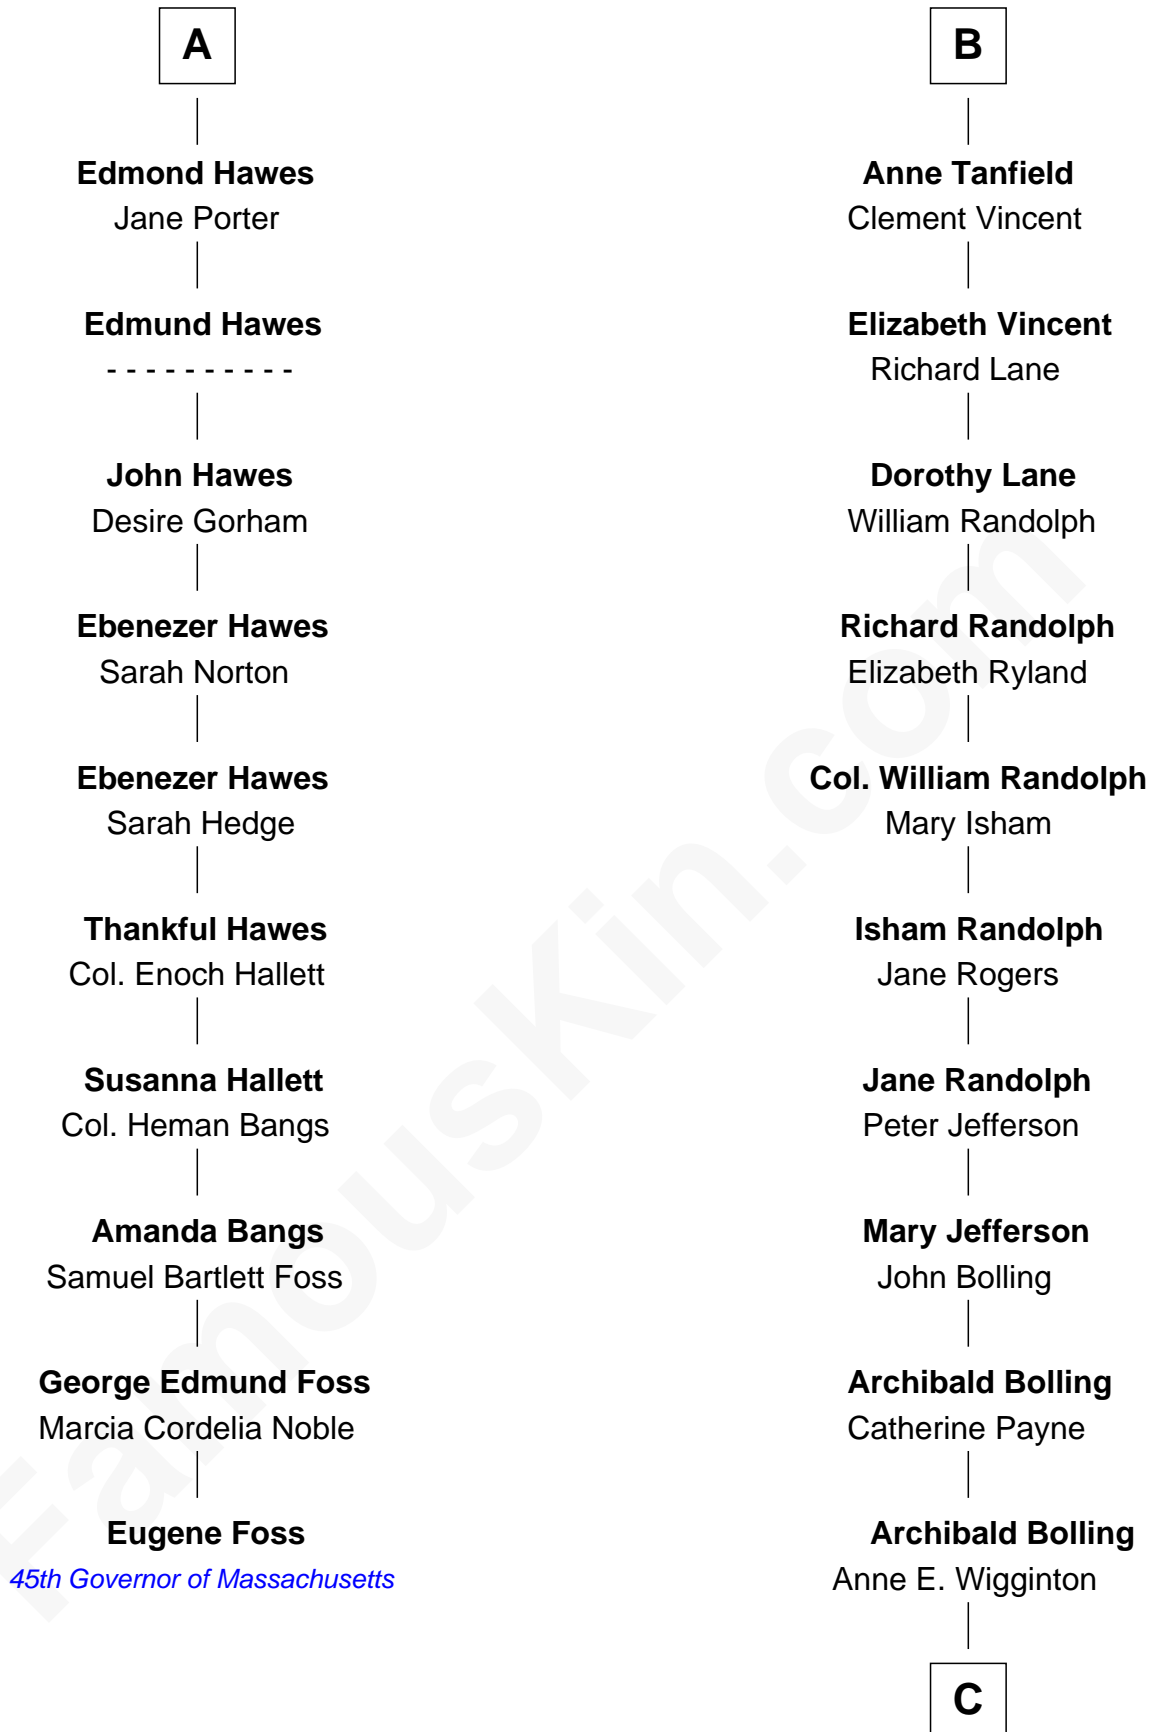

## Relationship Chart of Eugene Foss

45th Governor of Massachusetts

16th cousin 2 times removed of

**Edith (Bolling) Wilson**

First Lady of President Woodrow Wilson

**Sir John Howard**

Alice de Bois

C

William Holcombe Bolling

Sarah Spiers White

Edith (Bolling) Wilson

*First Lady of Woodrow Wilson*

FamousKin.com