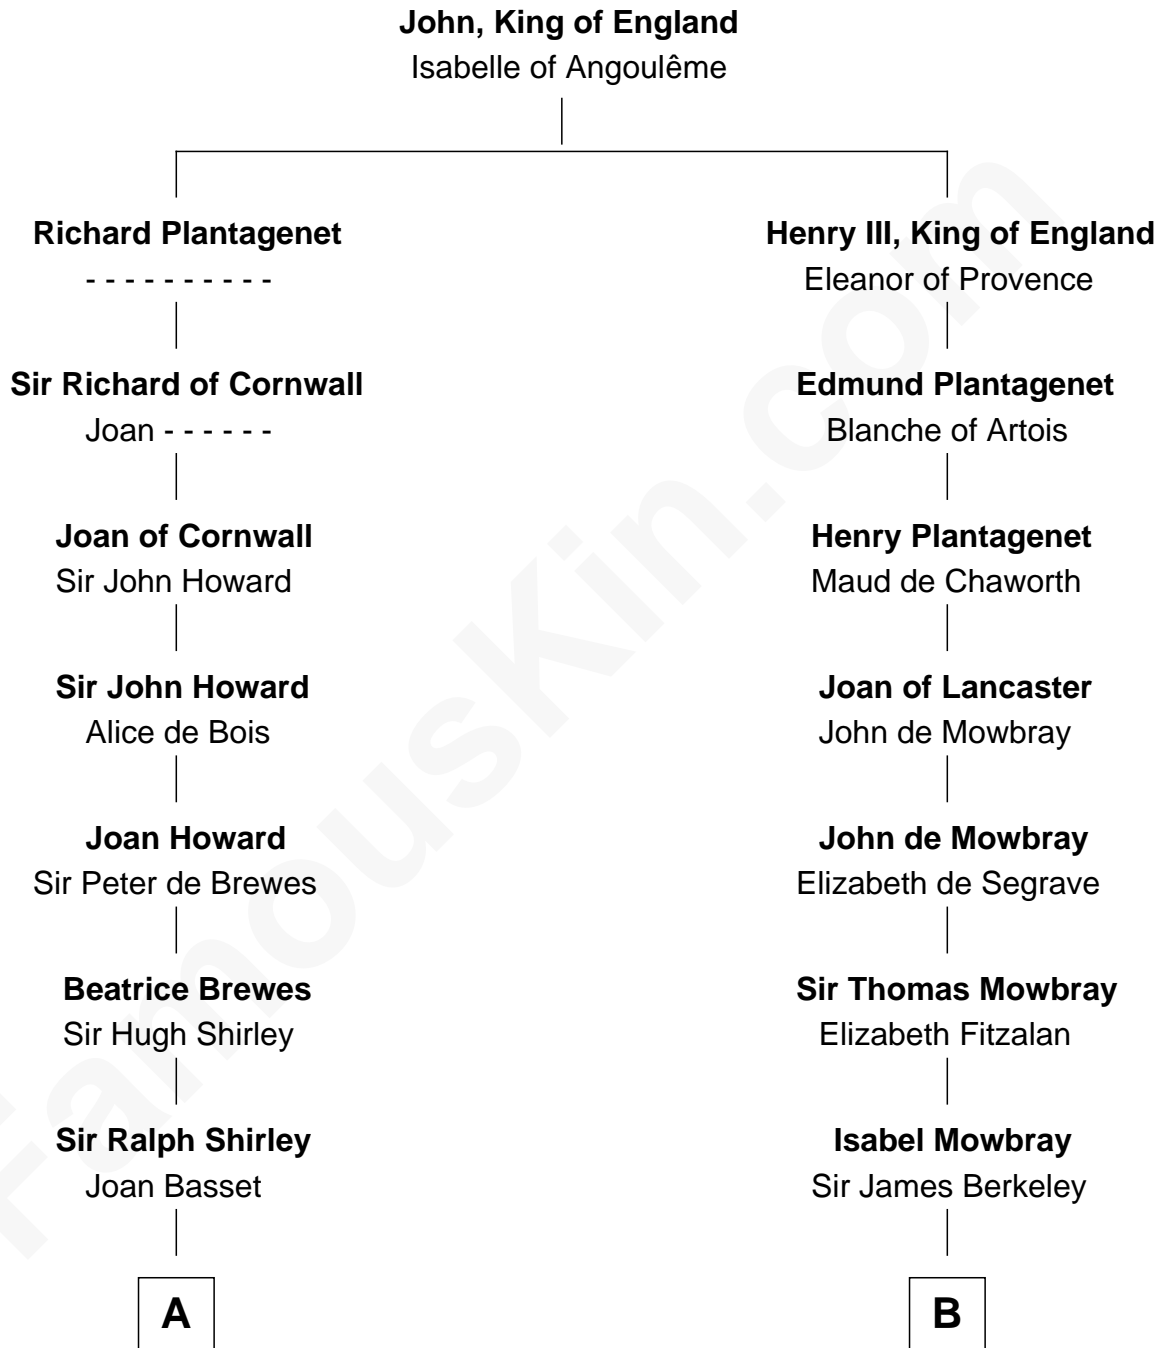

FamousKin.com

Relationship Chart of Eugene Foss

45th Governor of Massachusetts

18th cousin 2 times removed of

Samuel Prescott

Completed Paul Revere's Midnight Ride

C

Susanna Hallett
Col. Heman Bangs

Amanda Bangs
Samuel Bartlett Foss

George Edmund Foss
Marcia Cordelia Noble

Eugene Foss
45th Governor of Massachusetts

D

Dr. Abel Prescott
Abigail Brigham

Samuel Prescott
Completed Paul Revere's Ride

FamousKin.com