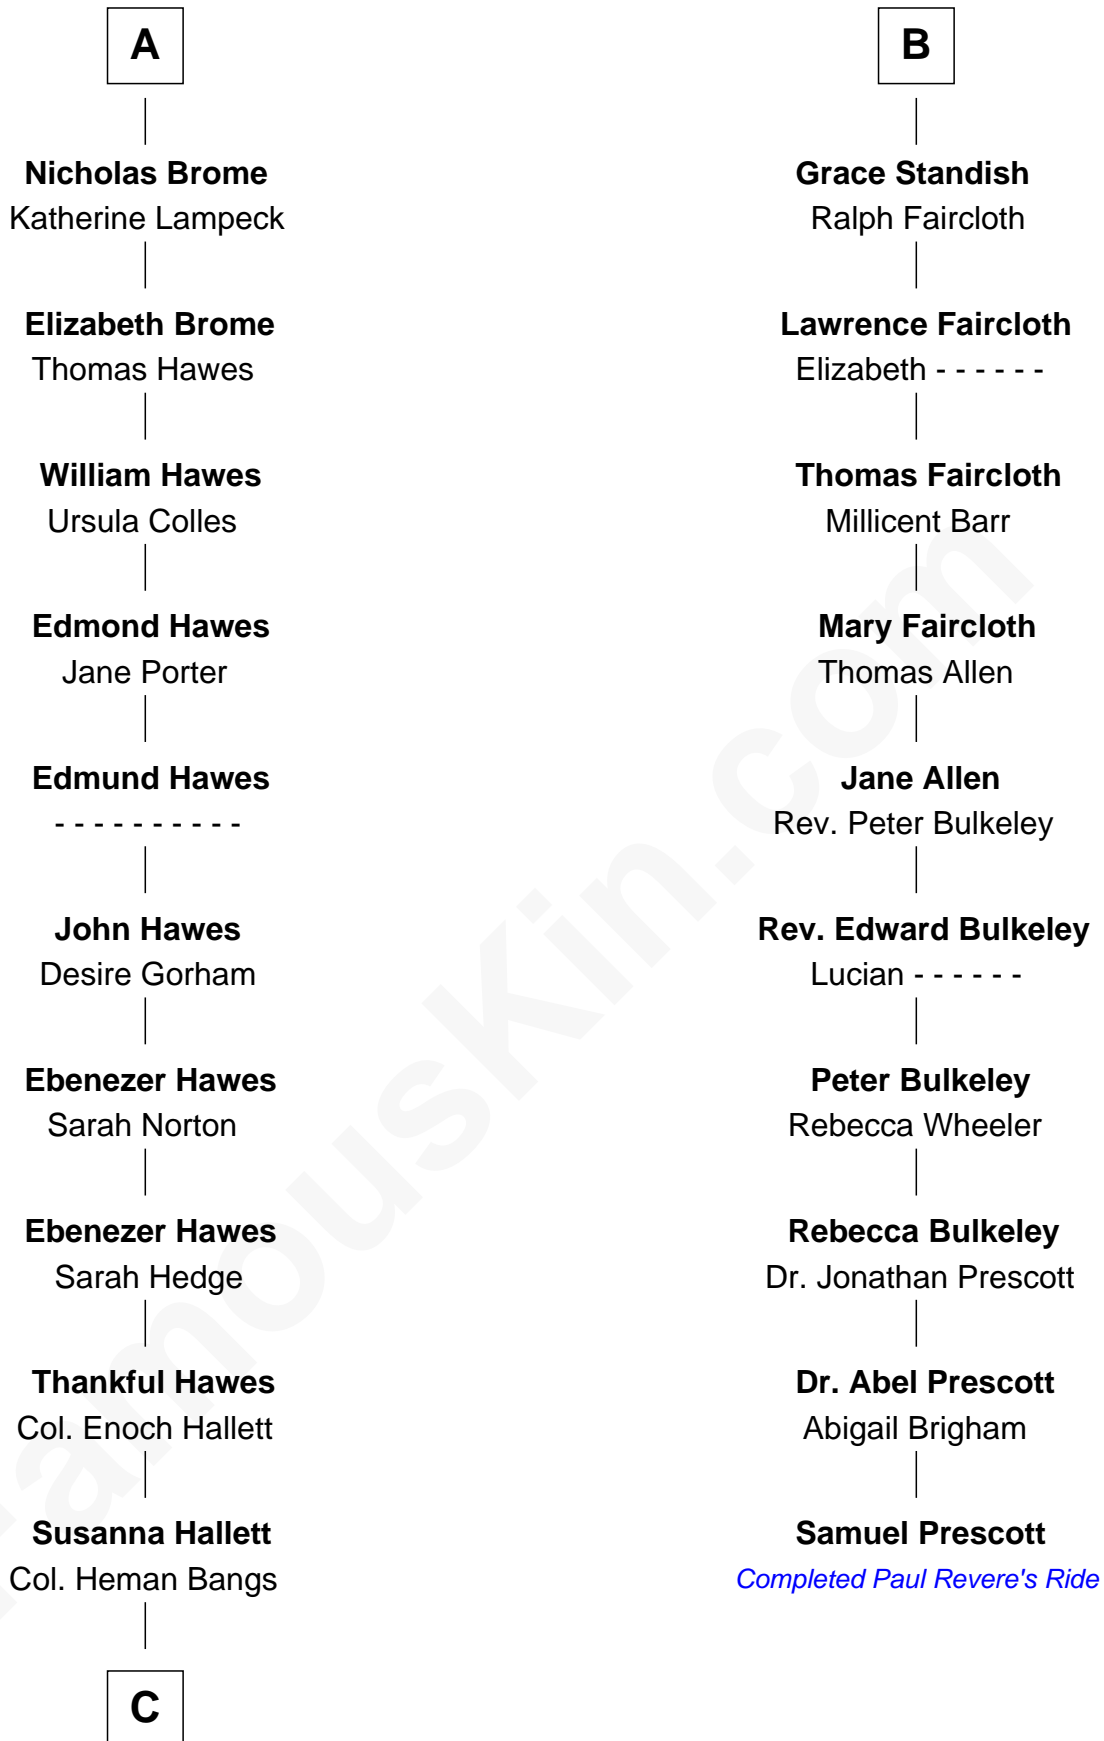

FamousKin.com

Relationship Chart of Eugene Foss

45th Governor of Massachusetts

16th cousin 3 times removed of

Samuel Prescott

Completed Paul Revere's Midnight Ride

C

—
Amanda Bangs
Samuel Bartlett Foss

—
George Edmund Foss
Marcia Cordelia Noble

—
Eugene Foss
45th Governor of Massachusetts

FamousKin.com