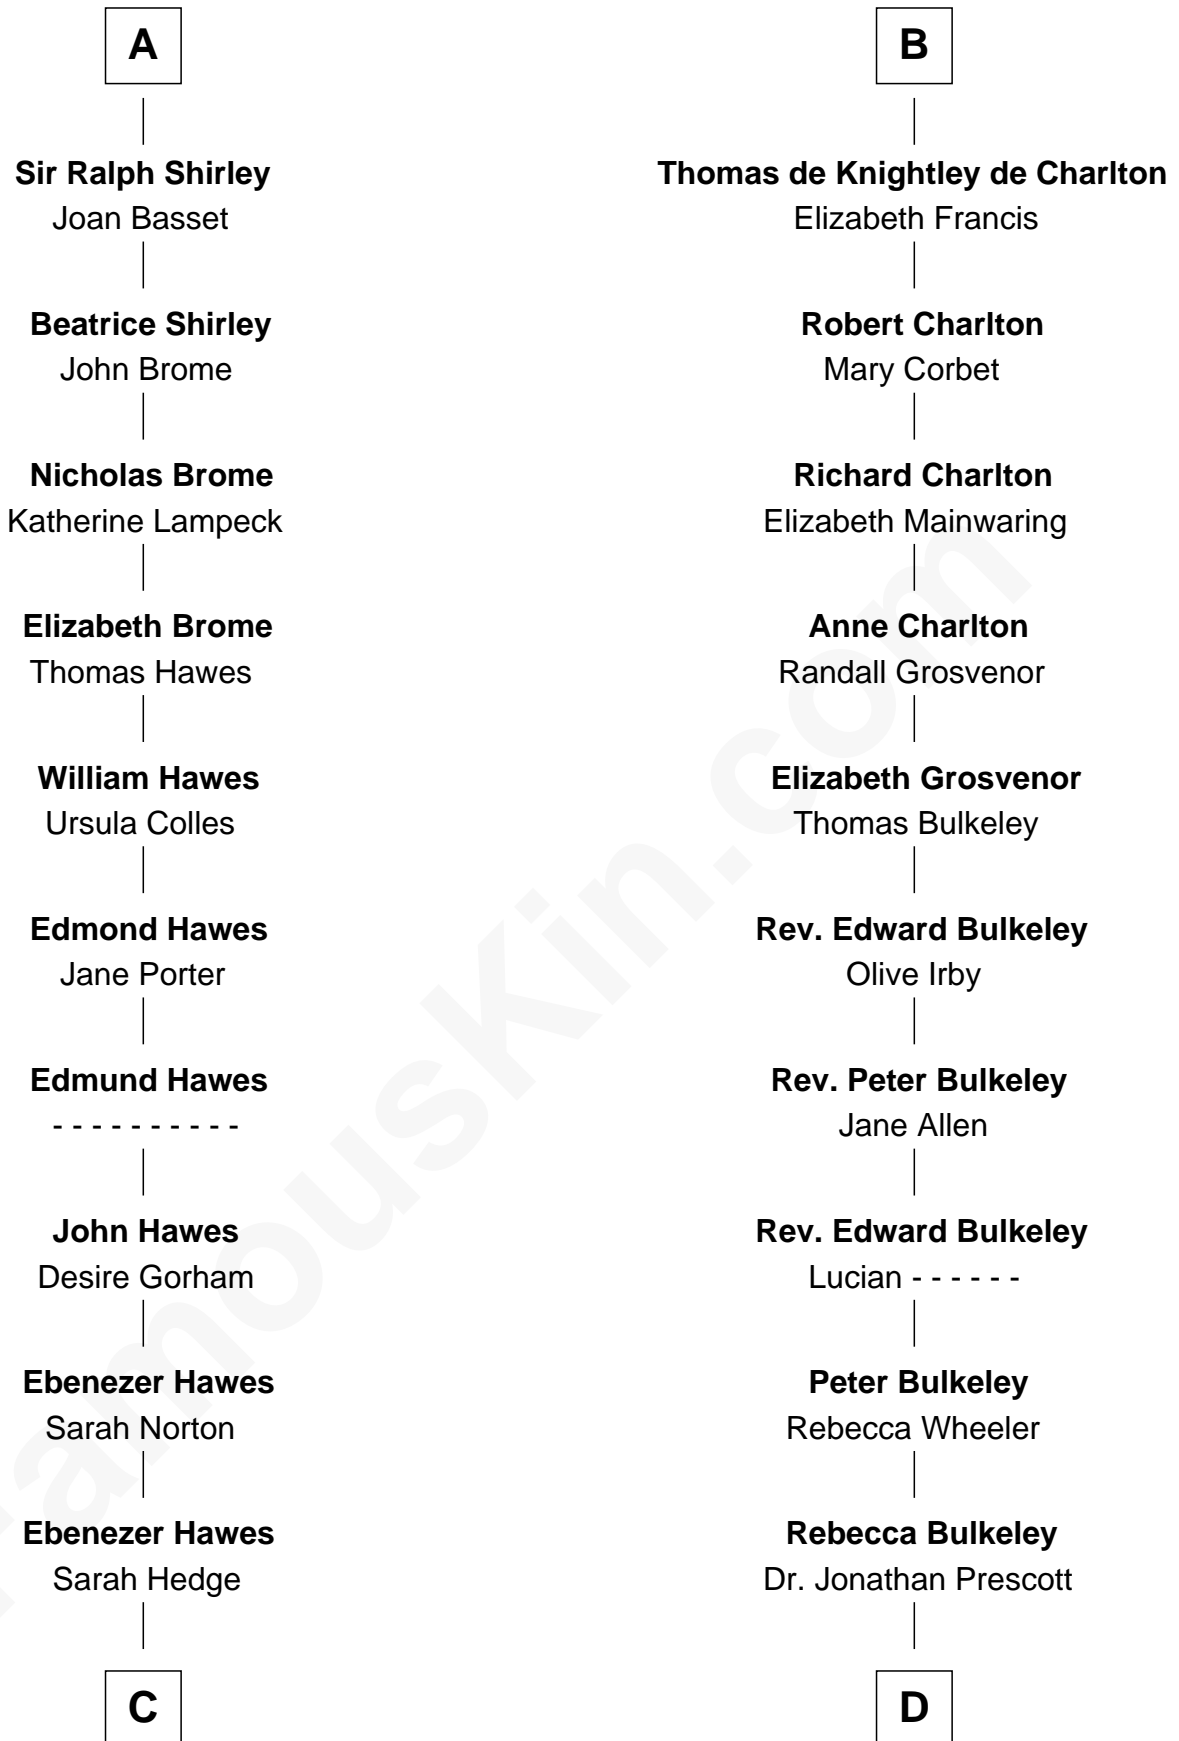

## Relationship Chart of Eugene Foss

45th Governor of Massachusetts

18th cousin 3 times removed of

**Samuel Prescott**

Completed Paul Revere's Midnight Ride

**C**

**Thankful Hawes**  
Col. Enoch Hallett

**Susanna Hallett**  
Col. Heman Bangs

**Amanda Bangs**  
Samuel Bartlett Foss

**George Edmund Foss**  
Marcia Cordelia Noble

**Eugene Foss**  
*45th Governor of Massachusetts*

**D**

**Dr. Abel Prescott**  
Abigail Brigham

**Samuel Prescott**  
*Completed Paul Revere's Ride*