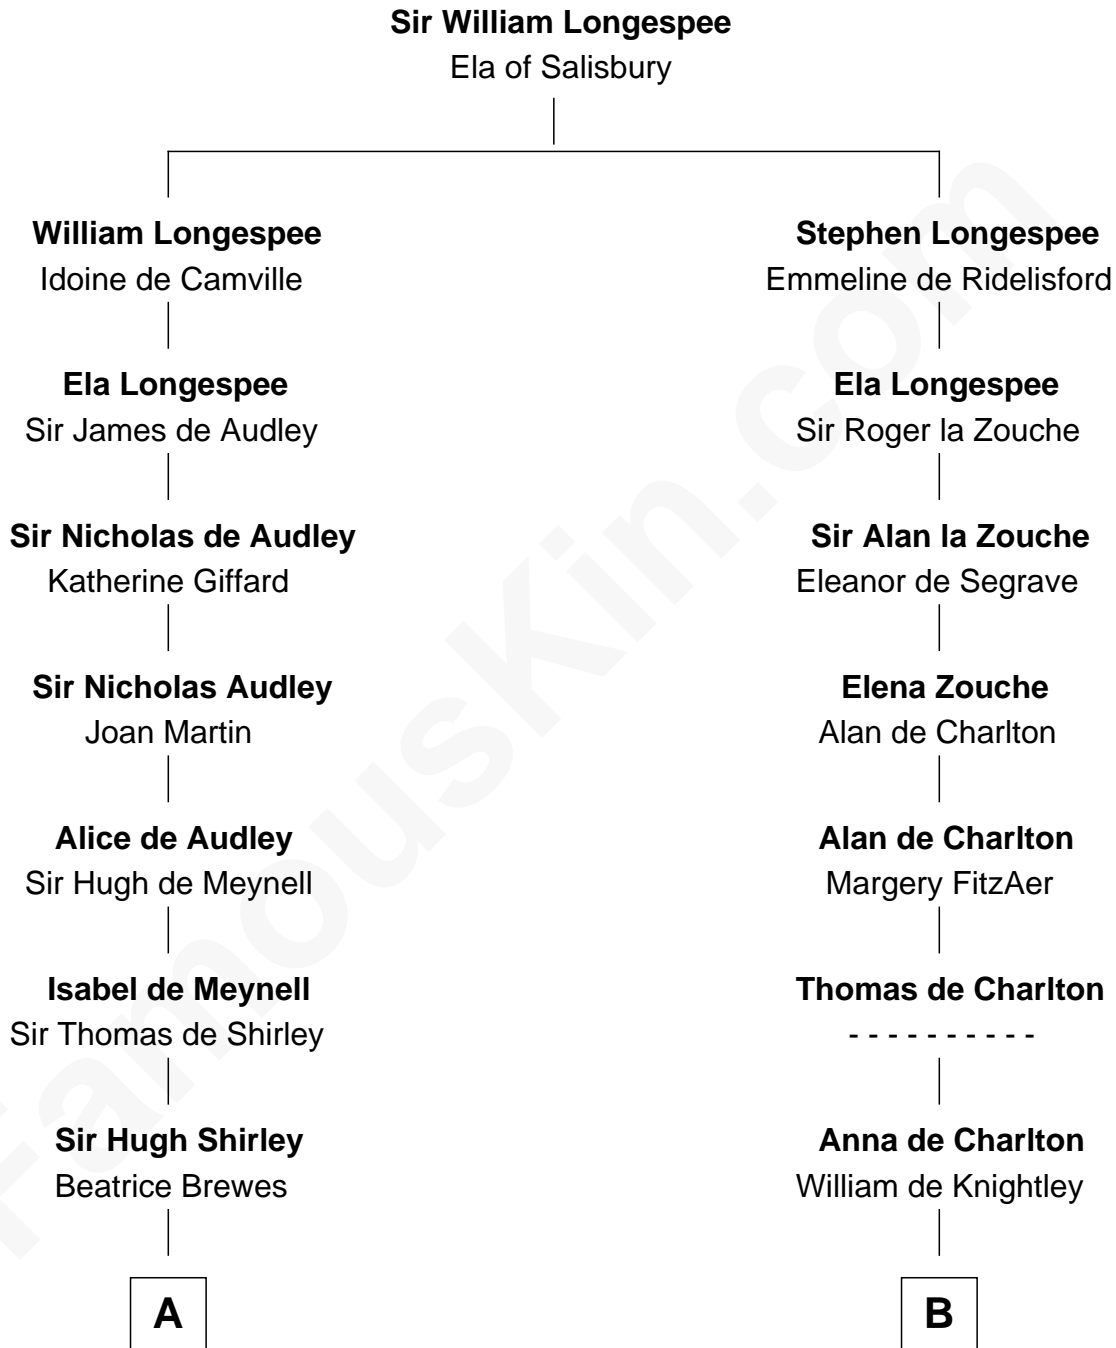

# FamousKin.com

## Relationship Chart of Eugene Foss

45th Governor of Massachusetts

18th cousin 3 times removed of

**Samuel Prescott**

Completed Paul Revere's Midnight Ride

**C**

**Thankful Hawes**  
Col. Enoch Hallett

**Susanna Hallett**  
Col. Heman Bangs

**Amanda Bangs**  
Samuel Bartlett Foss

**George Edmund Foss**  
Marcia Cordelia Noble

**Eugene Foss**  
*45th Governor of Massachusetts*

**D**

**Dr. Abel Prescott**  
Abigail Brigham

**Samuel Prescott**  
*Completed Paul Revere's Ride*