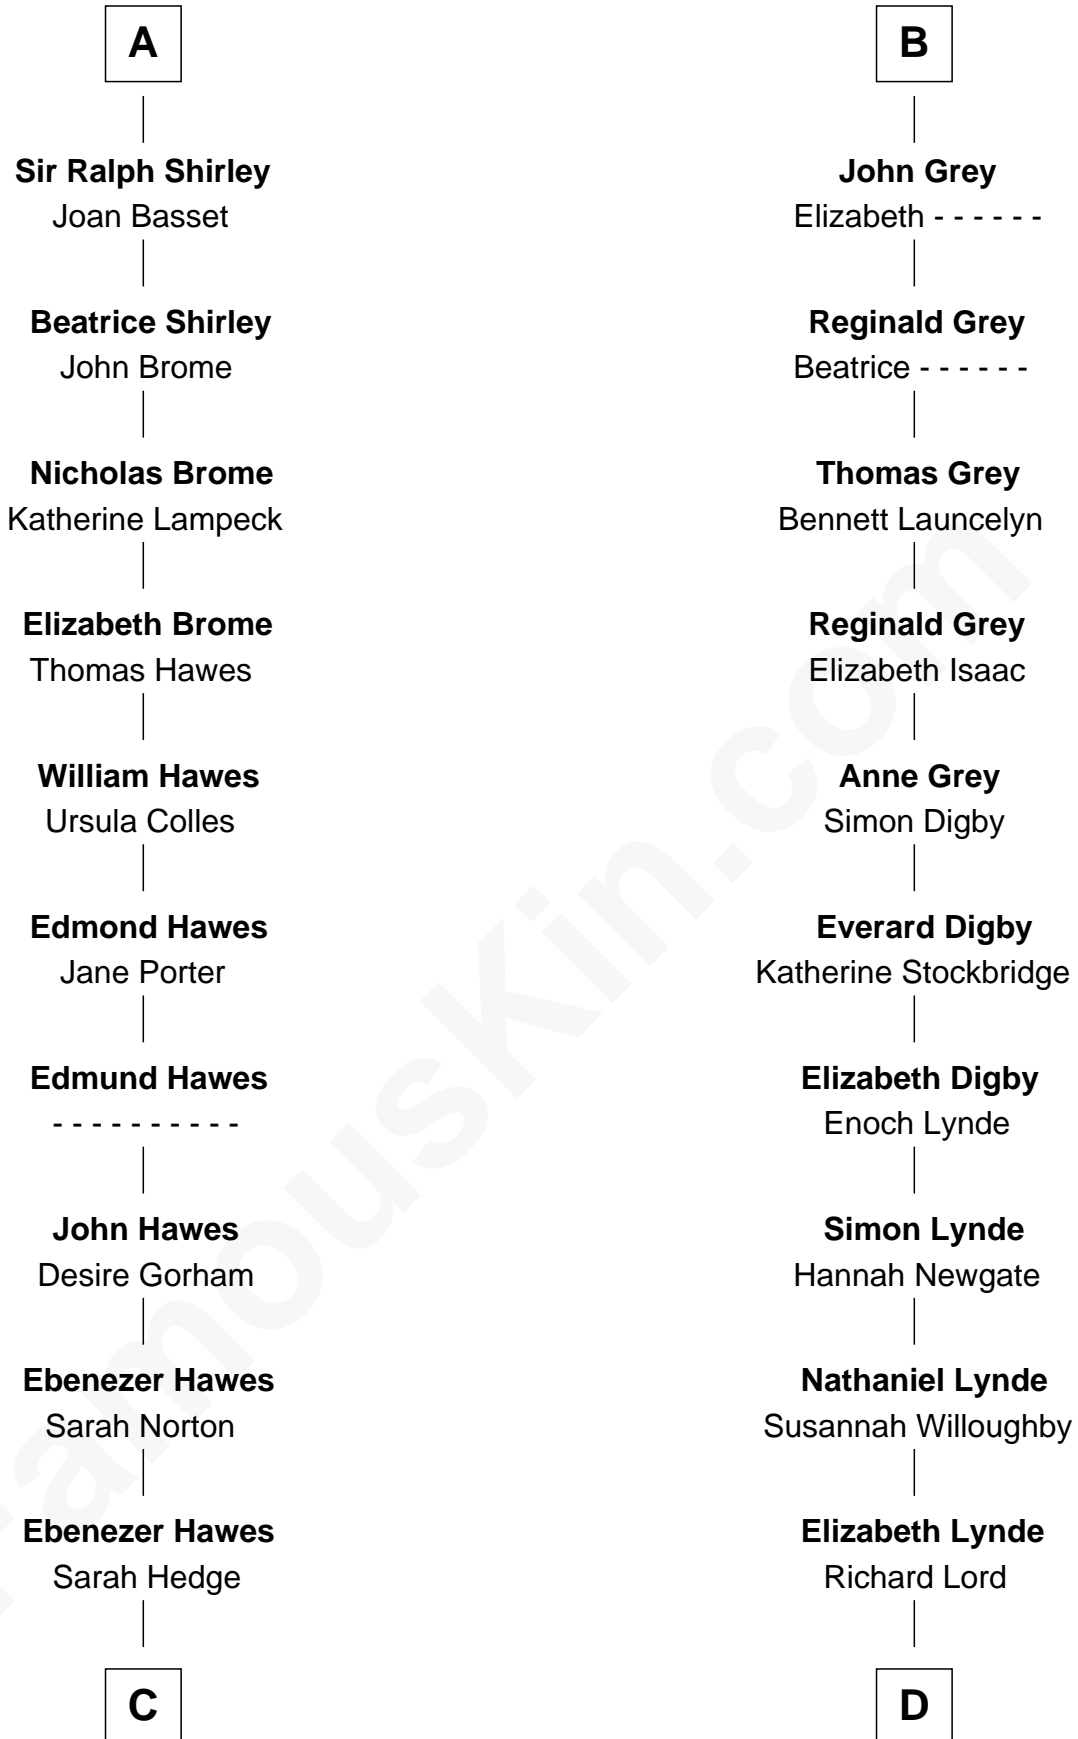

FamousKin.com

Relationship Chart of Eugene Foss

45th Governor of Massachusetts

21st cousin of

J.P. Morgan

American Banker and Art Collector

Sir William Longespee

Ela of Salisbury

C

Thankful Hawes
Col. Enoch Hallett

Susanna Hallett
Col. Heman Bangs

Amanda Bangs
Samuel Bartlett Foss

George Edmund Foss
Marcia Cordelia Noble

Eugene Foss
45th Governor of Massachusetts

D

Lynde Lord
Lois Sheldon