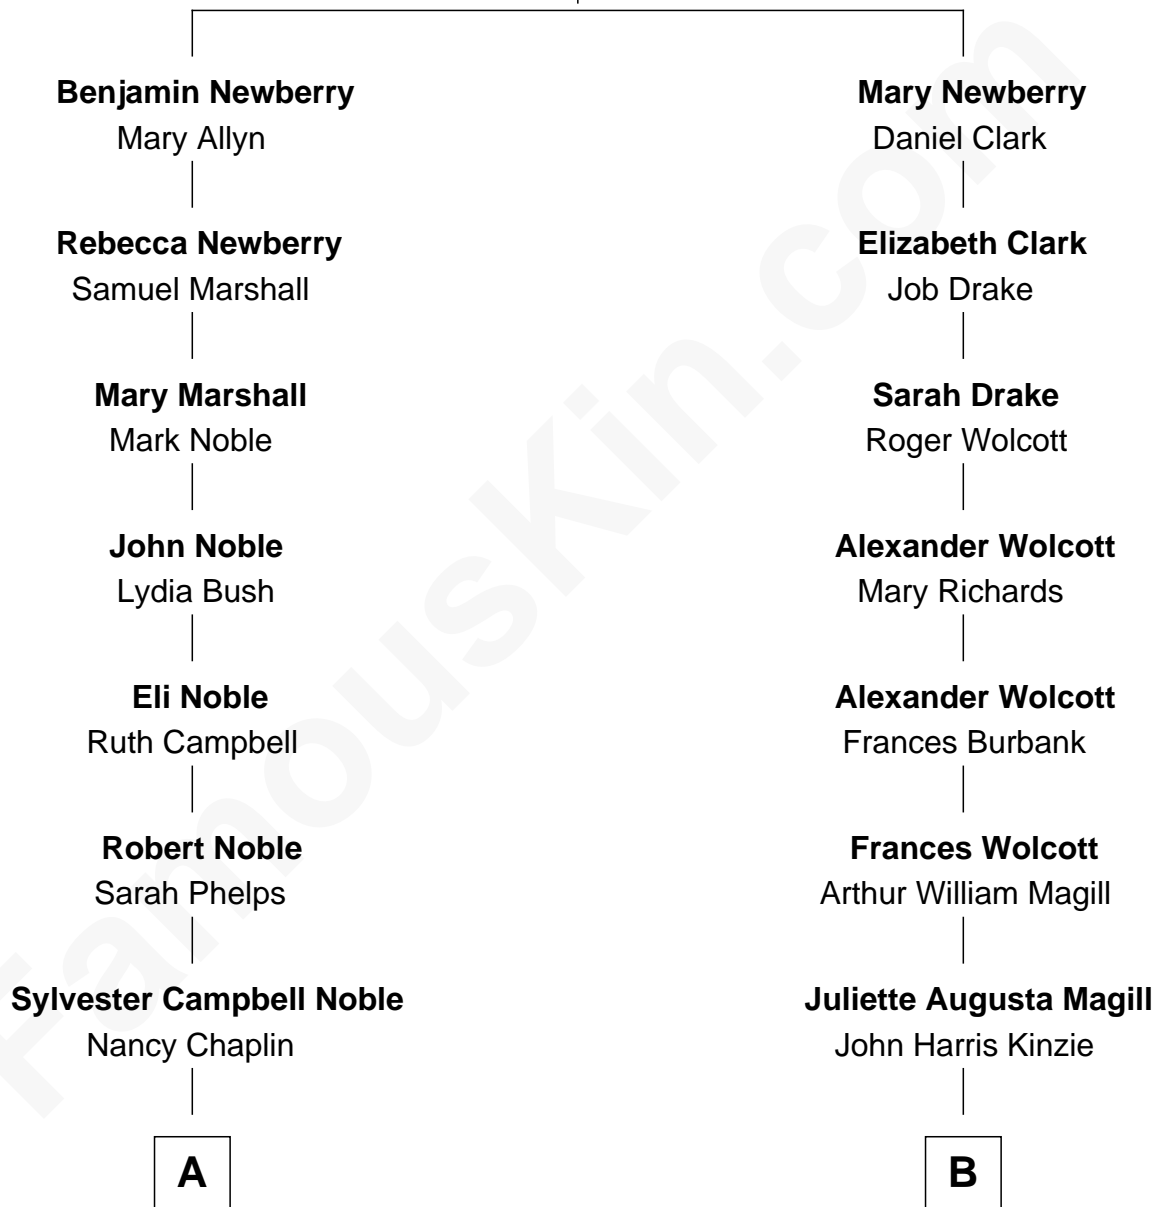

# FamousKin.com Relationship Chart of

**Eugene Foss**

*45th Governor of Massachusetts*

8th cousin of

**Juliette Gordon Low**

*Founder of the Girl Scouts*

**Thomas Newberry**

Joan Dabinott

**A**

**Marcia Cordelia Noble**

George Edmund Foss

**Eugene Foss**

*45th Governor of Massachusetts*

**B**

**Eleanor Lytle Kinzie**

William Washington Gordon