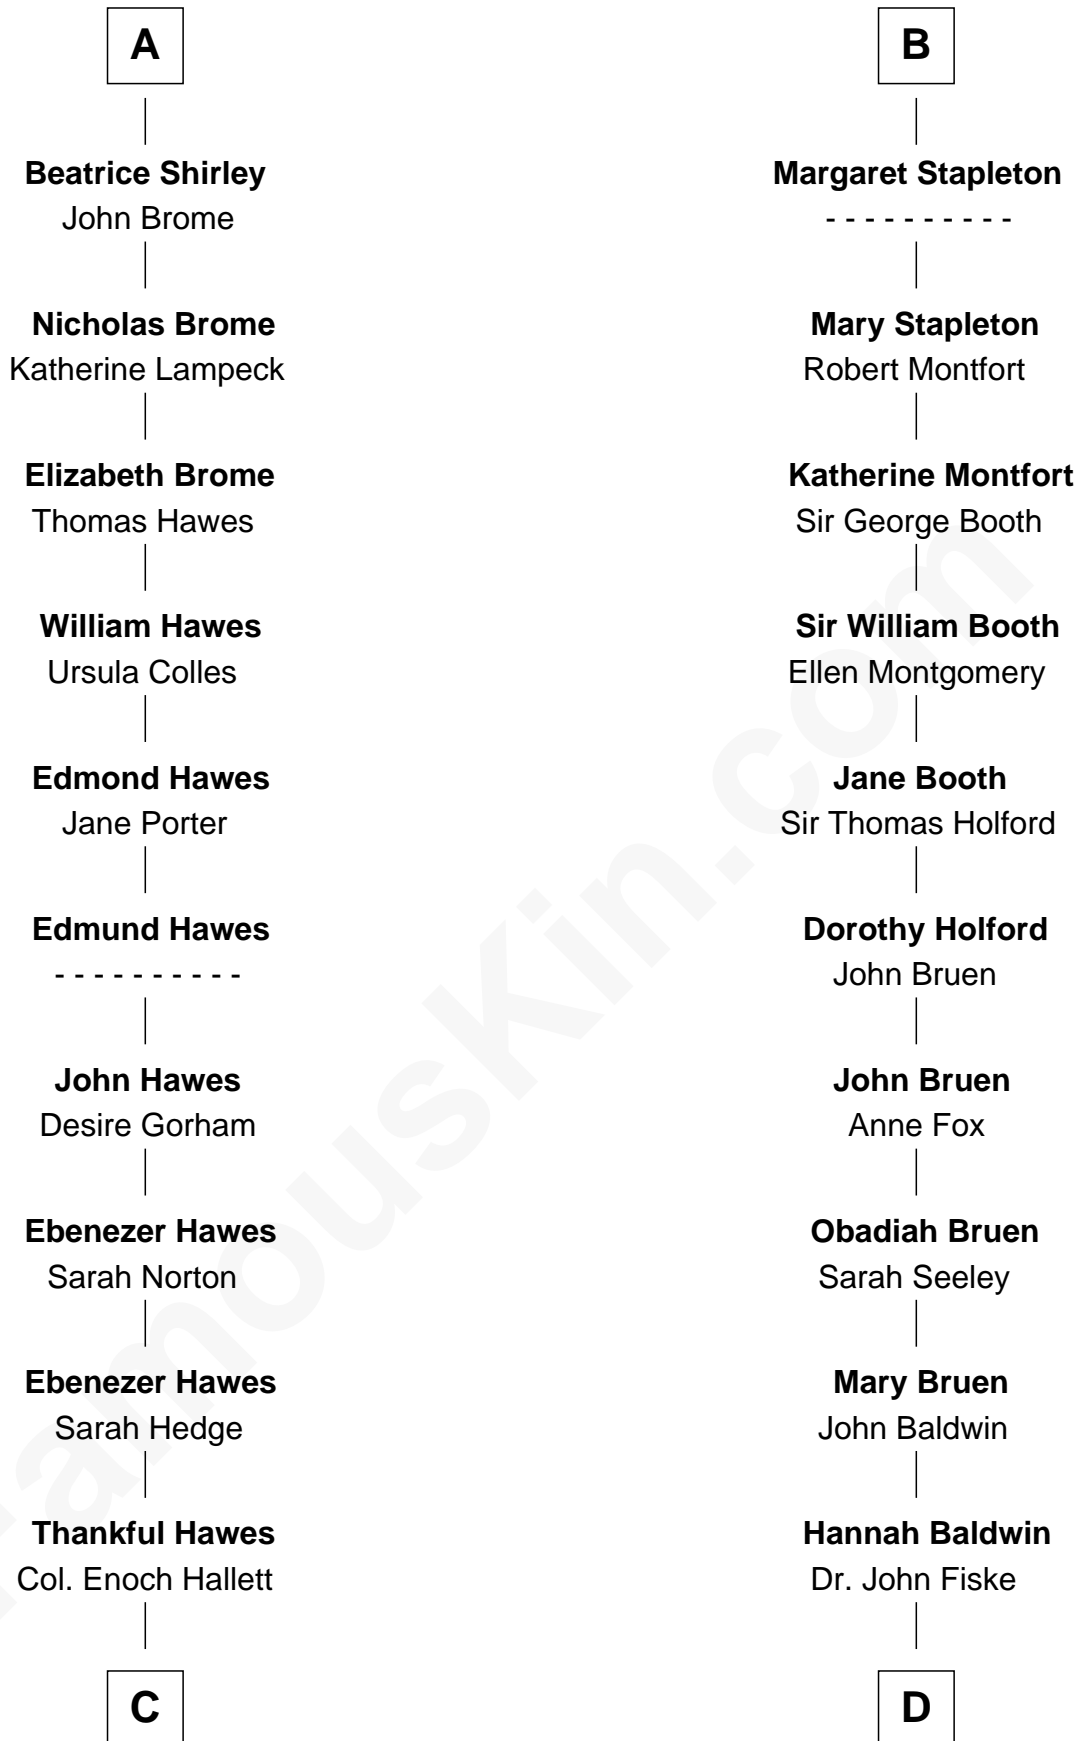

FamousKin.com

Relationship Chart of Eugene Foss

45th Governor of Massachusetts

20th cousin 1 time removed of

Stephen A. Douglas

Participated in Lincoln-Douglas Debates

C

Susanna Hallett
Col. Heman Bangs