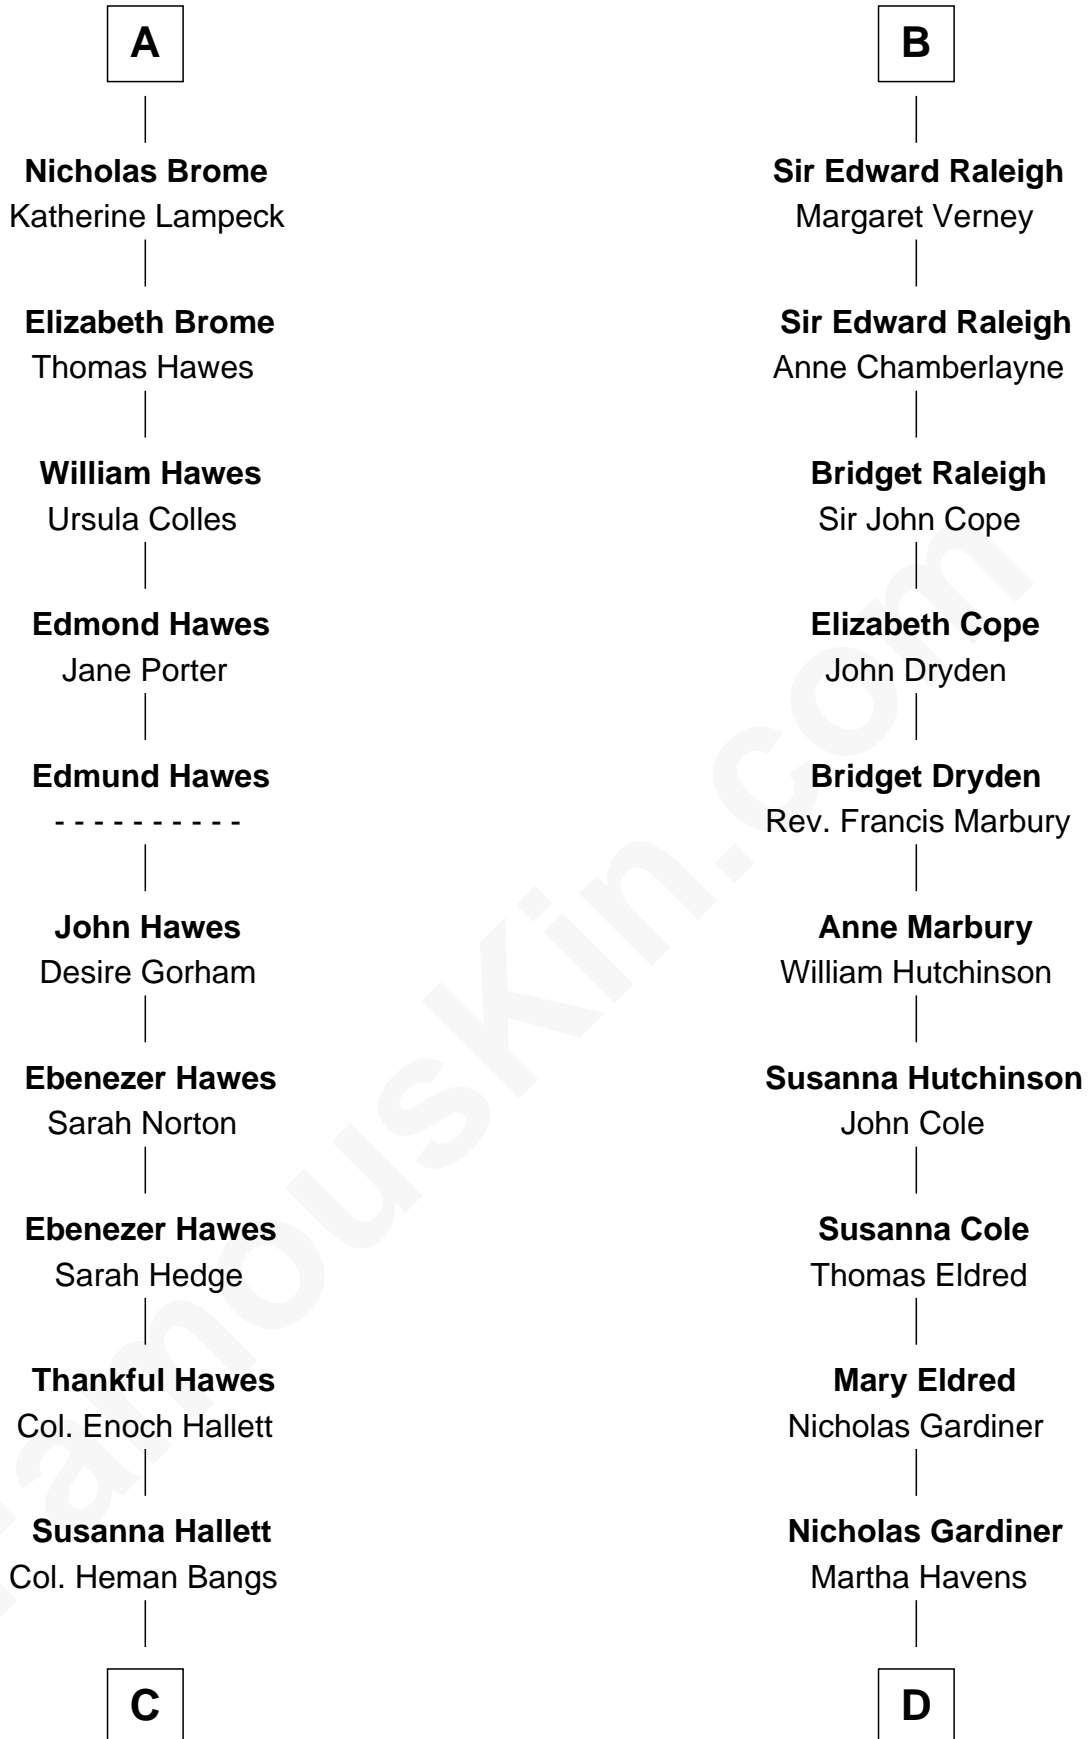

FamousKin.com

Relationship Chart of Eugene Foss

45th Governor of Massachusetts

19th cousin 1 time removed of

Stephen A. Douglas

Participated in Lincoln-Douglas Debates

C

Amanda Bangs
Samuel Bartlett Foss

George Edmund Foss
Marcia Cordelia Noble

Eugene Foss
45th Governor of Massachusetts

D

Martha Gardiner
Stephen Arnold

Martha Arnold
Benajah Douglass

Dr. Stephen Arnold Douglass
Sarah Fiske

Stephen A. Douglas
The Lincoln-Douglas Debates