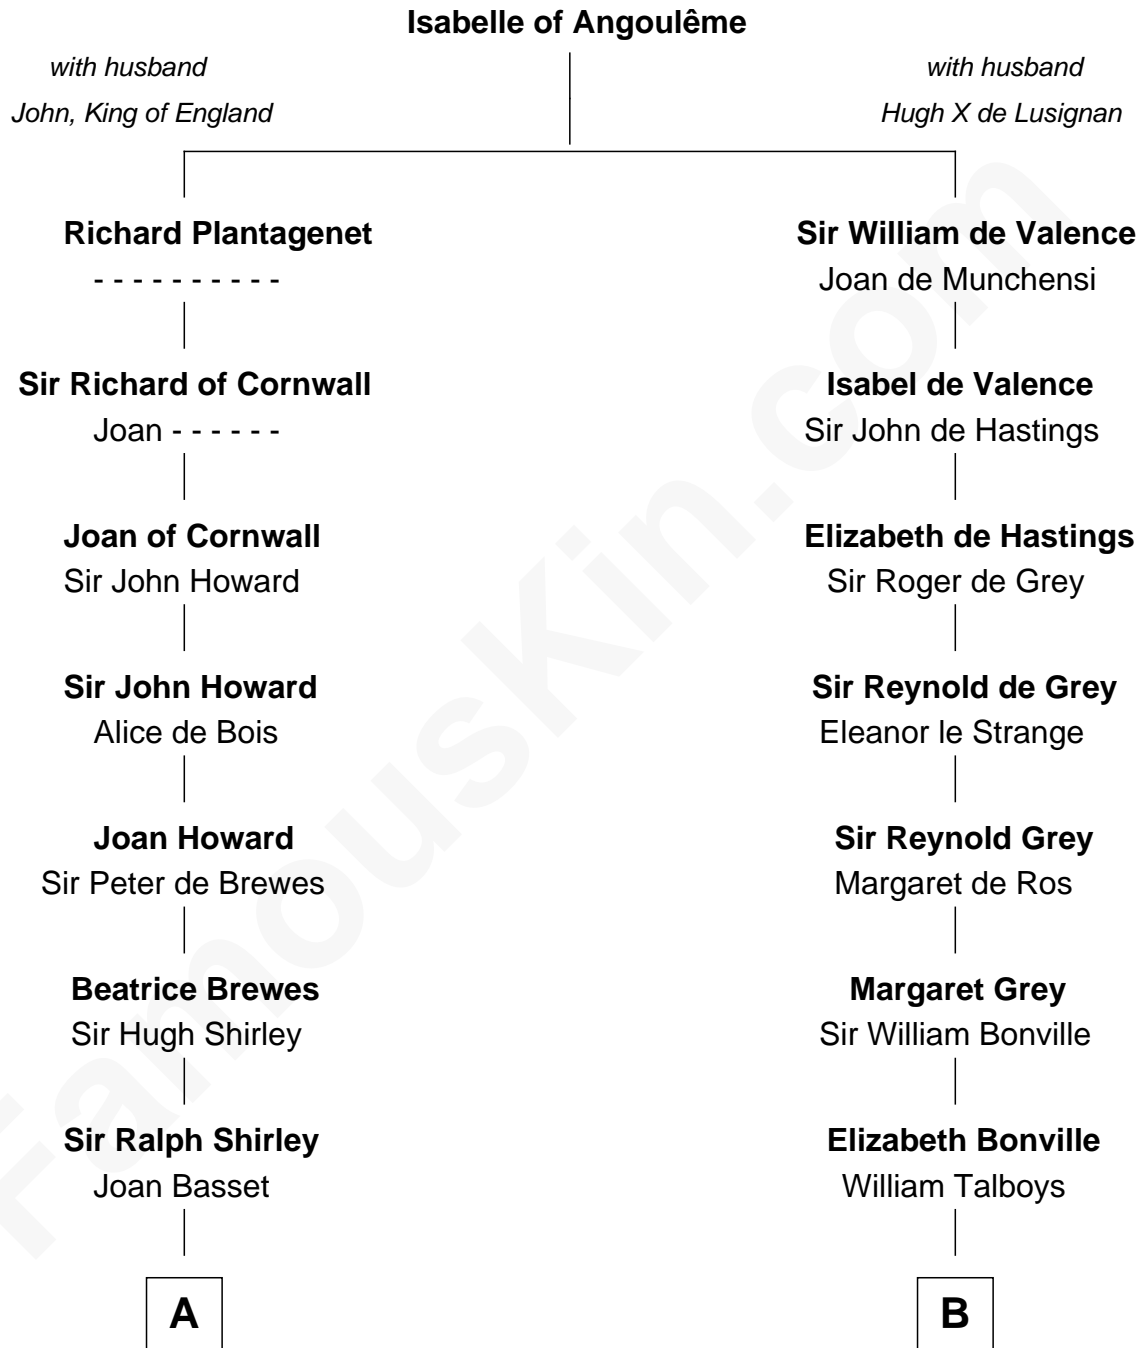

FamousKin.com

Relationship Chart of Eugene Foss

45th Governor of Massachusetts

20th cousin 1 time removed of

Katharine Hepburn

Movie Actress

C

Susanna Hallett
Col. Heman Bangs

Amanda Bangs
Samuel Bartlett Foss

George Edmund Foss
Marcia Cordelia Noble

Eugene Foss
45th Governor of Massachusetts

D

Erastus Spalding
Jennet Mack

Martha Ann Spalding
Leman Benton Garlinghouse

Caroline Garlinghouse
Alfred Augustus Houghton