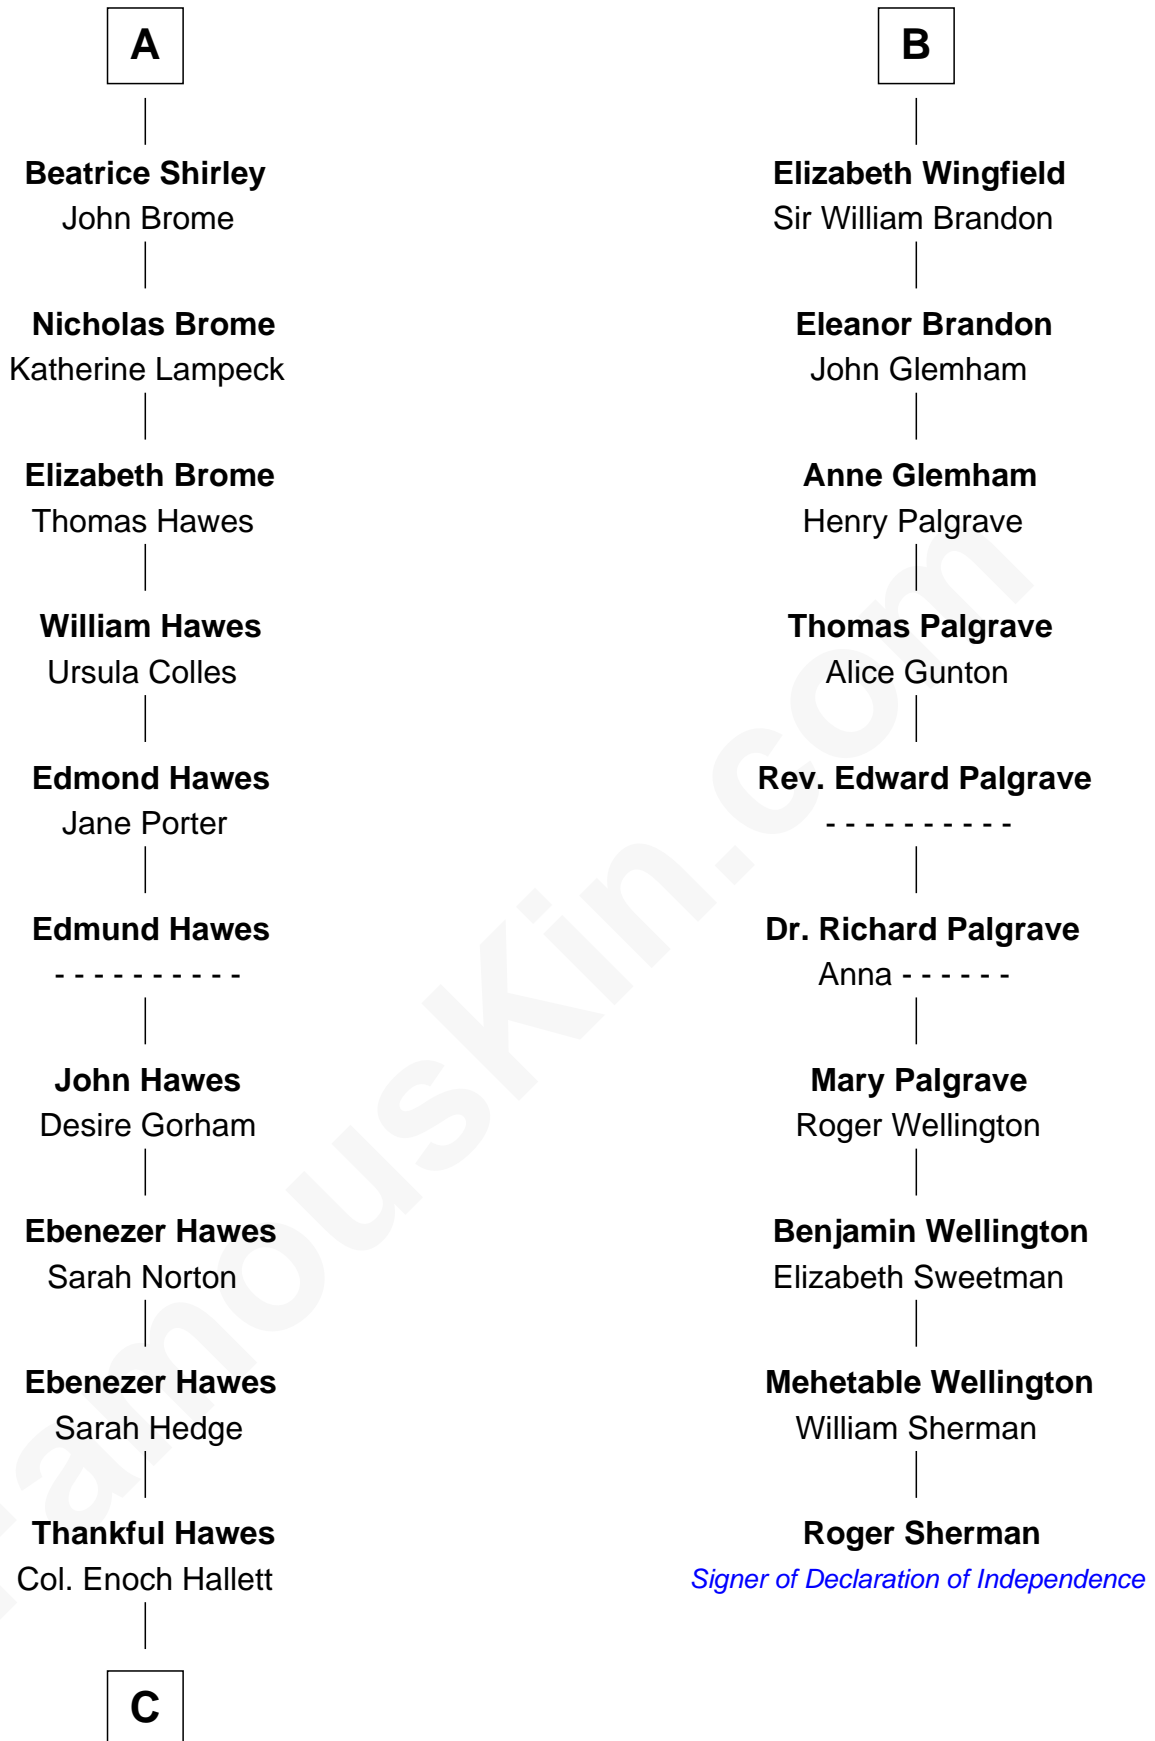

FamousKin.com

Relationship Chart of Eugene Foss

45th Governor of Massachusetts

16th cousin 4 times removed of

Roger Sherman

Signer of the Declaration of Independence

C

—
Susanna Hallett
Col. Heman Bangs

—
Amanda Bangs
Samuel Bartlett Foss

—
George Edmund Foss
Marcia Cordelia Noble

—
Eugene Foss
45th Governor of Massachusetts

FamousKin.com