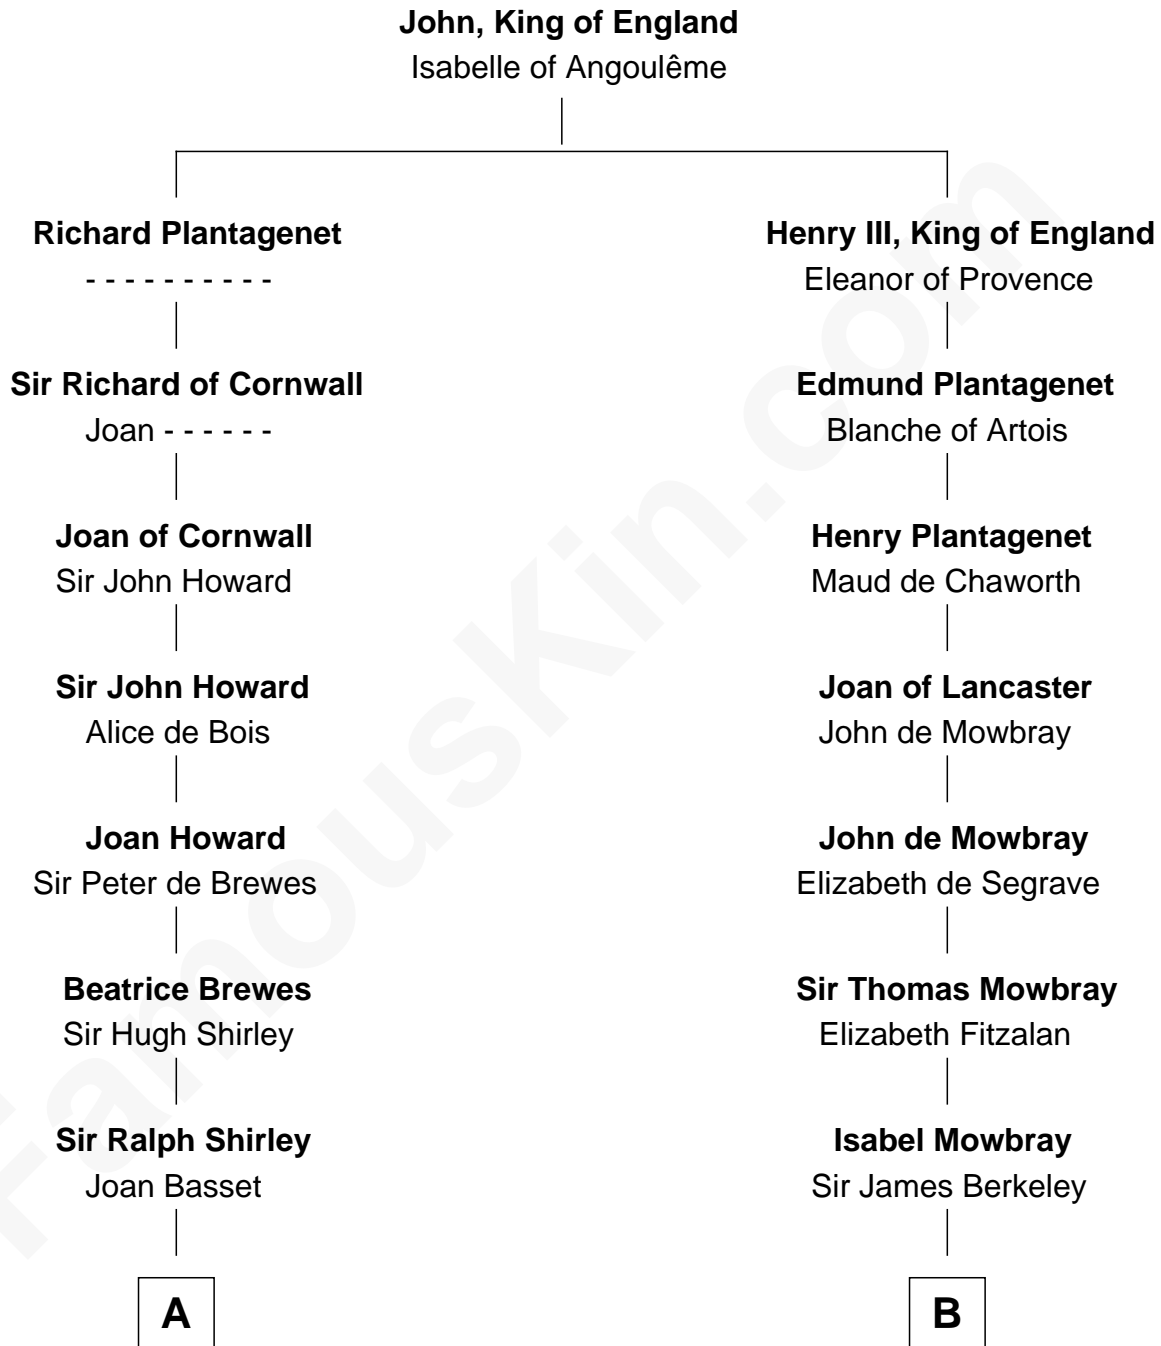

FamousKin.com

Relationship Chart of Eugene Foss

45th Governor of Massachusetts

20th cousin 1 time removed of

General Douglas MacArthur

U.S. Army - World War II

C

Susanna Hallett
Col. Heman Bangs

Amanda Bangs
Samuel Bartlett Foss

George Edmund Foss
Marcia Cordelia Noble

Eugene Foss
45th Governor of Massachusetts

D

Benjamin Belcher
Sarah Barney

Benjamin Barney Belcher
Olive - - - - -

Aurelia Belcher
Arthur MacArthur