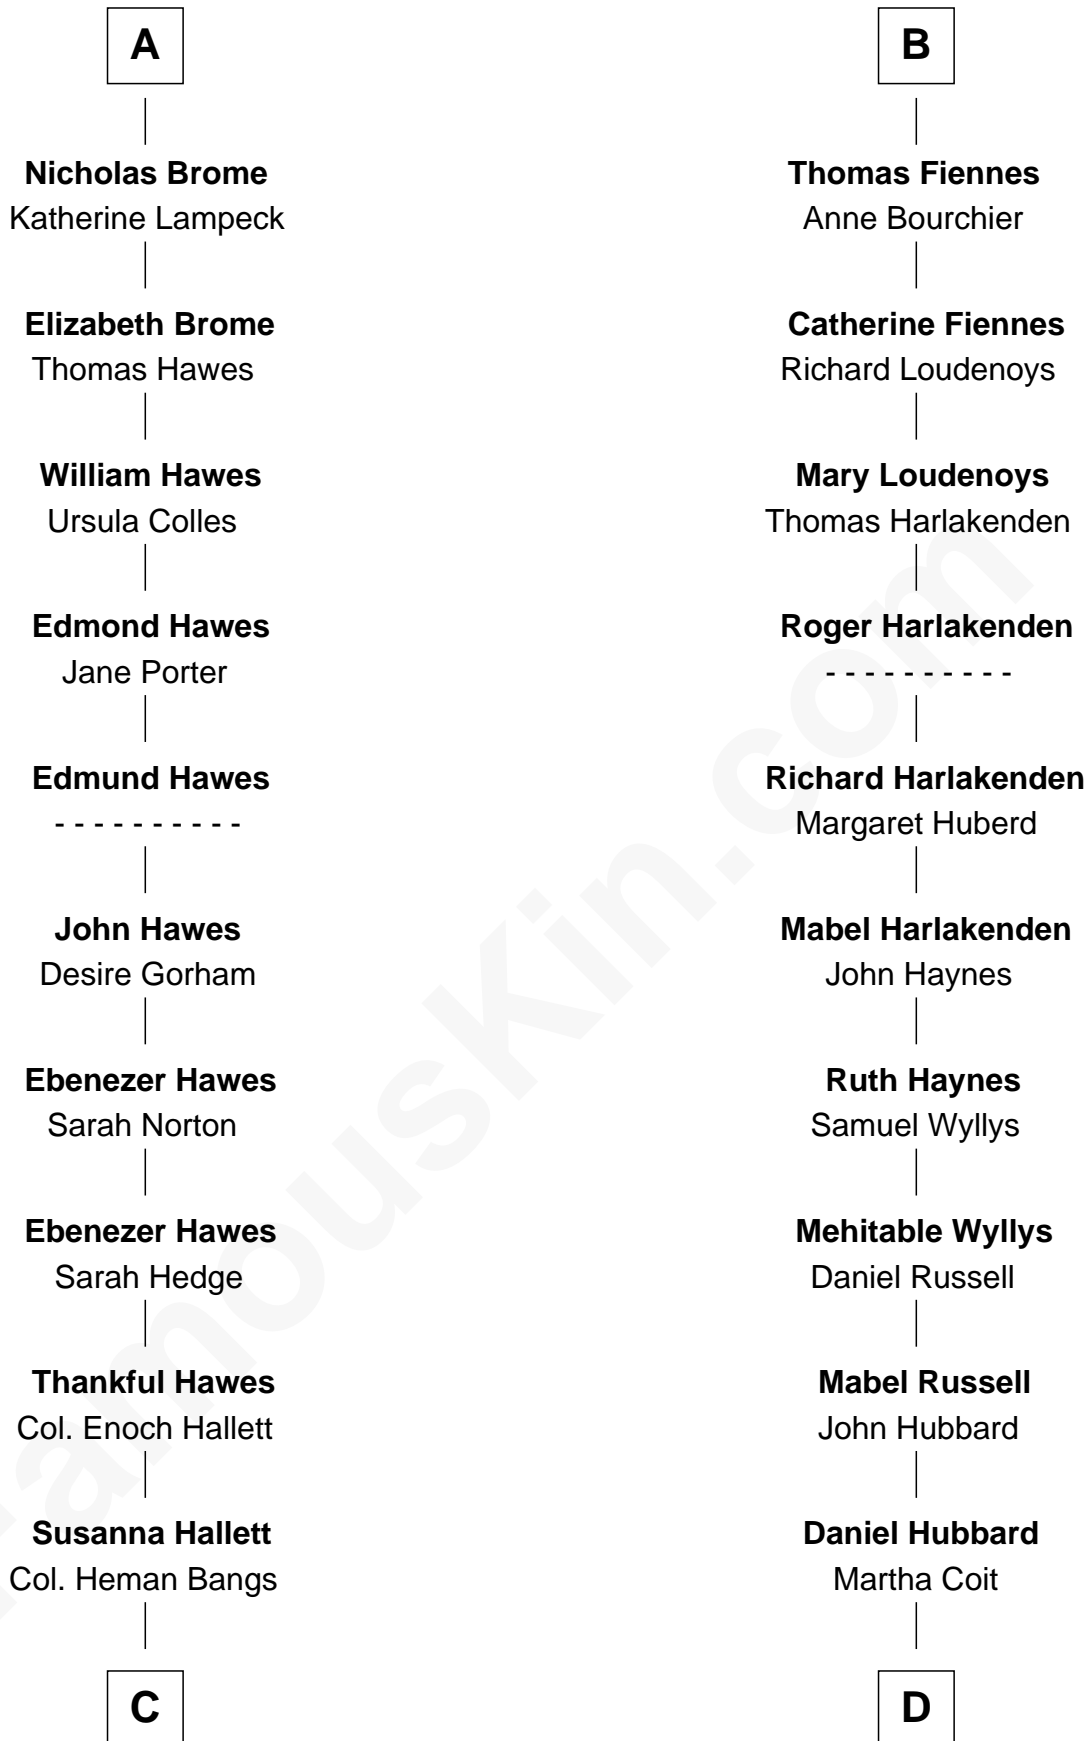

FamousKin.com

Relationship Chart of Eugene Foss

45th Governor of Massachusetts

19th cousin 2 times removed of

Frank Lloyd Wright
American Architect

C

Amanda Bangs
Samuel Bartlett Foss

George Edmund Foss
Marcia Cordelia Noble

Eugene Foss
45th Governor of Massachusetts

D

Capt. Russell Hubbard
Mary Gray

Martha Hubbard
David Wright

Rev. David Wright
Abigail Goddard

William Carey Wright
Anna Lloyd Jones

Frank Lloyd Wright
American Architect