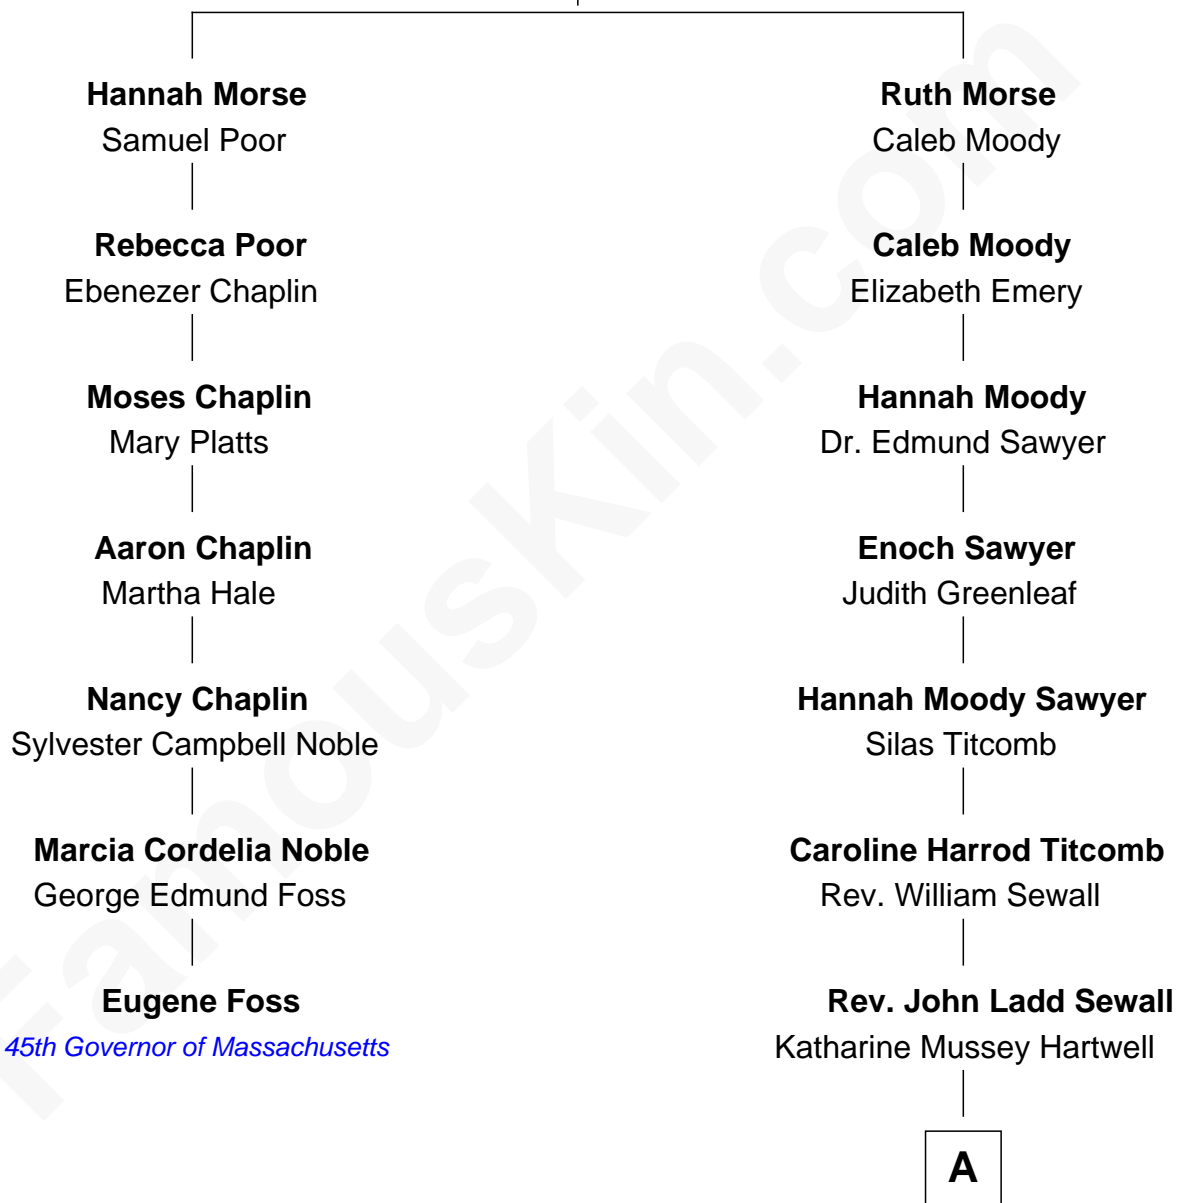

FamousKin.com

Relationship Chart of Eugene Foss

45th Governor of Massachusetts

6th cousin 4 times removed of

Charlie Day

TV and Movie Actor

Benjamin Morse

Ruth Sawyer

A

Katharine Mussey Sewall

Roswell Mears Austin

Katharine Hartwell Austin

Dr. Lawton Parker Greenman Peckham

Mary Adelaide Peckham

Thomas Charles Day

Charlie Day