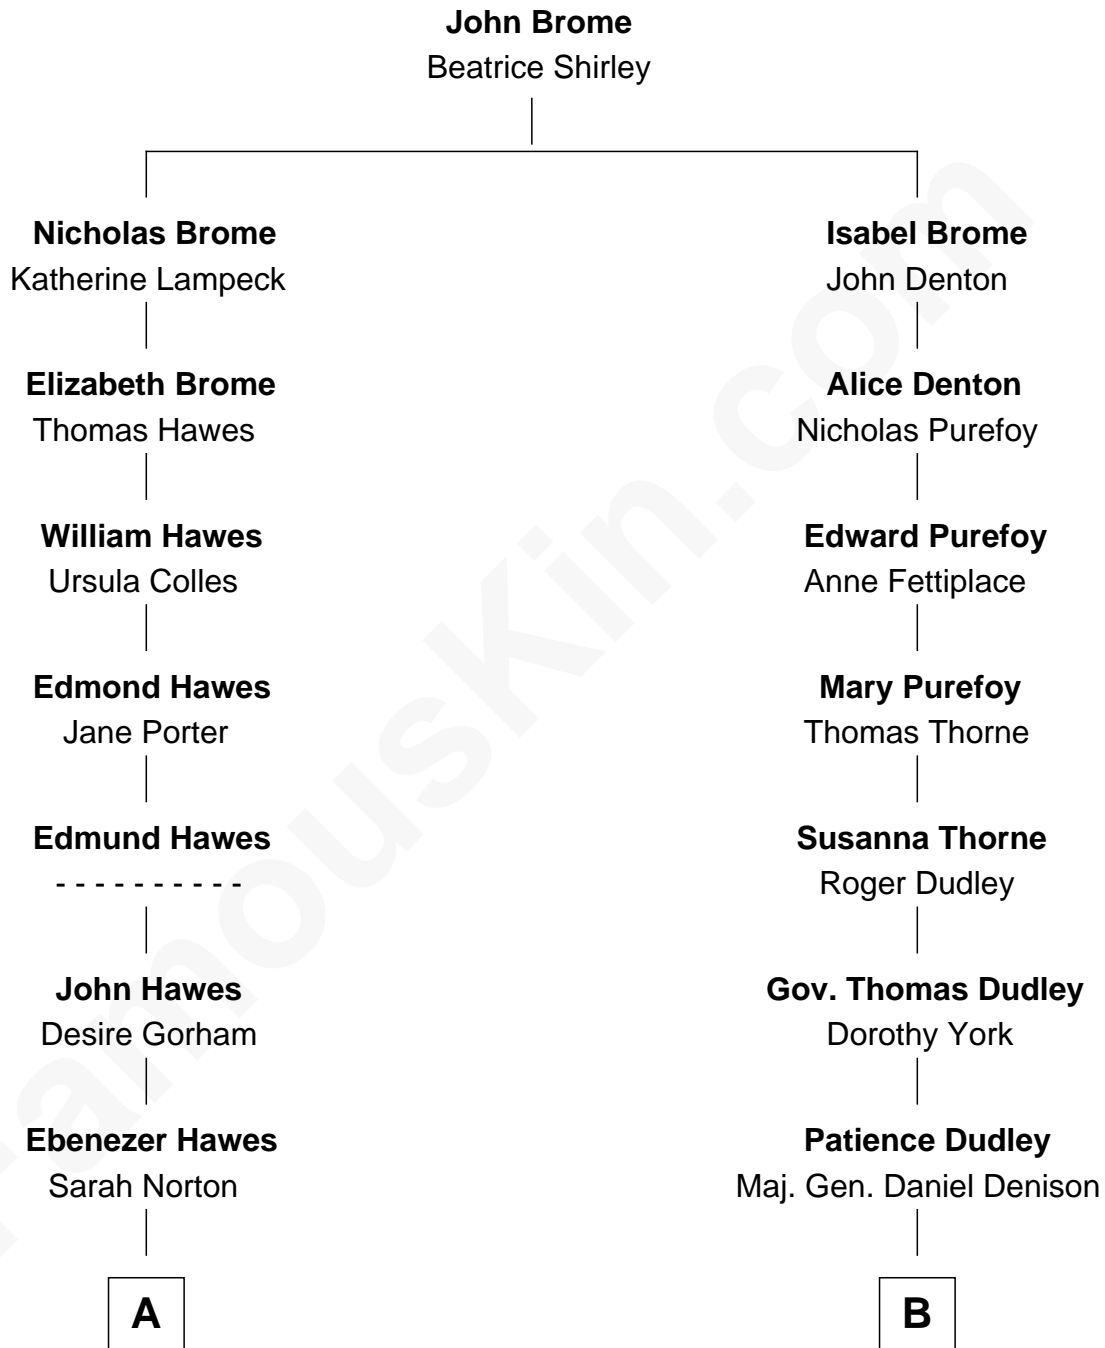

FamousKin.com

Relationship Chart of Eugene Foss

45th Governor of Massachusetts

12th cousin 5 times removed of

Kyra Sedgwick

TV and Movie Actress

Kyra Sedgwick photo by [Angela George](#) (CC BY-SA 3.0)