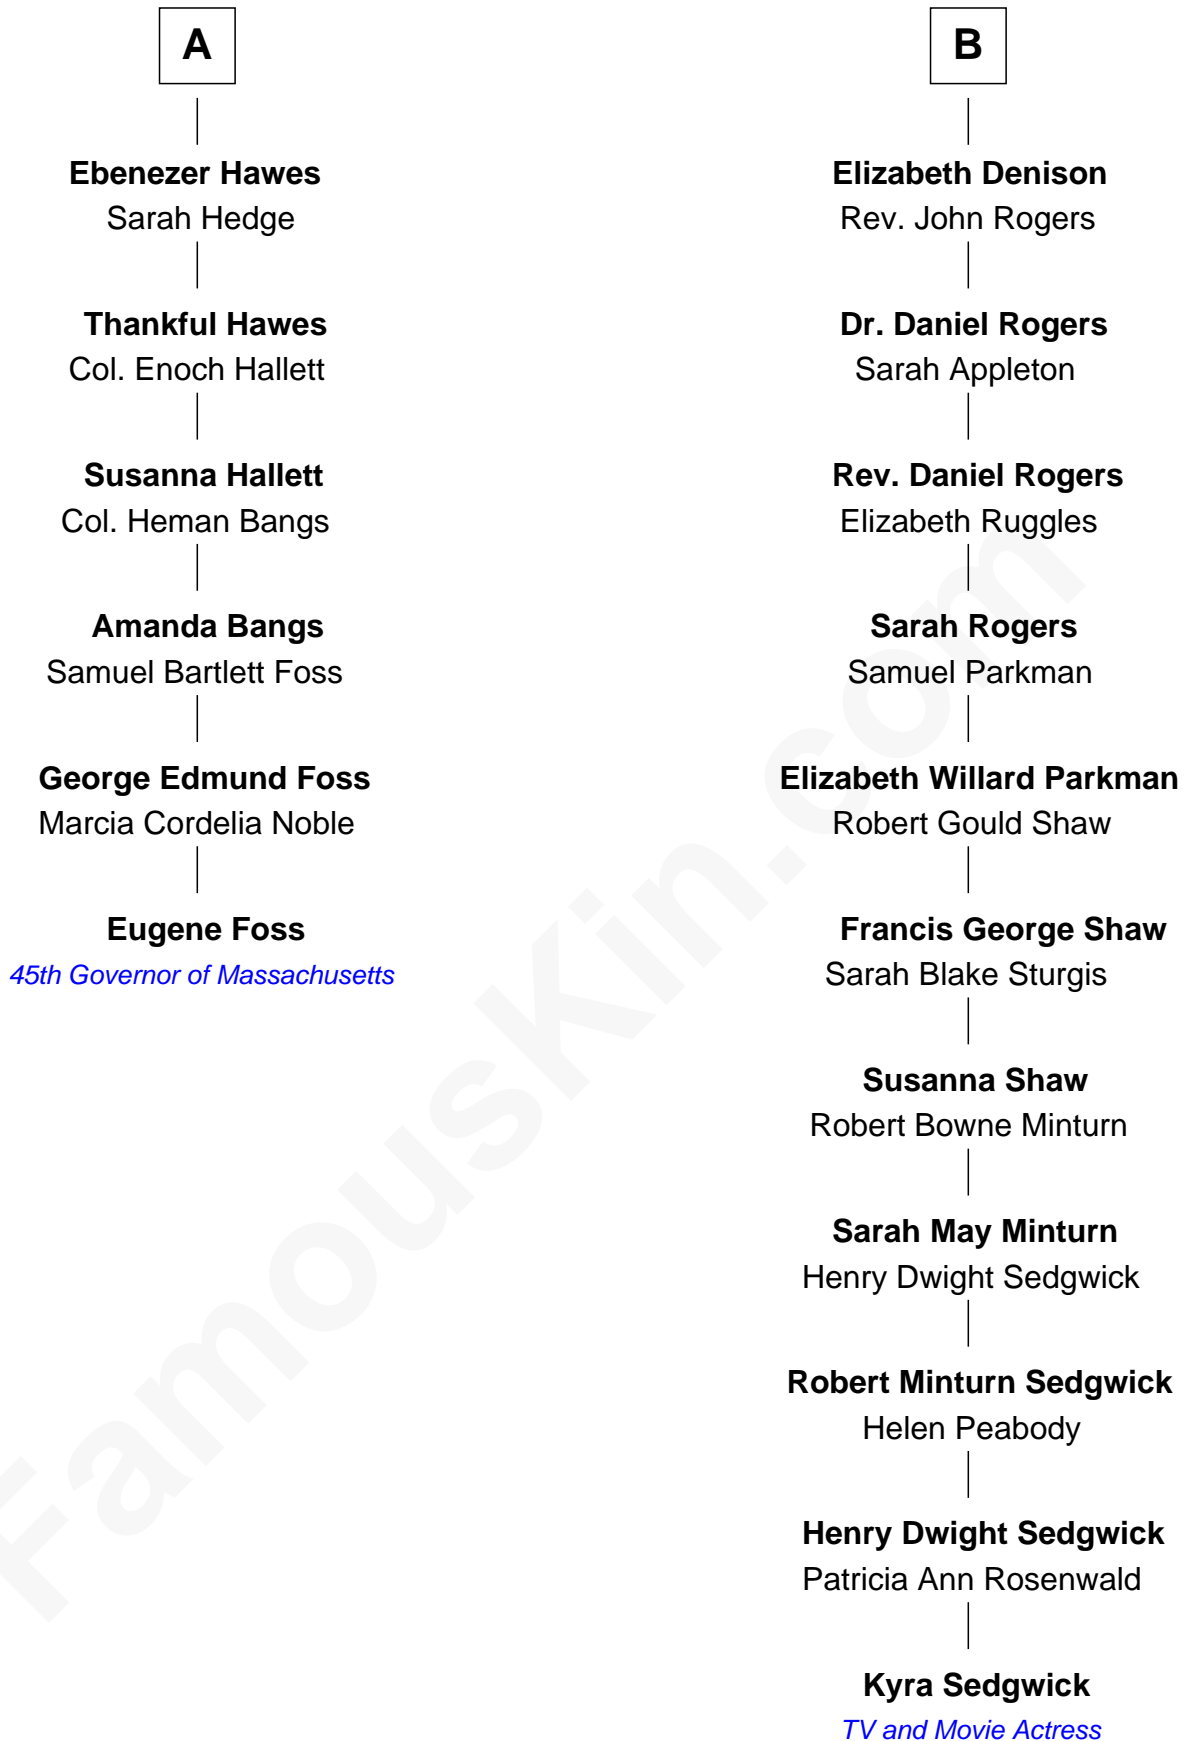

FamousKin.com

Relationship Chart of Eugene Foss

45th Governor of Massachusetts

12th cousin 5 times removed of

Kyra Sedgwick

TV and Movie Actress

Kyra Sedgwick photo by [Angela George](#) (CC BY-SA 3.0)