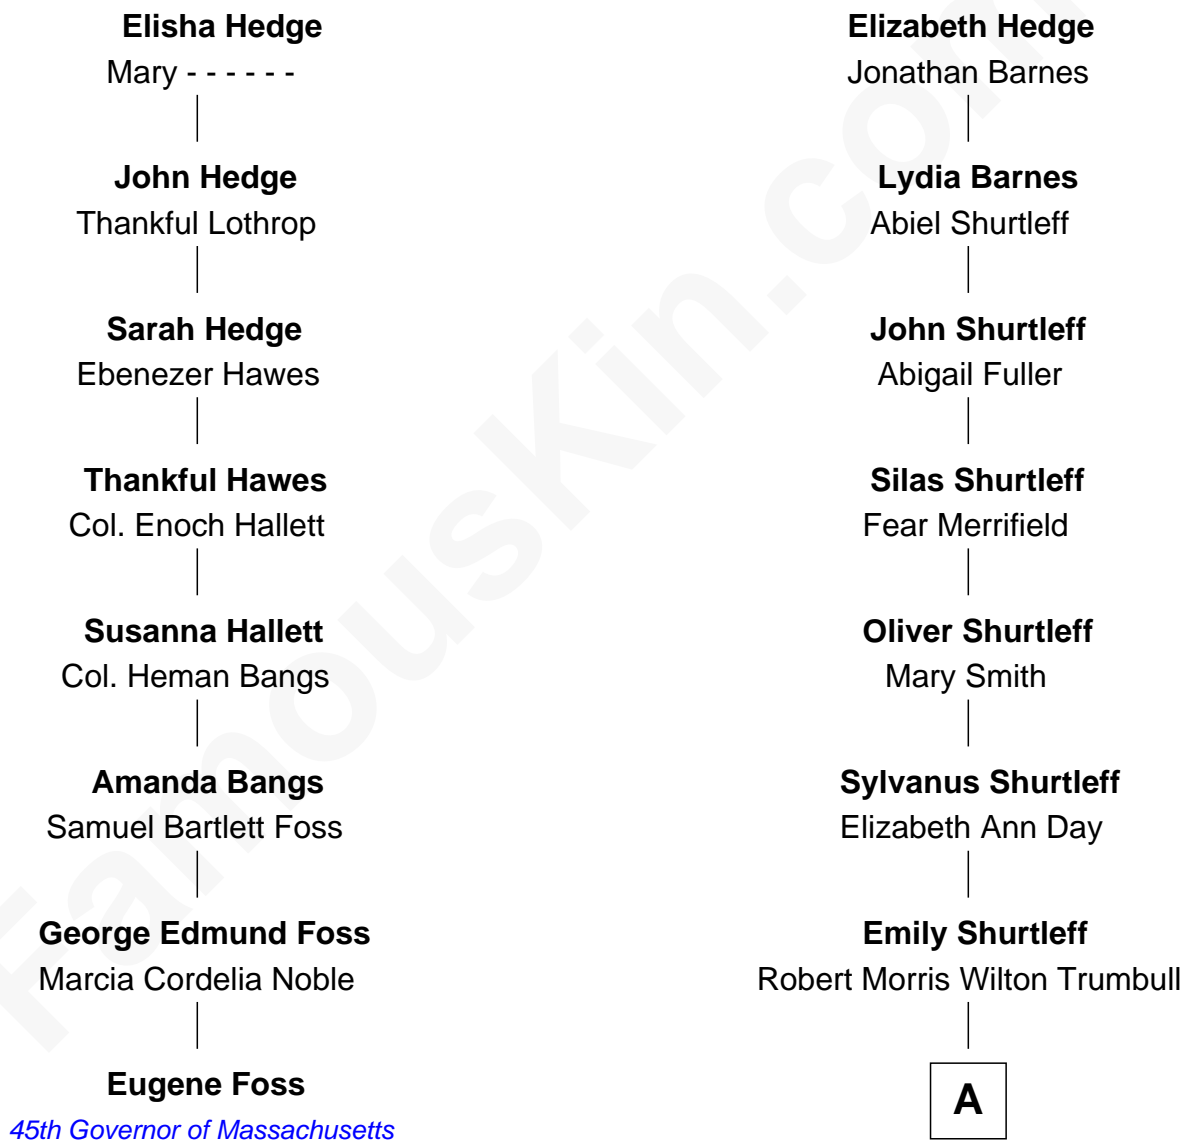

FamousKin.com

Relationship Chart of Eugene Foss

45th Governor of Massachusetts

7th cousin 2 times removed of

Douglas Trumbull

Film Special Effects Pioneer

William Hedge

A

|
Morris Kinnard Trumbull

Alice G. Greer

|
Donald Edmond Trumbull

Marcia Hunt

|
Douglas Trumbull

Film Special Effects Pioneer

FamousKin.com