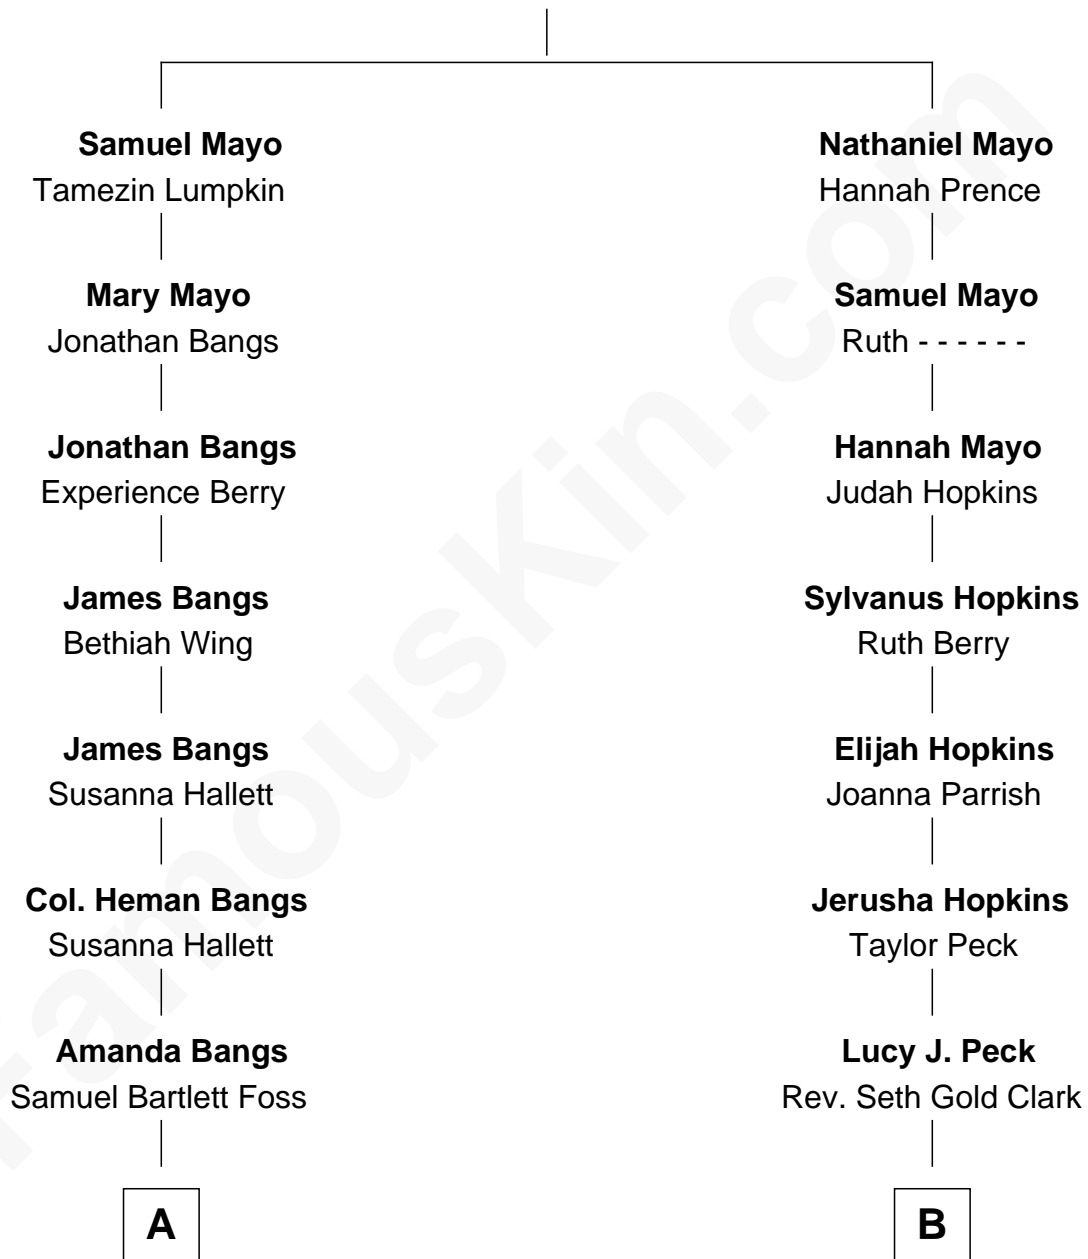

FamousKin.com

Relationship Chart of Eugene Foss

45th Governor of Massachusetts

8th cousin 2 times removed of

Douglas Trumbull

Film Special Effects Pioneer

John Mayo

A

George Edmund Foss
Marcia Cordelia Noble

Eugene Foss
45th Governor of Massachusetts

B

Emily A. Clark
Earl Wheeler Parsons

Emily Ellen Parsons
George Wilbur Hunt

Marcia Hunt
Donald Edmond Trumbull

Douglas Trumbull
Film Special Effects Pioneer