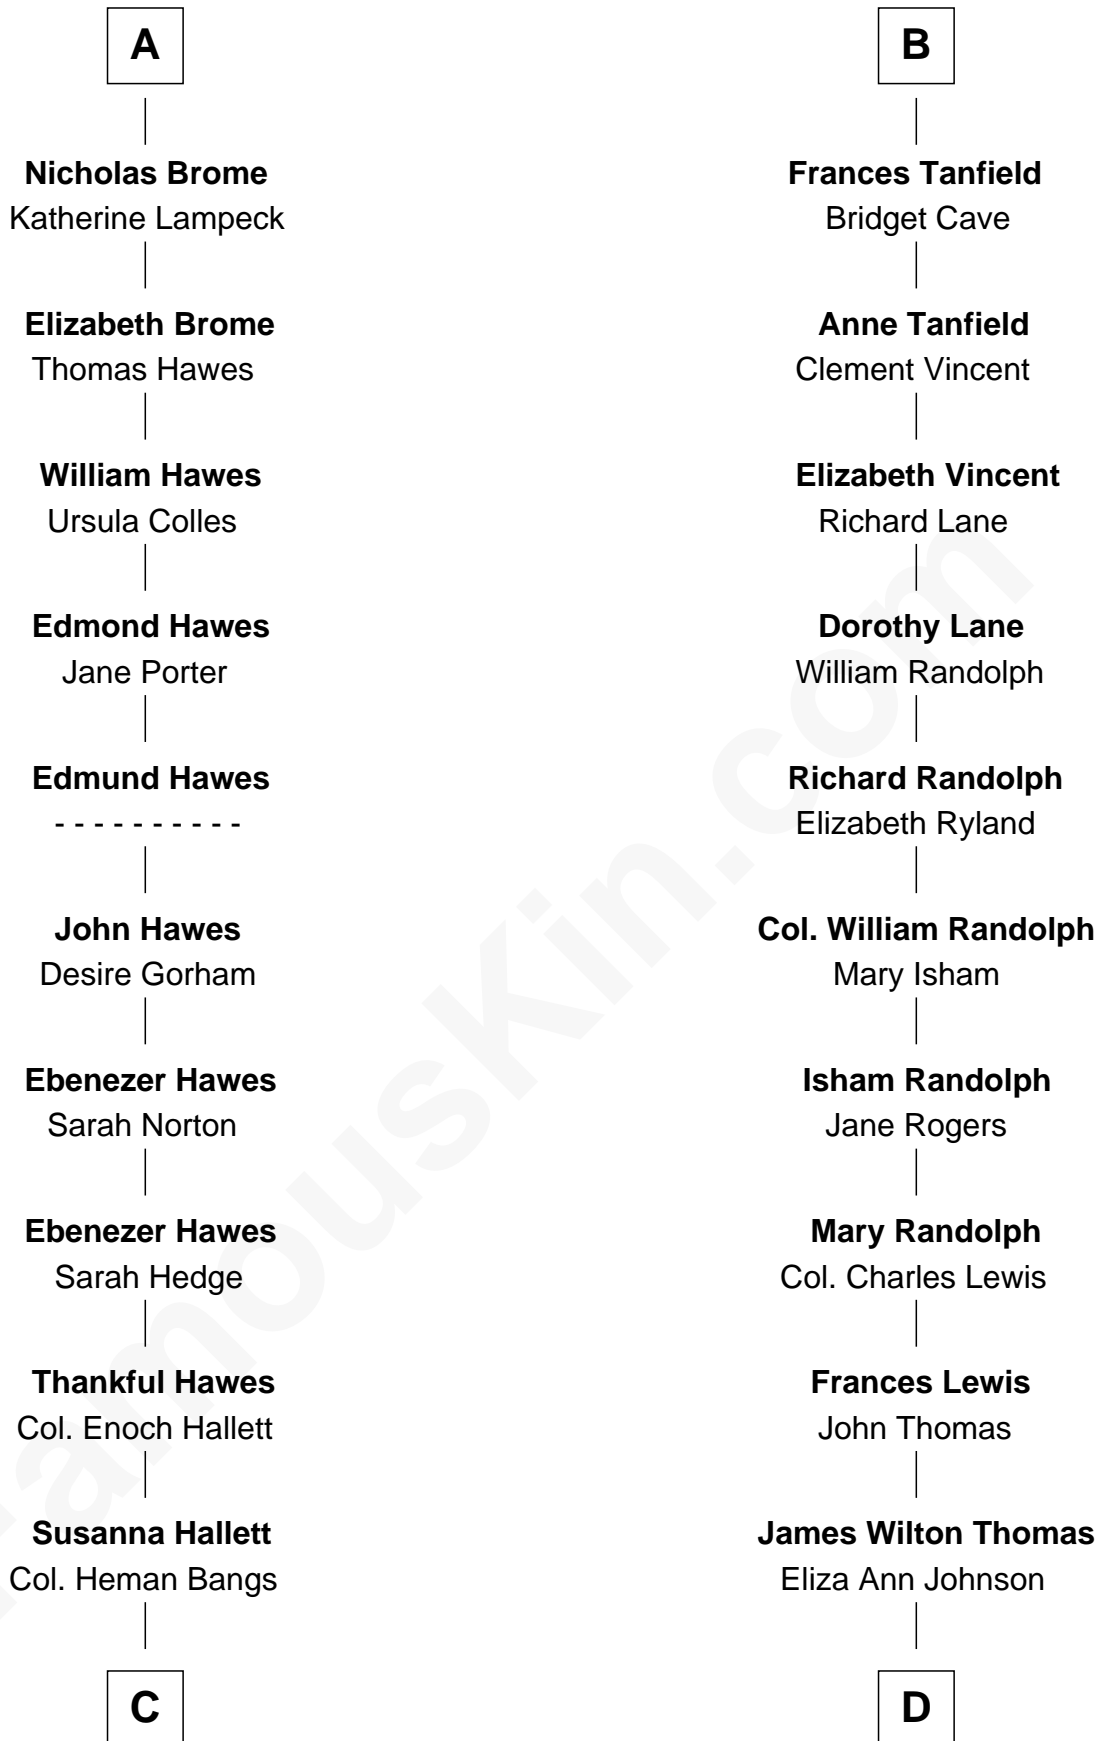

FamousKin.com

Relationship Chart of Eugene Foss

45th Governor of Massachusetts

19th cousin 2 times removed of

Douglas Trumbull

Film Special Effects Pioneer

C

Amanda Bangs
Samuel Bartlett Foss

George Edmund Foss
Marcia Cordelia Noble

Eugene Foss
45th Governor of Massachusetts

D

Virginia Ann Mildred Thomas
Walter Bowdoin Trumbull

Robert Morris Wilton Trumbull
Emily Shurtleff

Morris Kinnard Trumbull
Alice G. Greer