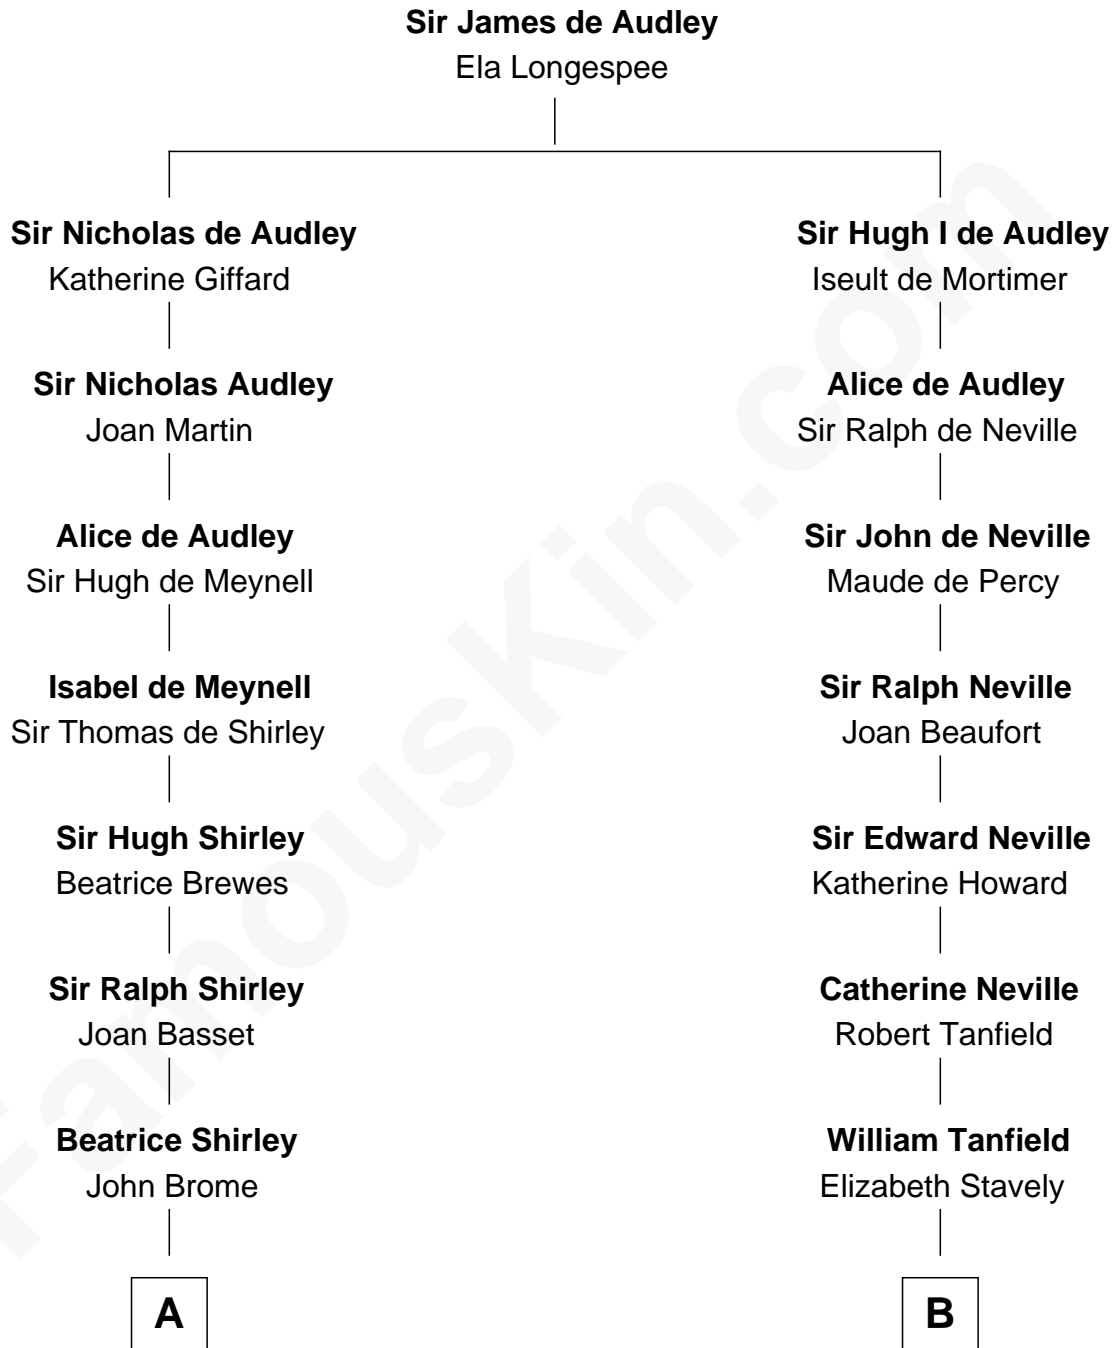

FamousKin.com

Relationship Chart of Eugene Foss

45th Governor of Massachusetts

19th cousin 2 times removed of

Douglas Trumbull

Film Special Effects Pioneer

C

Amanda Bangs
Samuel Bartlett Foss

George Edmund Foss
Marcia Cordelia Noble

Eugene Foss
45th Governor of Massachusetts

D

Virginia Ann Mildred Thomas
Walter Bowdoin Trumbull

Robert Morris Wilton Trumbull
Emily Shurtleff

Morris Kinnard Trumbull
Alice G. Greer