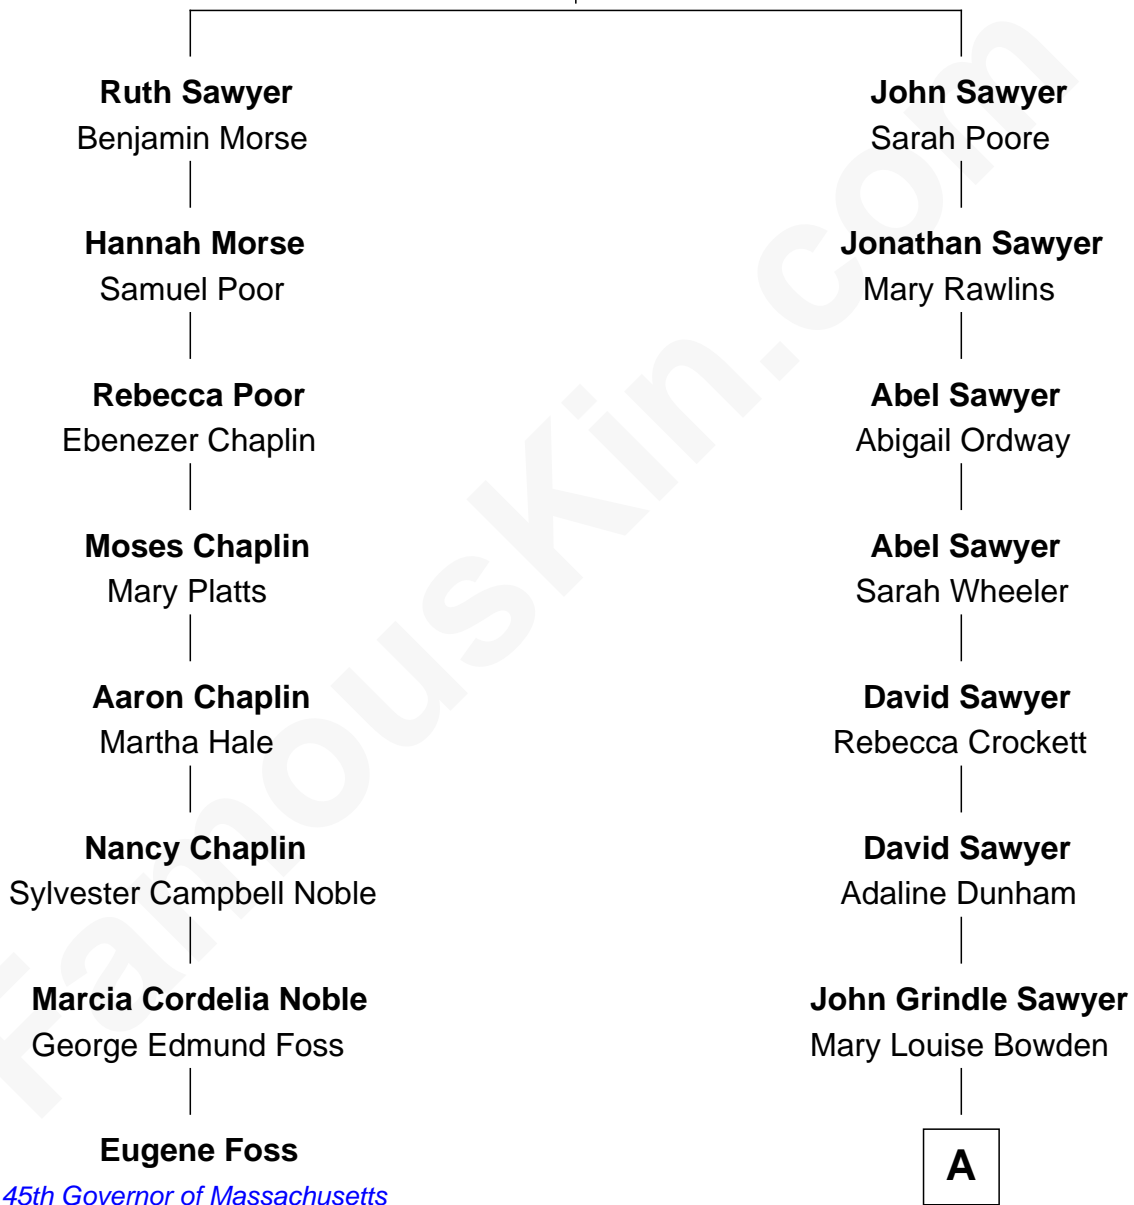

## Relationship Chart of Eugene Foss

45th Governor of Massachusetts

7th cousin 3 times removed of

**Victoria Rowell**

TV and Film Actress

**William Sawyer**

Ruth - - - - -

**A**

—  
**Elizabeth Margaret Sawyer**

Charles A. Bevan

—  
**Mabel Tilden Bevan**

Harry Stillman Collins

—  
**Dorothy Mabel Collins**

-----

—  
**Victoria Rowell**

*TV and Film Actress*