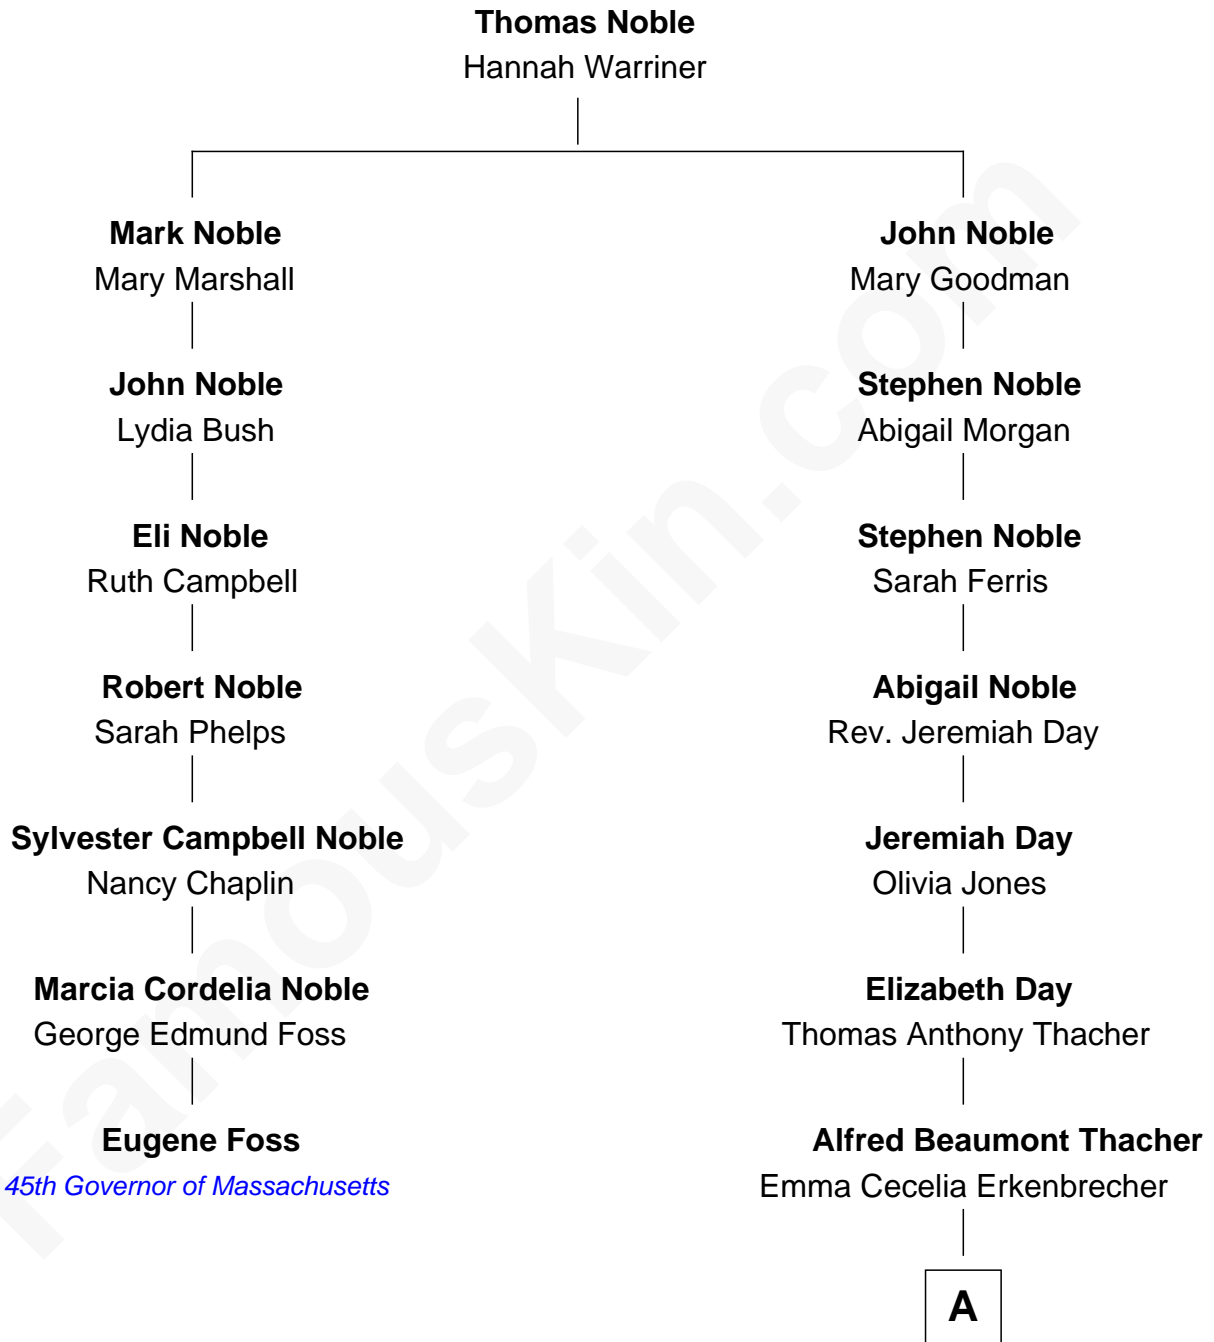

# FamousKin.com

## Relationship Chart of Eugene Foss

45th Governor of Massachusetts

6th cousin 3 times removed of

**Zoe Kazan**

TV, Movie and Stage Actress

A

**Molly Day Thacher**

Elia Kazantzoglou

**Nicholas Kazan**

Jean Robin Swicord

**Zoe Kazan**

*TV, Movie and Stage Actress*

FamousKin.com