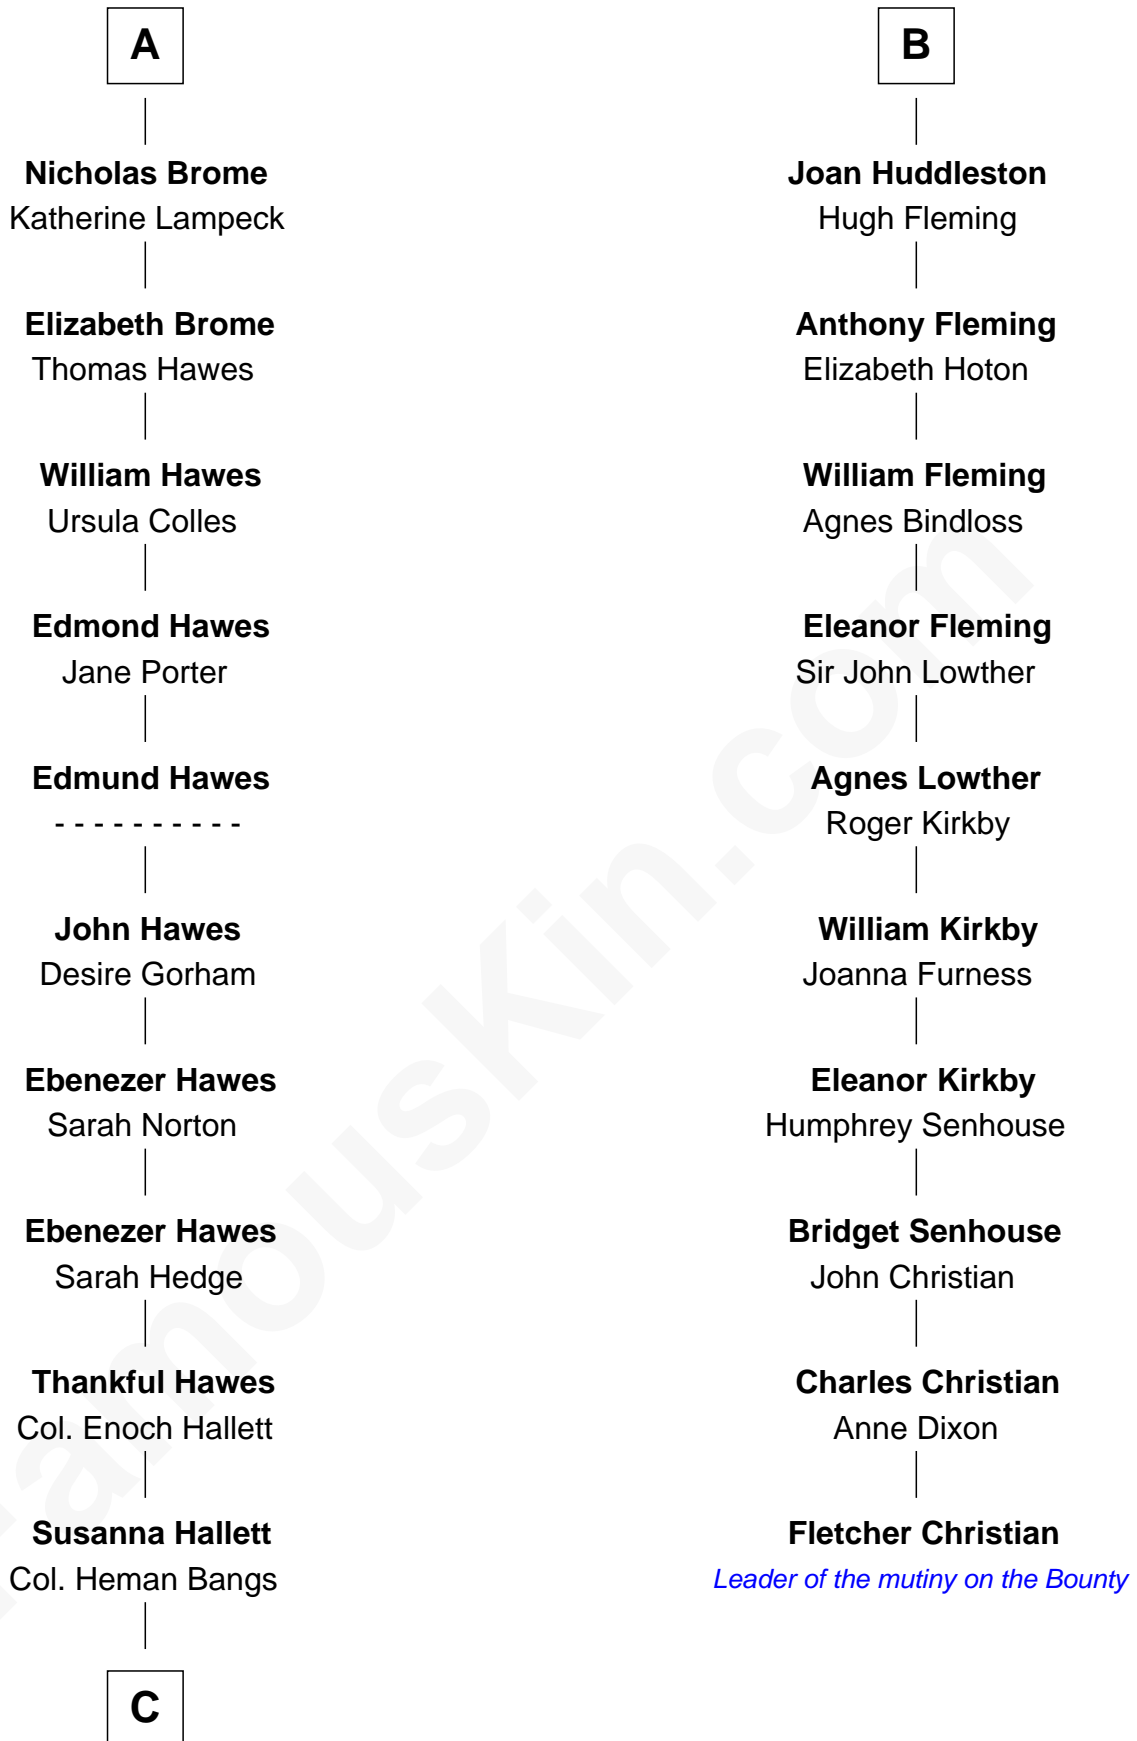

## Relationship Chart of Eugene Foss

45th Governor of Massachusetts

16th cousin 3 times removed of

**Fletcher Christian**

Leader of the mutiny on the Bounty

THE "BOUNTY" AT OAHOO.

**C**

**Amanda Bangs**  
Samuel Bartlett Foss

**George Edmund Foss**  
Marcia Cordelia Noble

**Eugene Foss**  
*45th Governor of Massachusetts*

FamousKin.com