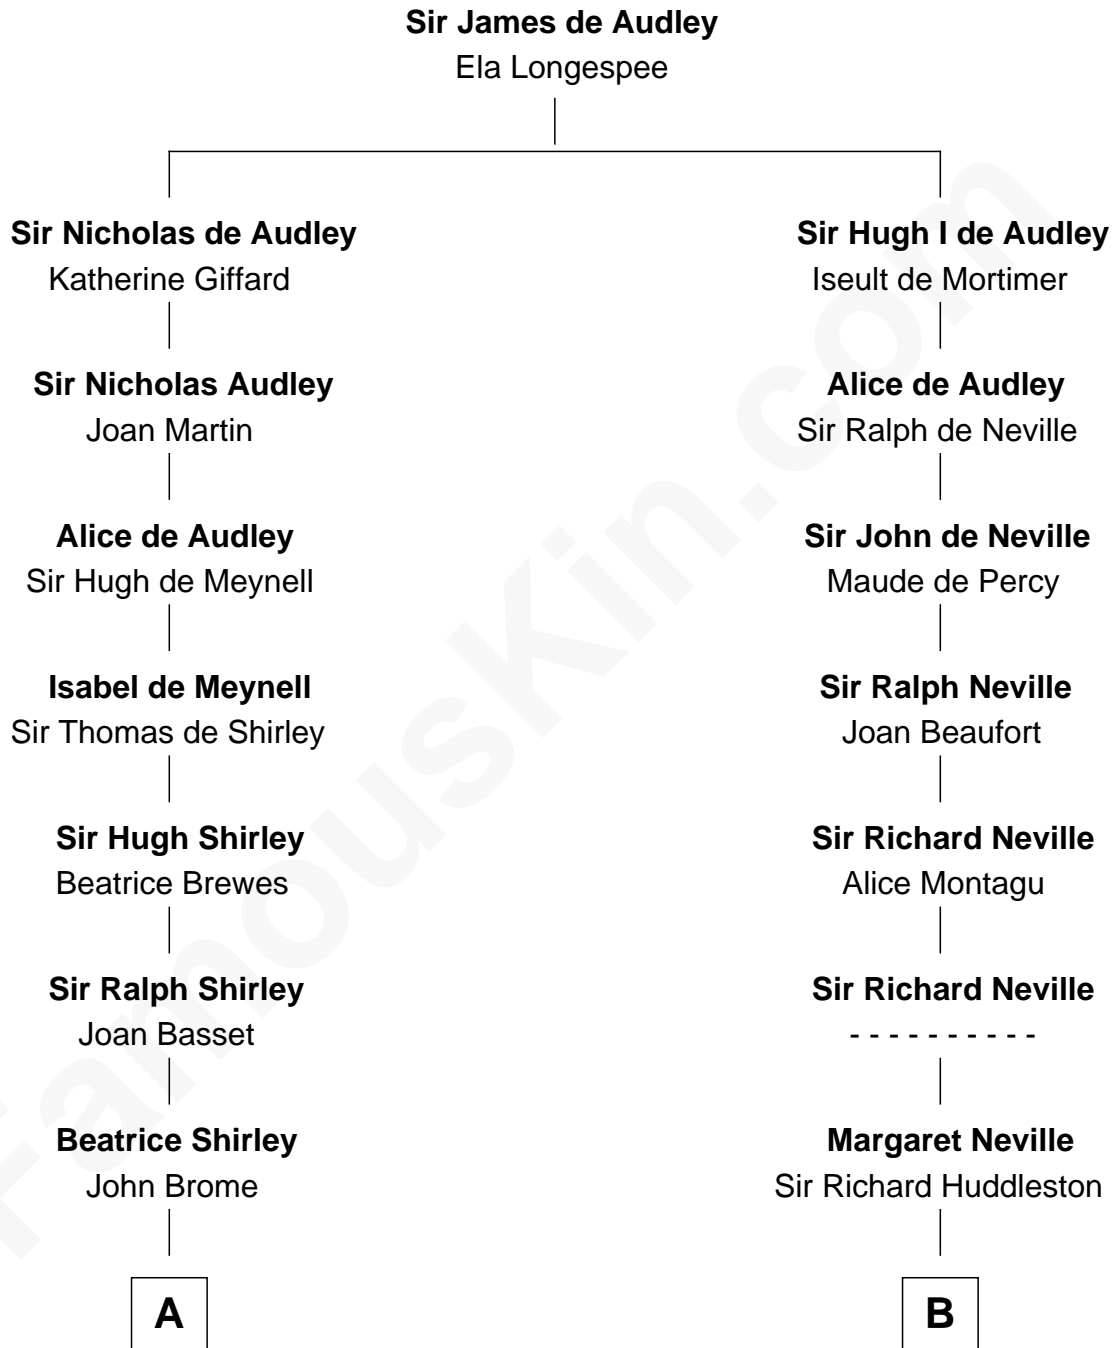

## Relationship Chart of Eugene Foss

45th Governor of Massachusetts

16th cousin 3 times removed of

**Fletcher Christian**

Leader of the mutiny on the Bounty

THE "BOUNTY" AT OAHOO.

**C**

**Amanda Bangs**  
Samuel Bartlett Foss

**George Edmund Foss**  
Marcia Cordelia Noble

**Eugene Foss**  
*45th Governor of Massachusetts*

FamousKin.com