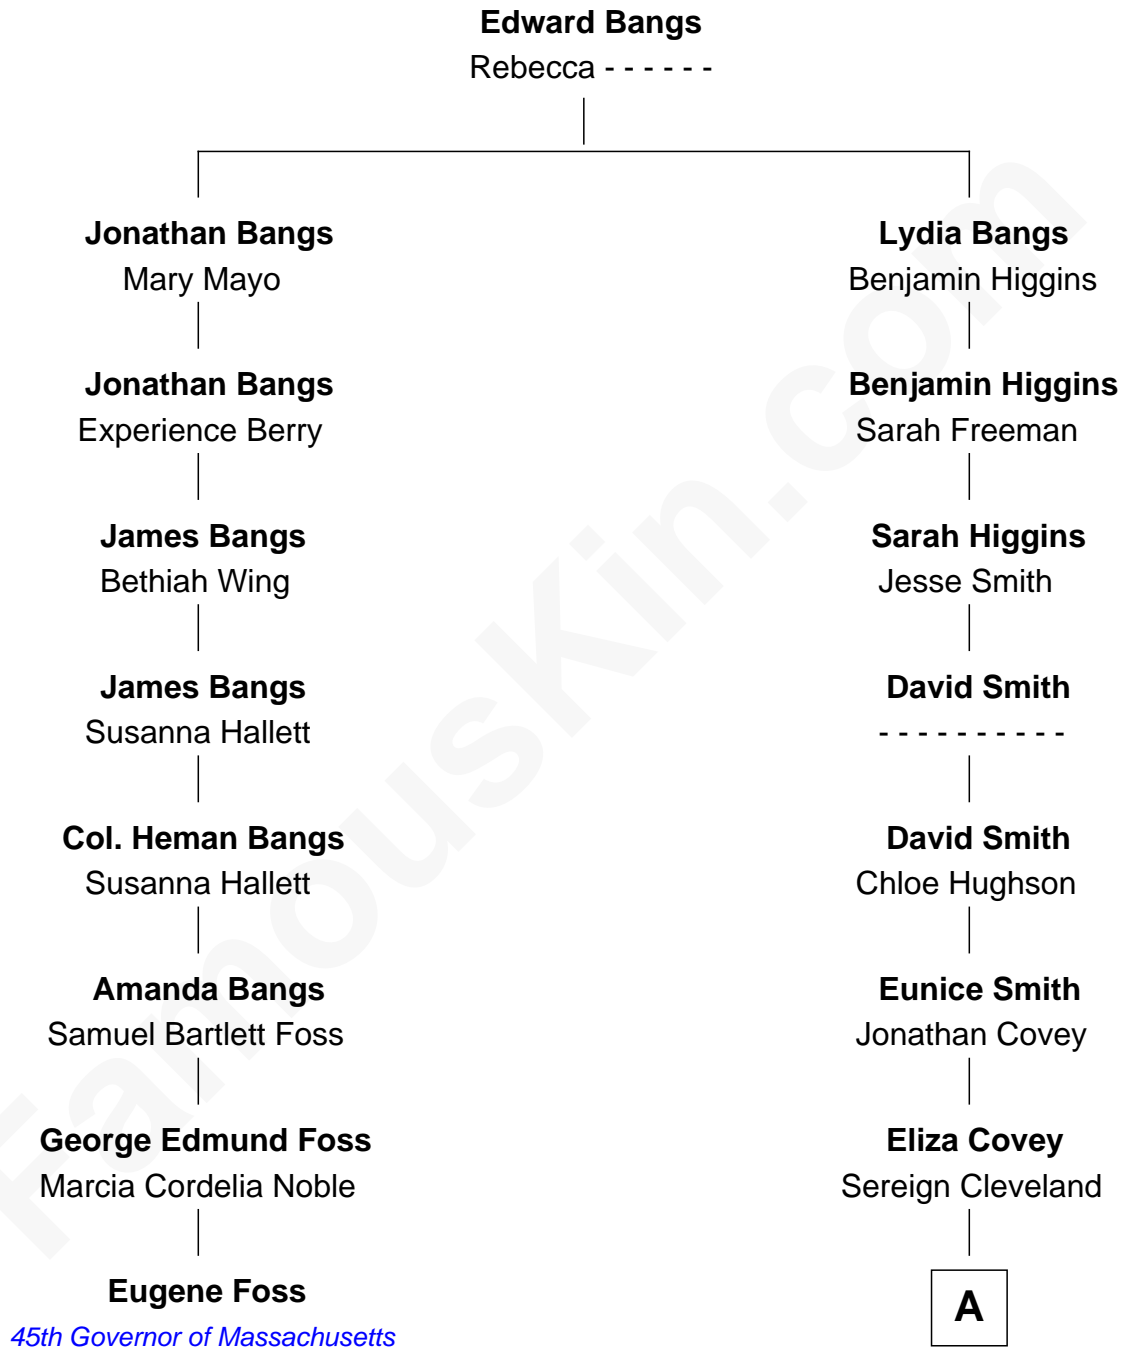

# FamousKin.com

## Relationship Chart of Eugene Foss

45th Governor of Massachusetts

7th cousin 5 times removed of

**Lindsay Wagner**

TV and Movie Actress

**A**

—  
**Van Rensselaer Cleveland**

Sarah Jane Shelhammer

—  
**Aaron John Cleveland**

Louisa Josephine McComas

—  
**Verna M. Cleveland**

Ralph Oscar Wagner

—  
**Virgil Oscar Wagner**

Alice Ellen Nowells

—  
**Billy Nowels Wagner**

Marilyn Louise Thrasher