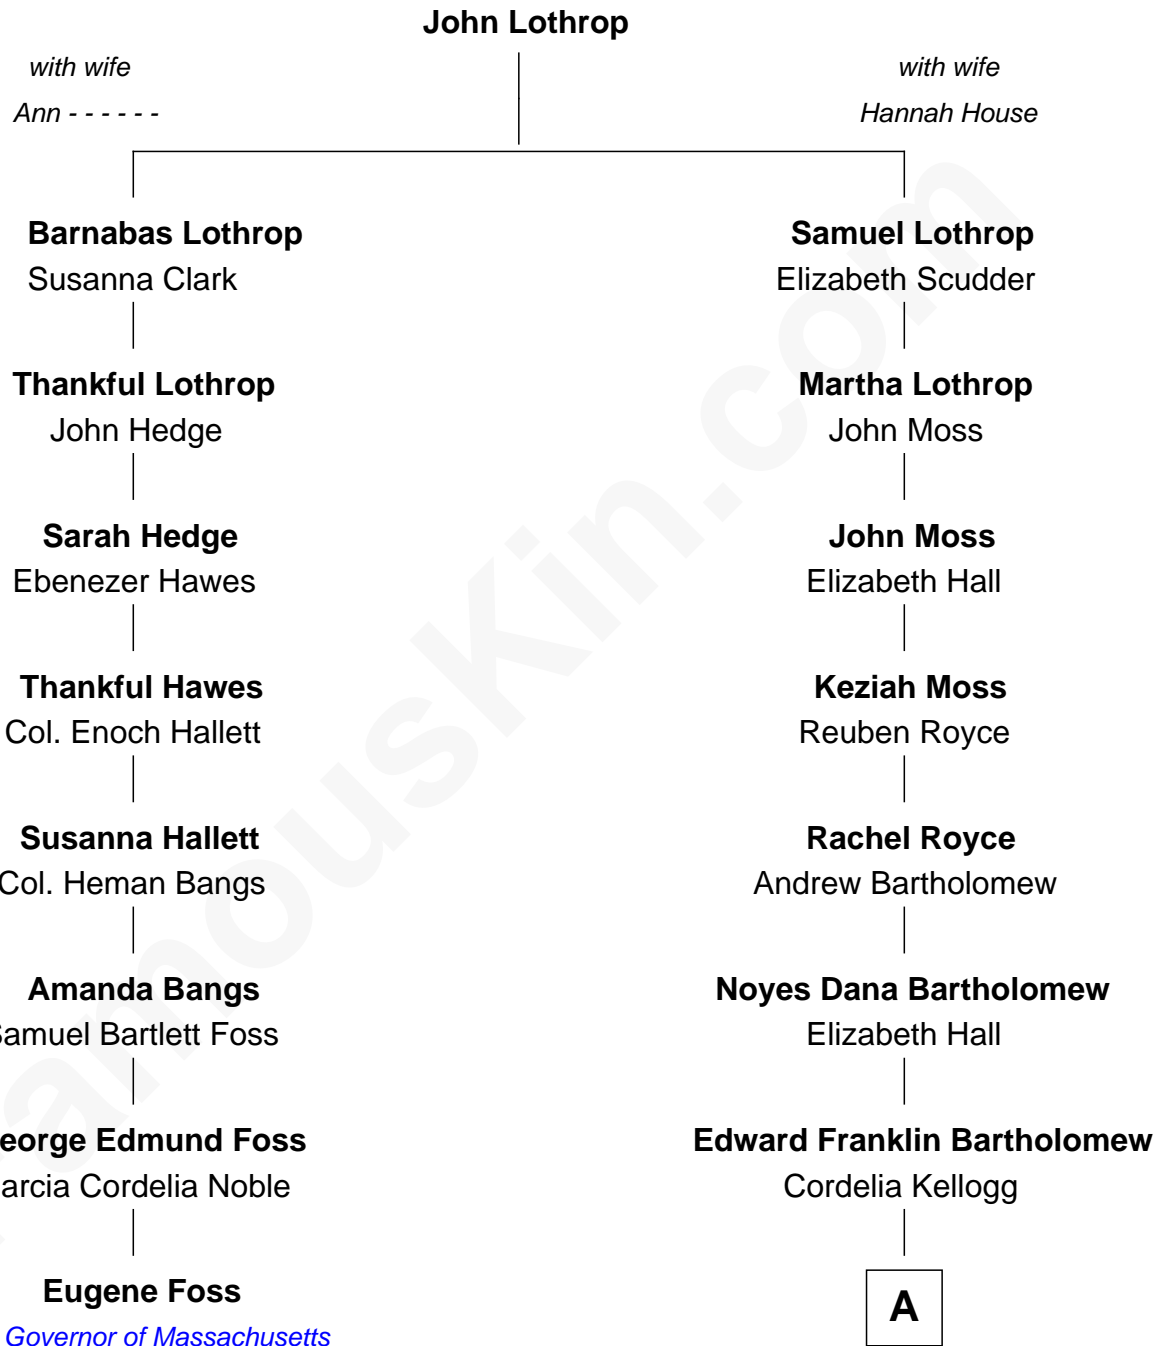

FamousKin.com

Relationship Chart of Eugene Foss

45th Governor of Massachusetts

7th cousin 3 times removed of

Clint Eastwood

TV & Film Actor and Director

A

—
Sophia Aurelia Bartholomew

Charles Claude Runner

—
Waldo Errol Runner

Virginia May McClanahan

—
Margaret Ruth Runner

Clinton Eastwood

—
Clint Eastwood

TV & Film Actor and Director

FamousKin.com