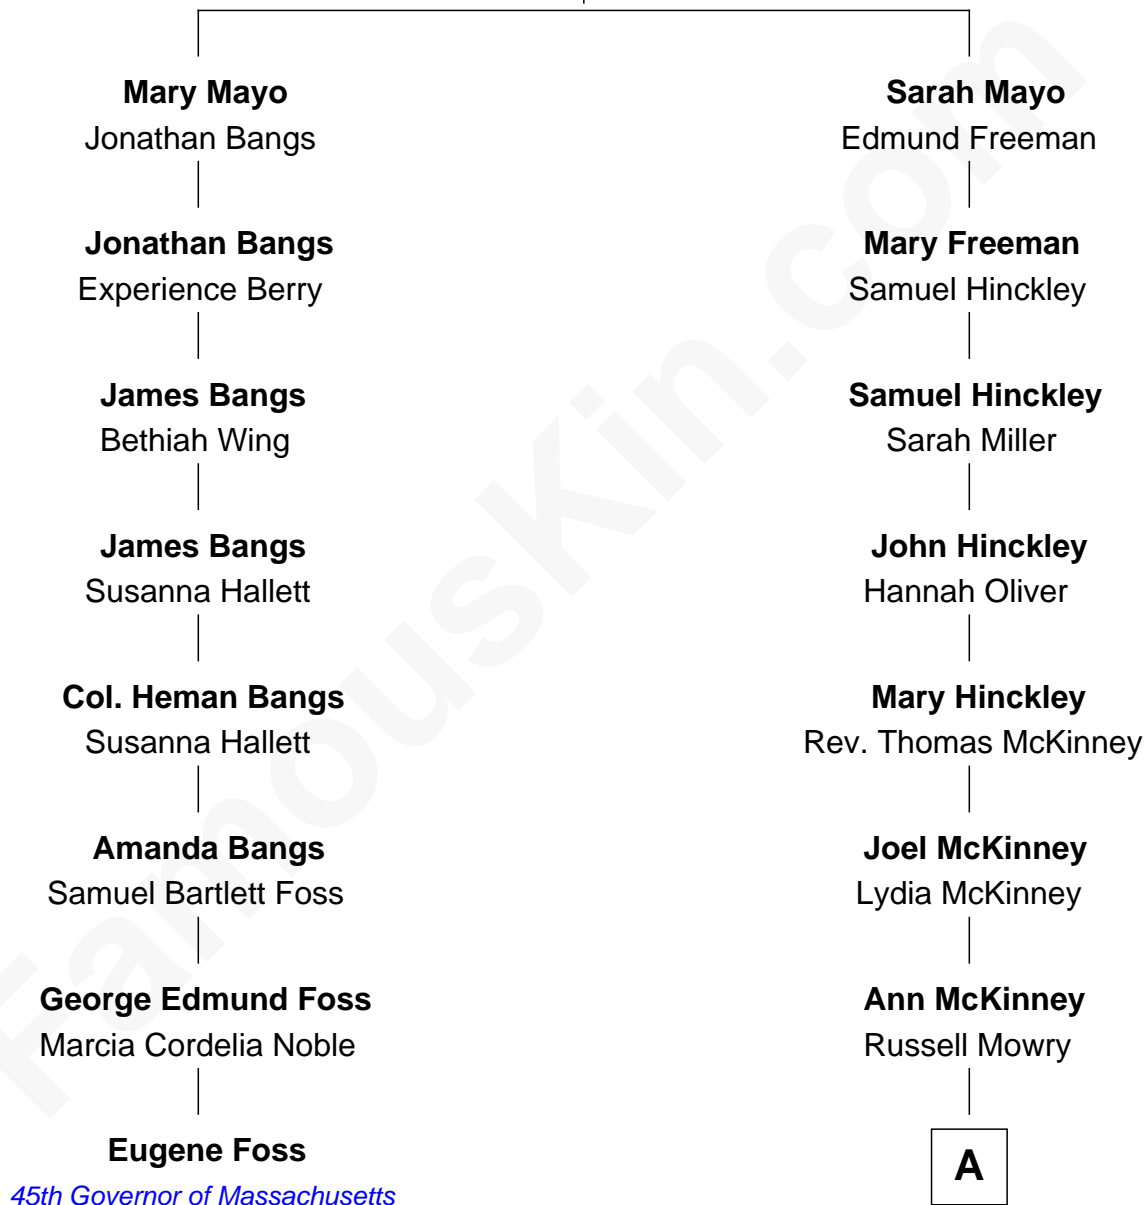

FamousKin.com

Relationship Chart of Eugene Foss

45th Governor of Massachusetts

7th cousin 4 times removed of

Tia Mowry
TV Actress

Samuel Mayo
Tamezin Lumpkin

A

George McKay Mowry

Sarah Jane Crocker

George Rodney Mowry

Isabella May Ferguson

Mahlon Henry Mowry

Bernice I. O'Halloran

Timothy John Mowry

Darlene Renee Flowers

Tia Mowry