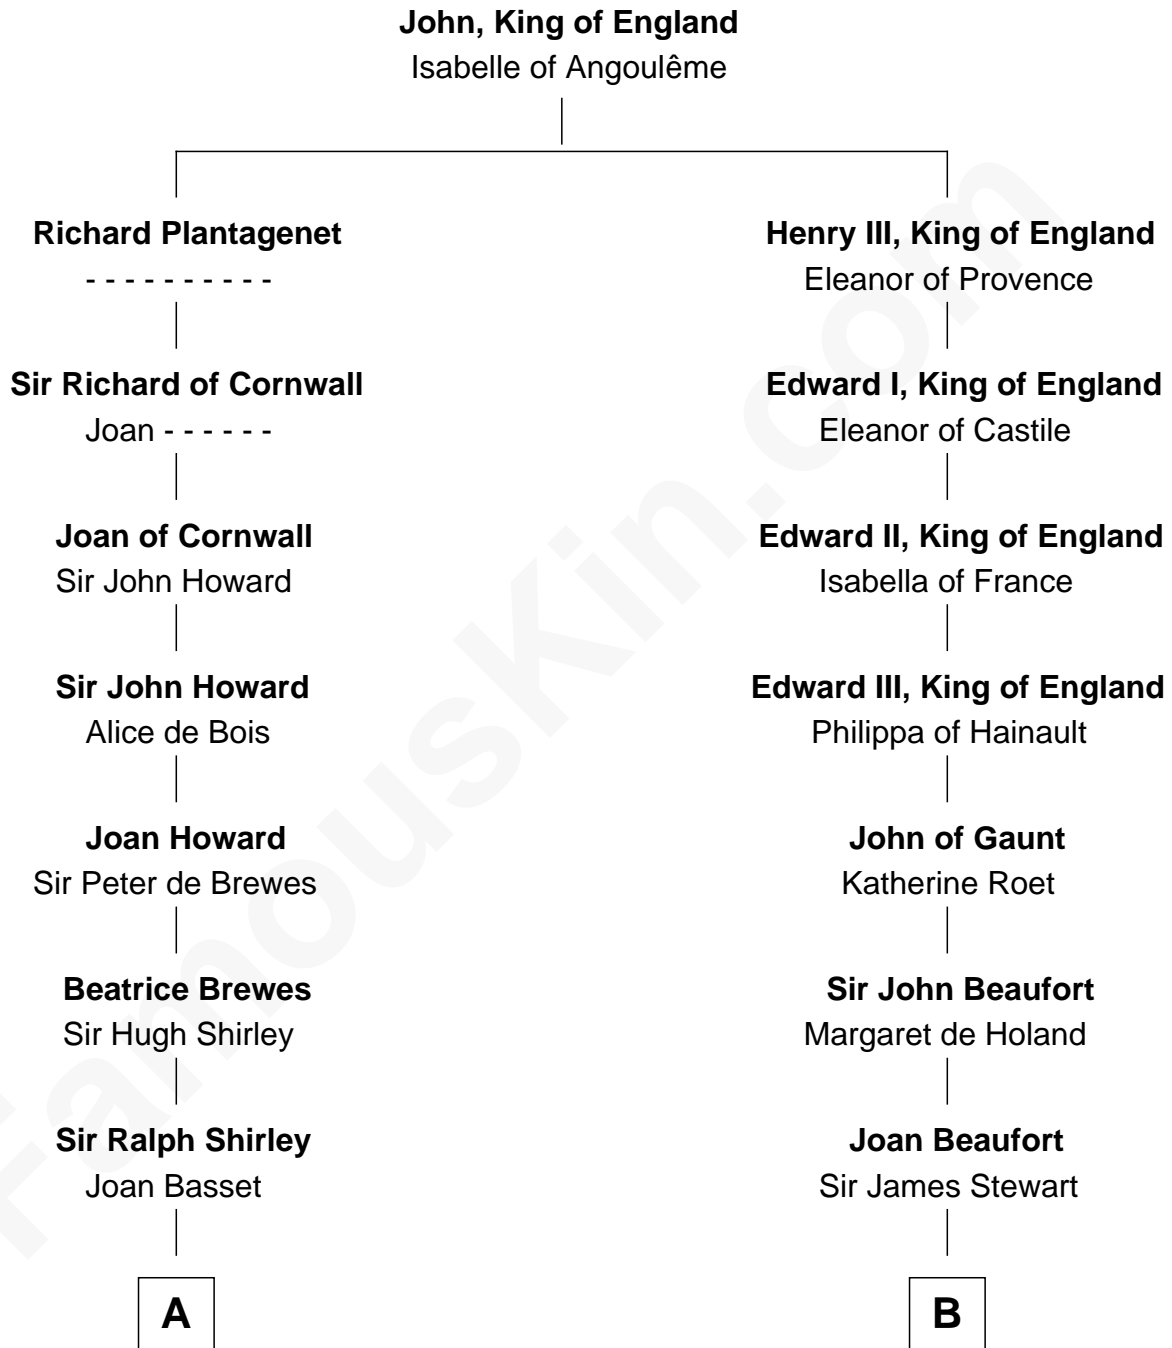

FamousKin.com

Relationship Chart of Eugene Foss

45th Governor of Massachusetts

20th cousin 1 time removed of

Johnny Mercer

Songwriter and Co-Founder of Capitol Records

C

Susanna Hallett
Col. Heman Bangs

Amanda Bangs
Samuel Bartlett Foss

George Edmund Foss
Marcia Cordelia Noble

Eugene Foss
45th Governor of Massachusetts

D

Louisa Griffin
Col. Hugh Mercer

Gen. Hugh Weedon Mercer
Mary Stiles Anderson

George Anderson Mercer
Nanny Maury Herndon