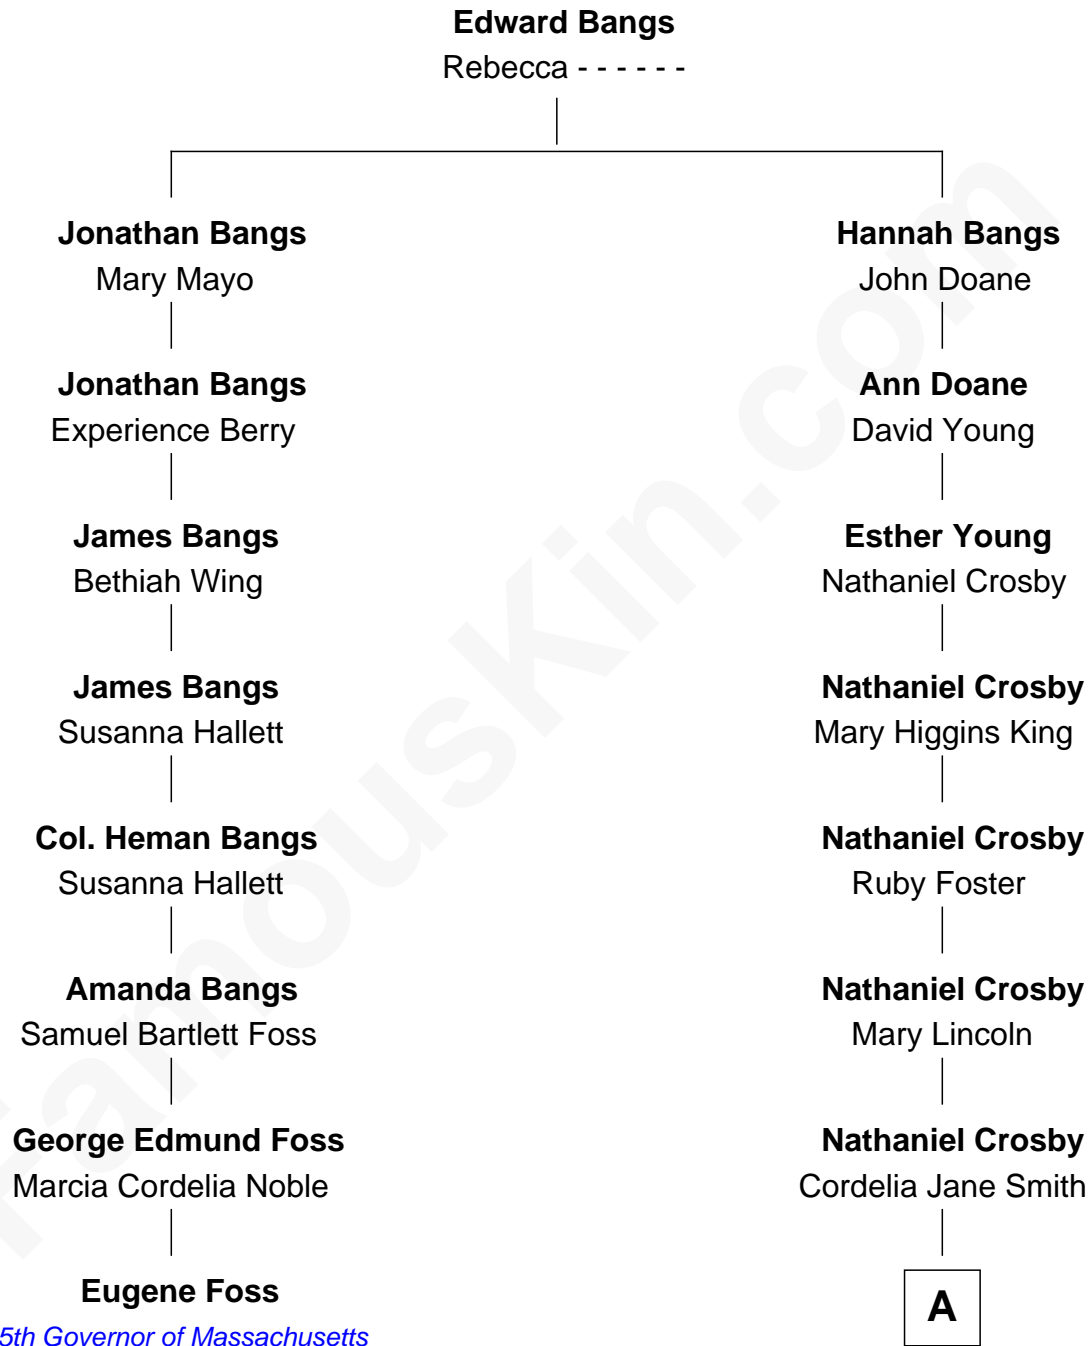

FamousKin.com

Relationship Chart of Eugene Foss

45th Governor of Massachusetts

7th cousin 1 time removed of

Bing Crosby

Singer and Movie Actor

A

|
Harry Lincoln Crosby

Catherine Harrigan

|
Bing Crosby

Singer and Movie Actor

FamousKin.com