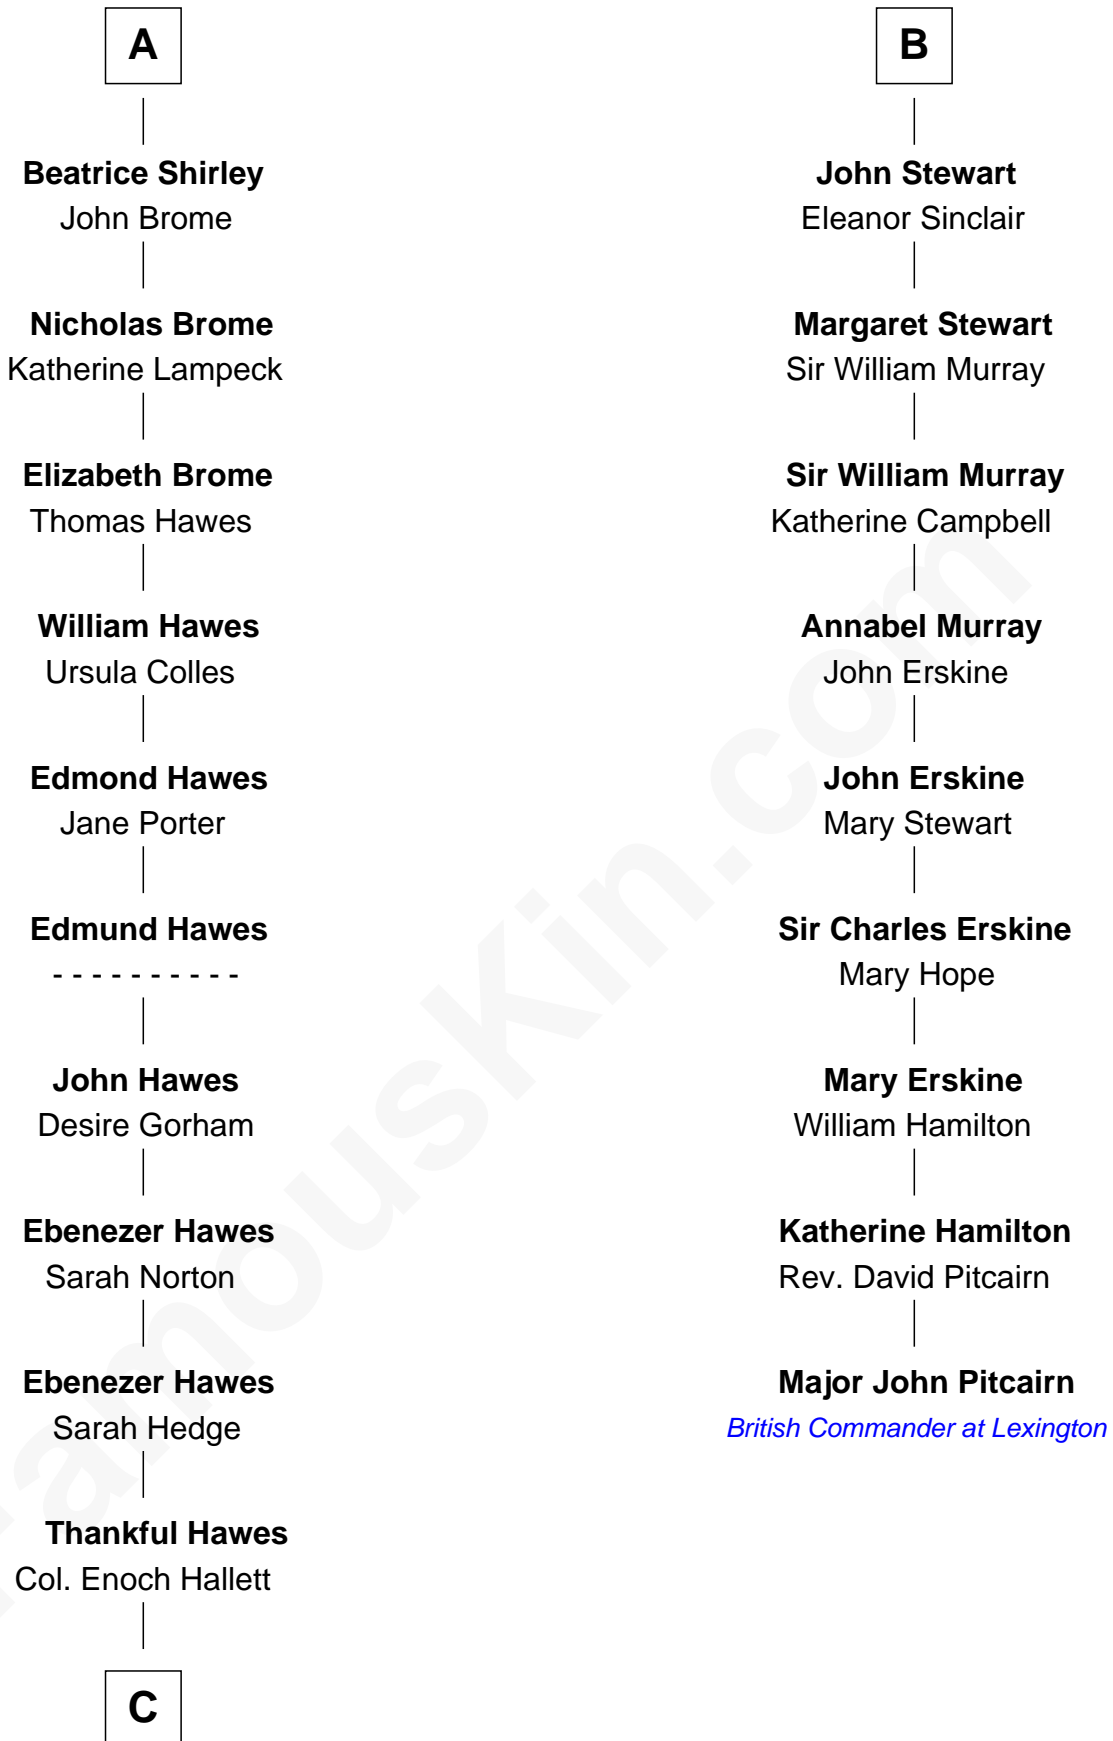

## Relationship Chart of Eugene Foss

45th Governor of Massachusetts

15th cousin 5 times removed of

**Major John Pitcairn**

British Commander at Battle of Lexington

**C**

—  
**Susanna Hallett**  
Col. Heman Bangs

—  
**Amanda Bangs**  
Samuel Bartlett Foss

—  
**George Edmund Foss**  
Marcia Cordelia Noble

—  
**Eugene Foss**  
*45th Governor of Massachusetts*

FamousKin.com