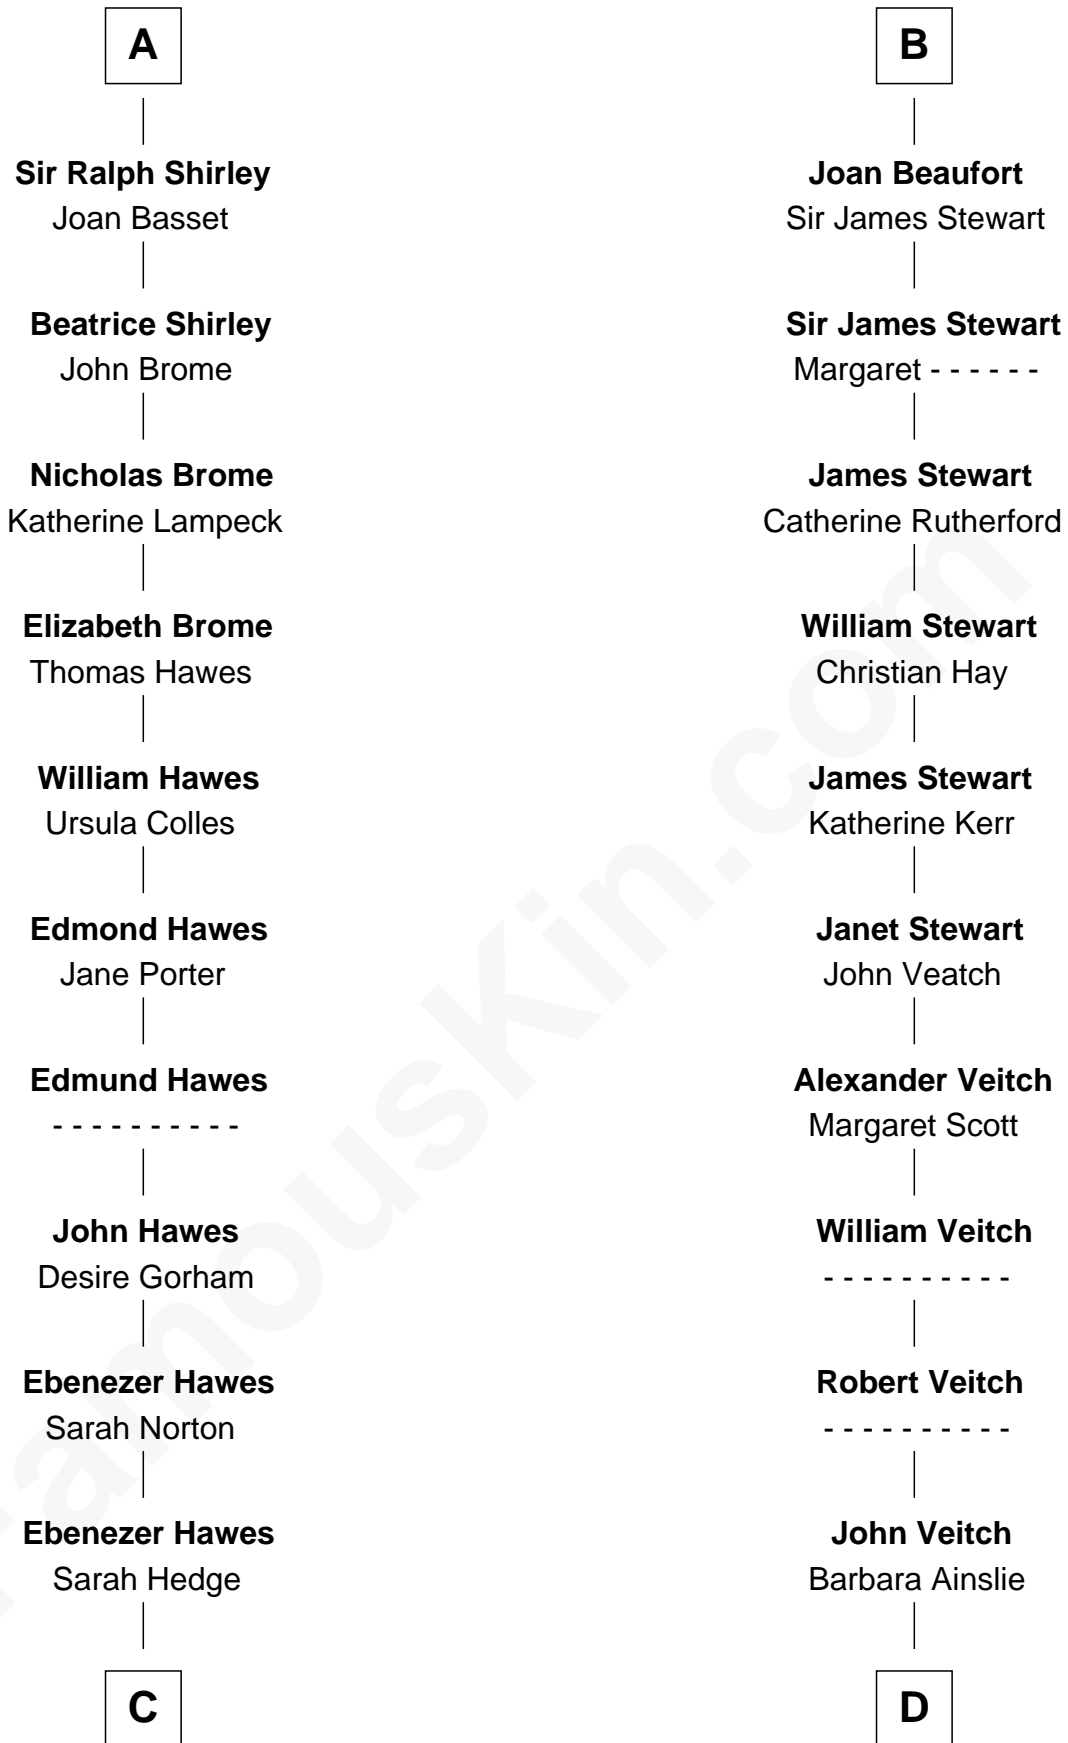

FamousKin.com

Relationship Chart of Eugene Foss

45th Governor of Massachusetts

20th cousin 1 time removed of

Noel Coward

Playwright, Actor, and Songwriter

Sir William Longespee

Ela of Salisbury

C

Thankful Hawes
Col. Enoch Hallett

Susanna Hallett
Col. Heman Bangs

Amanda Bangs
Samuel Bartlett Foss

George Edmund Foss
Marcia Cordelia Noble

Eugene Foss
45th Governor of Massachusetts

D

Henry Veitch
Margaret Harrison

Henry Gordon Veitch
Mary Kathleen Synch

Violet Agnes Veitch
Arthur Sabin Coward

Noel Coward
Playwright, Actor, and Songwriter