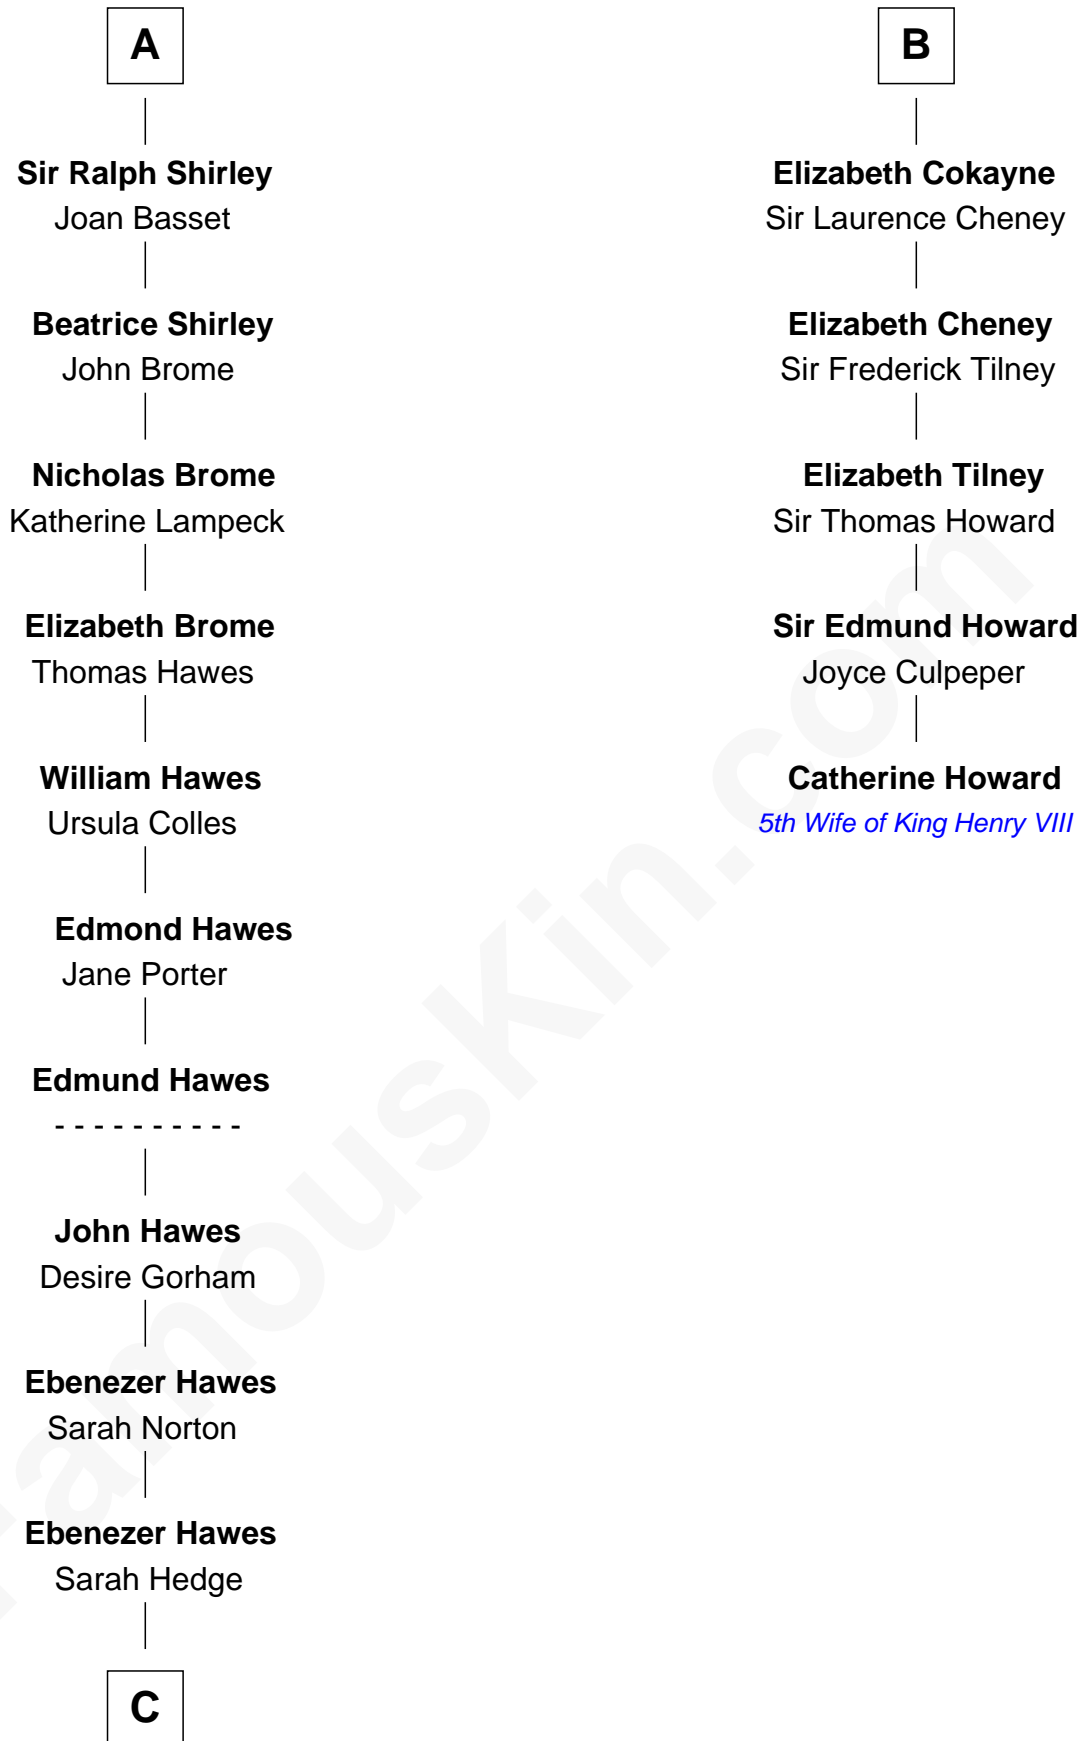

FamousKin.com

Relationship Chart of Eugene Foss

45th Governor of Massachusetts

11th cousin 10 times removed of

Catherine Howard

5th Wife of King Henry VIII

Sir William Longespee

Ela of Salisbury

C

—
Thankful Hawes
Col. Enoch Hallett

—
Susanna Hallett
Col. Heman Bangs

—
Amanda Bangs
Samuel Bartlett Foss

—
George Edmund Foss
Marcia Cordelia Noble

—
Eugene Foss
45th Governor of Massachusetts

FamousKin.com