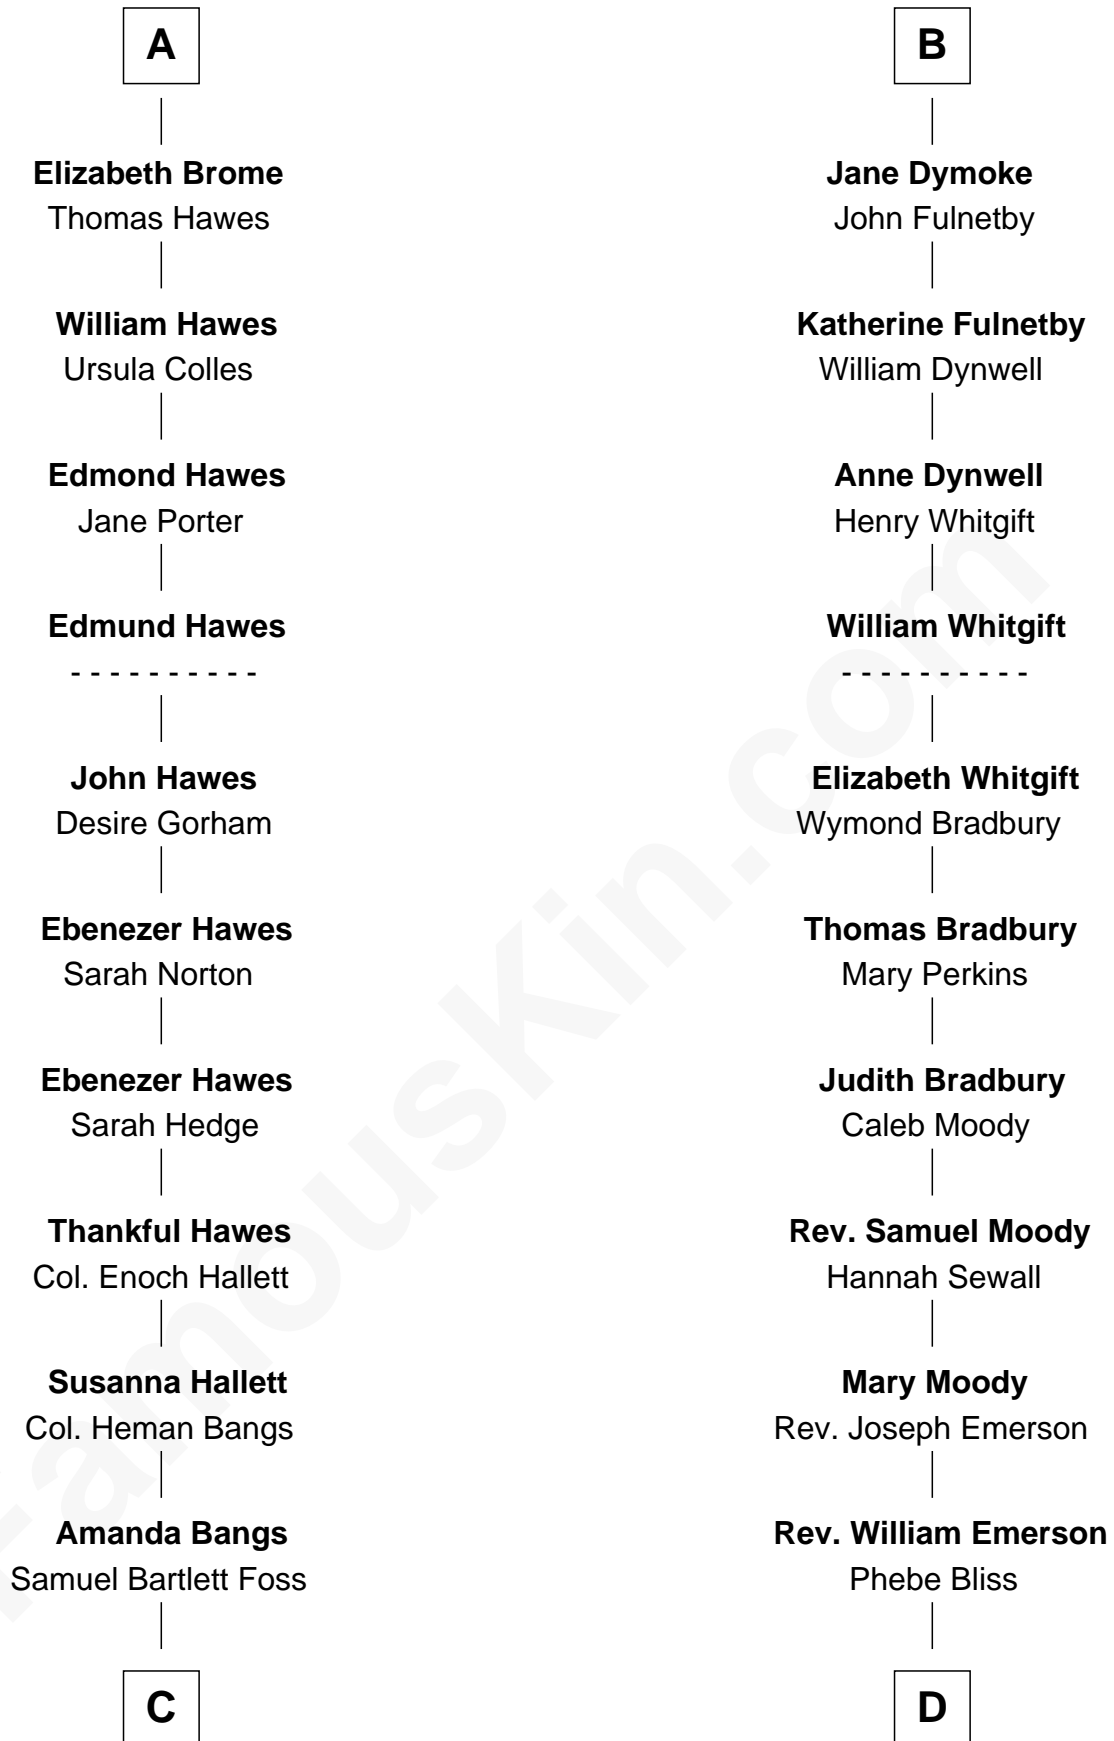

# FamousKin.com Relationship Chart of

**Eugene Foss**

*45th Governor of Massachusetts*

18th cousin of

**Ralph Waldo Emerson**

*American Poet*

**Sir Robert de Ros**

Isabel de Aubeney

**C**

**George Edmund Foss**  
Marcia Cordelia Noble

**Eugene Foss**  
*45th Governor of Massachusetts*

**D**

**Rev. William Emerson**  
Ruth Haskins

**Ralph Waldo Emerson**  
*American Poet*

FamousKin.com