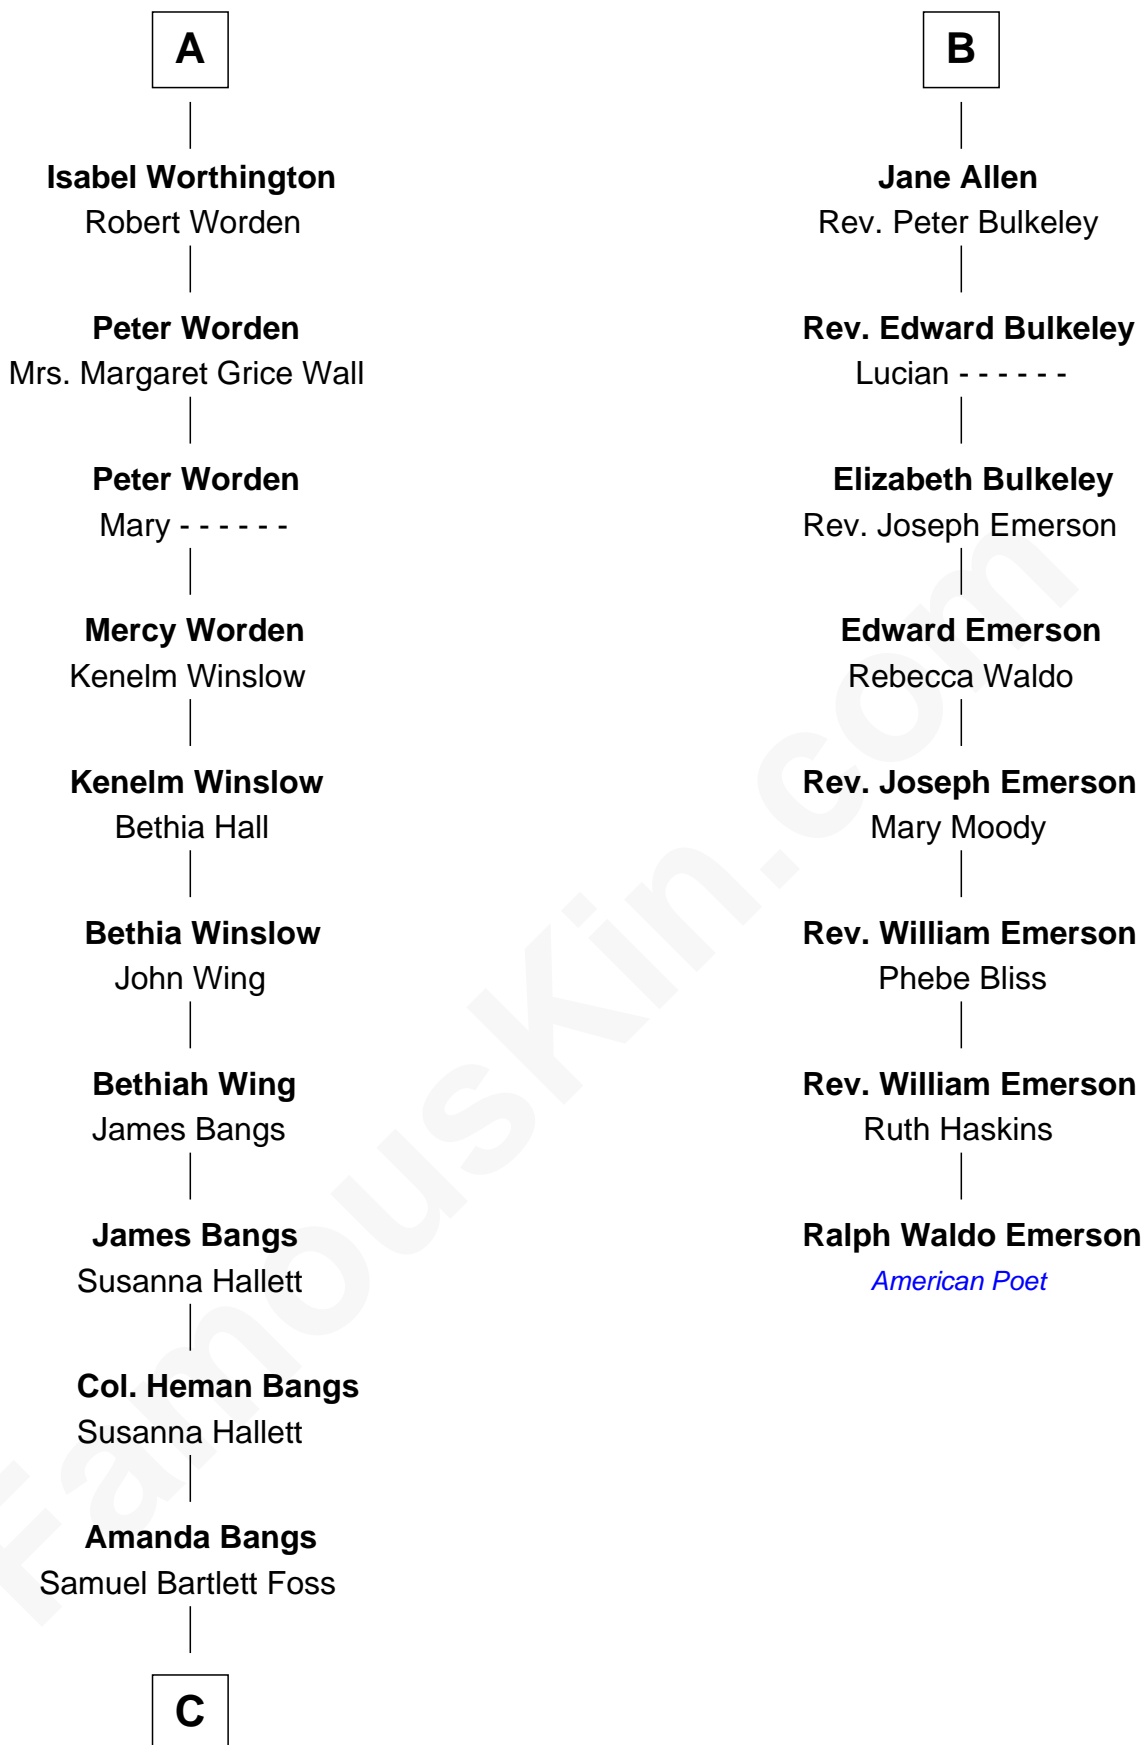

FamousKin.com

Relationship Chart of Eugene Foss

45th Governor of Massachusetts

14th cousin 4 times removed of

Ralph Waldo Emerson

American Poet

C

George Edmund Foss

Marcia Cordelia Noble

Eugene Foss

45th Governor of Massachusetts

FamousKin.com