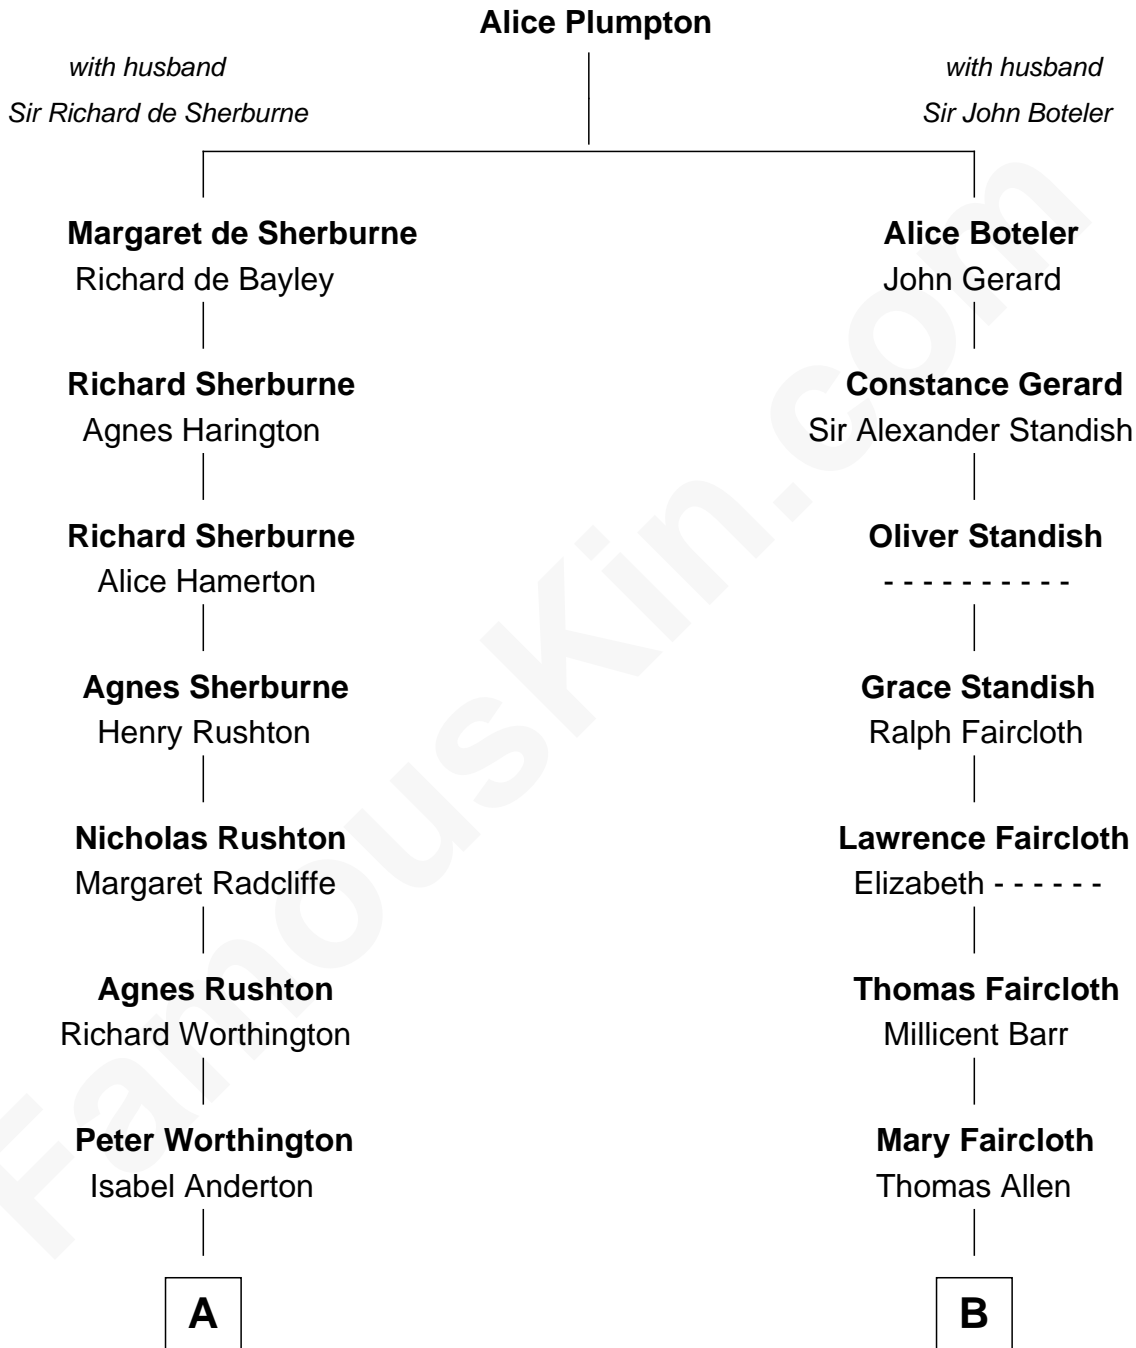

FamousKin.com

Relationship Chart of Eugene Foss

45th Governor of Massachusetts

14th cousin 4 times removed of

Ralph Waldo Emerson

American Poet

C

George Edmund Foss

Marcia Cordelia Noble

Eugene Foss

45th Governor of Massachusetts

FamousKin.com