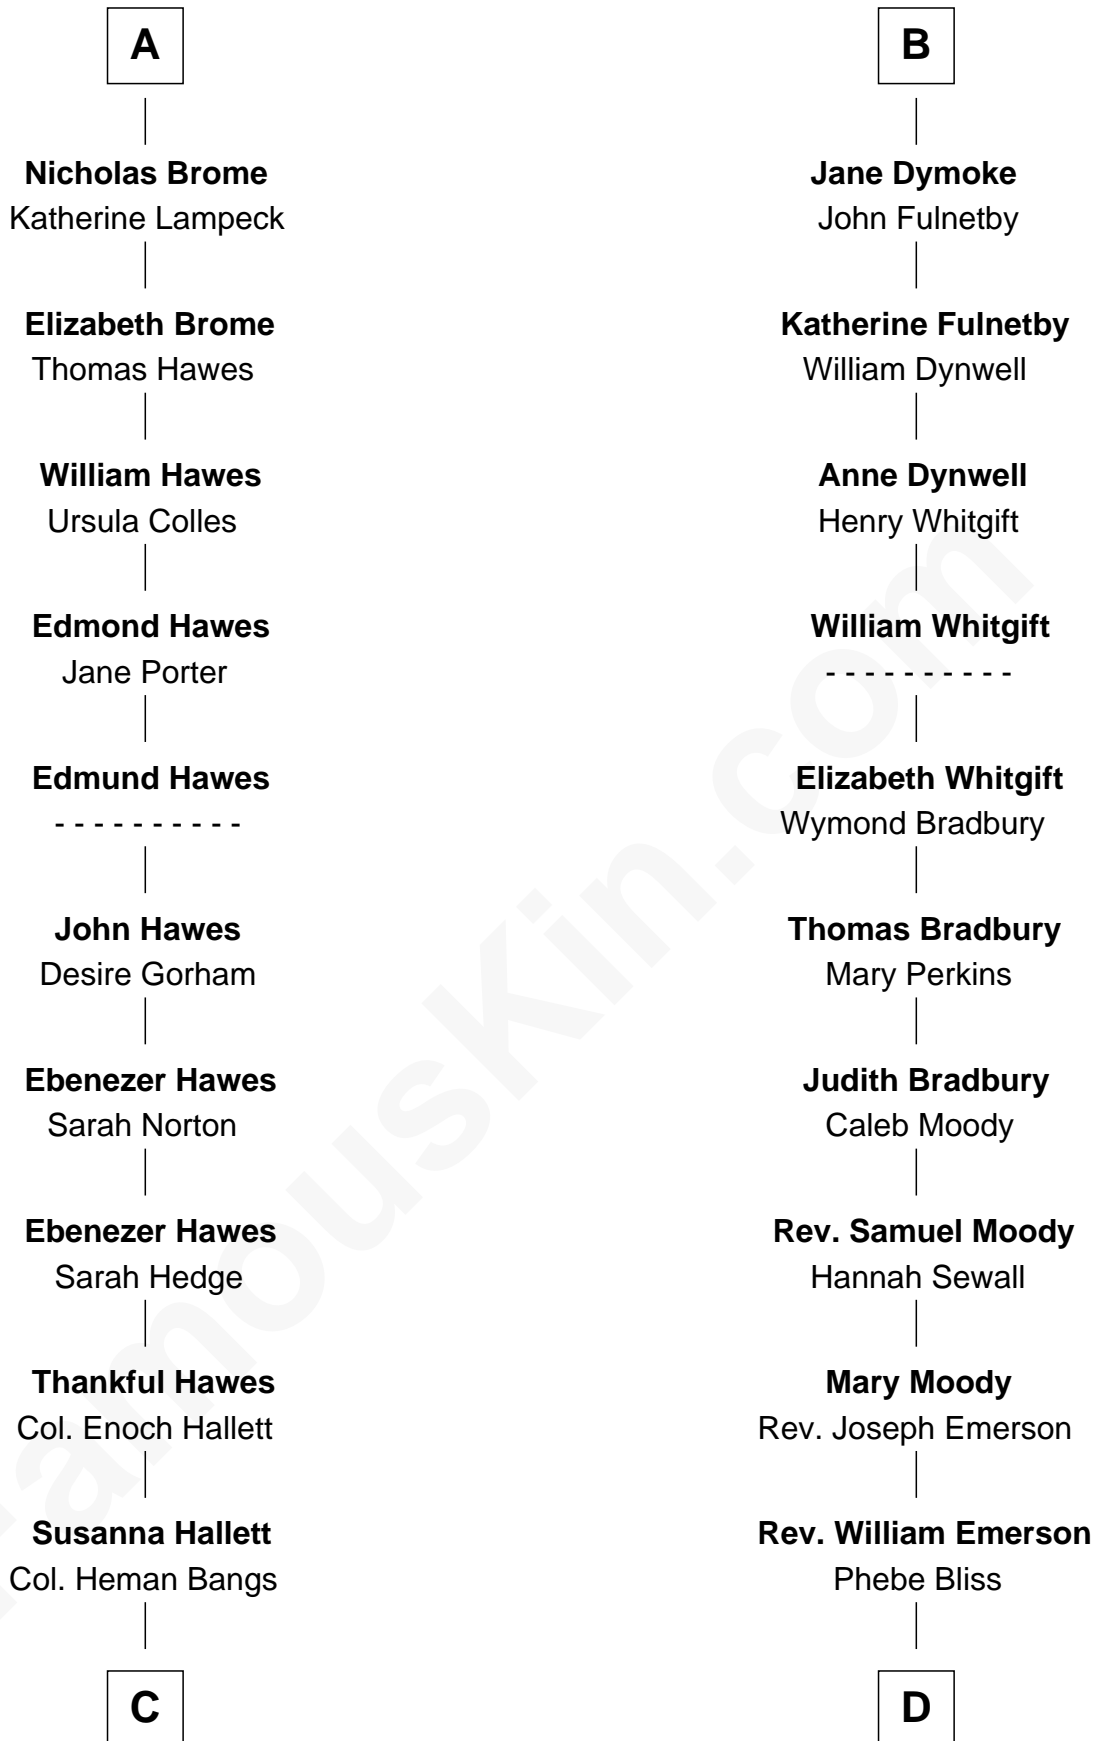

FamousKin.com

Relationship Chart of Eugene Foss

45th Governor of Massachusetts

18th cousin 1 time removed of

Ralph Waldo Emerson

American Poet

C

Amanda Bangs
Samuel Bartlett Foss

George Edmund Foss
Marcia Cordelia Noble

Eugene Foss
45th Governor of Massachusetts

D

Rev. William Emerson
Ruth Haskins

Ralph Waldo Emerson
American Poet

FamousKin.com