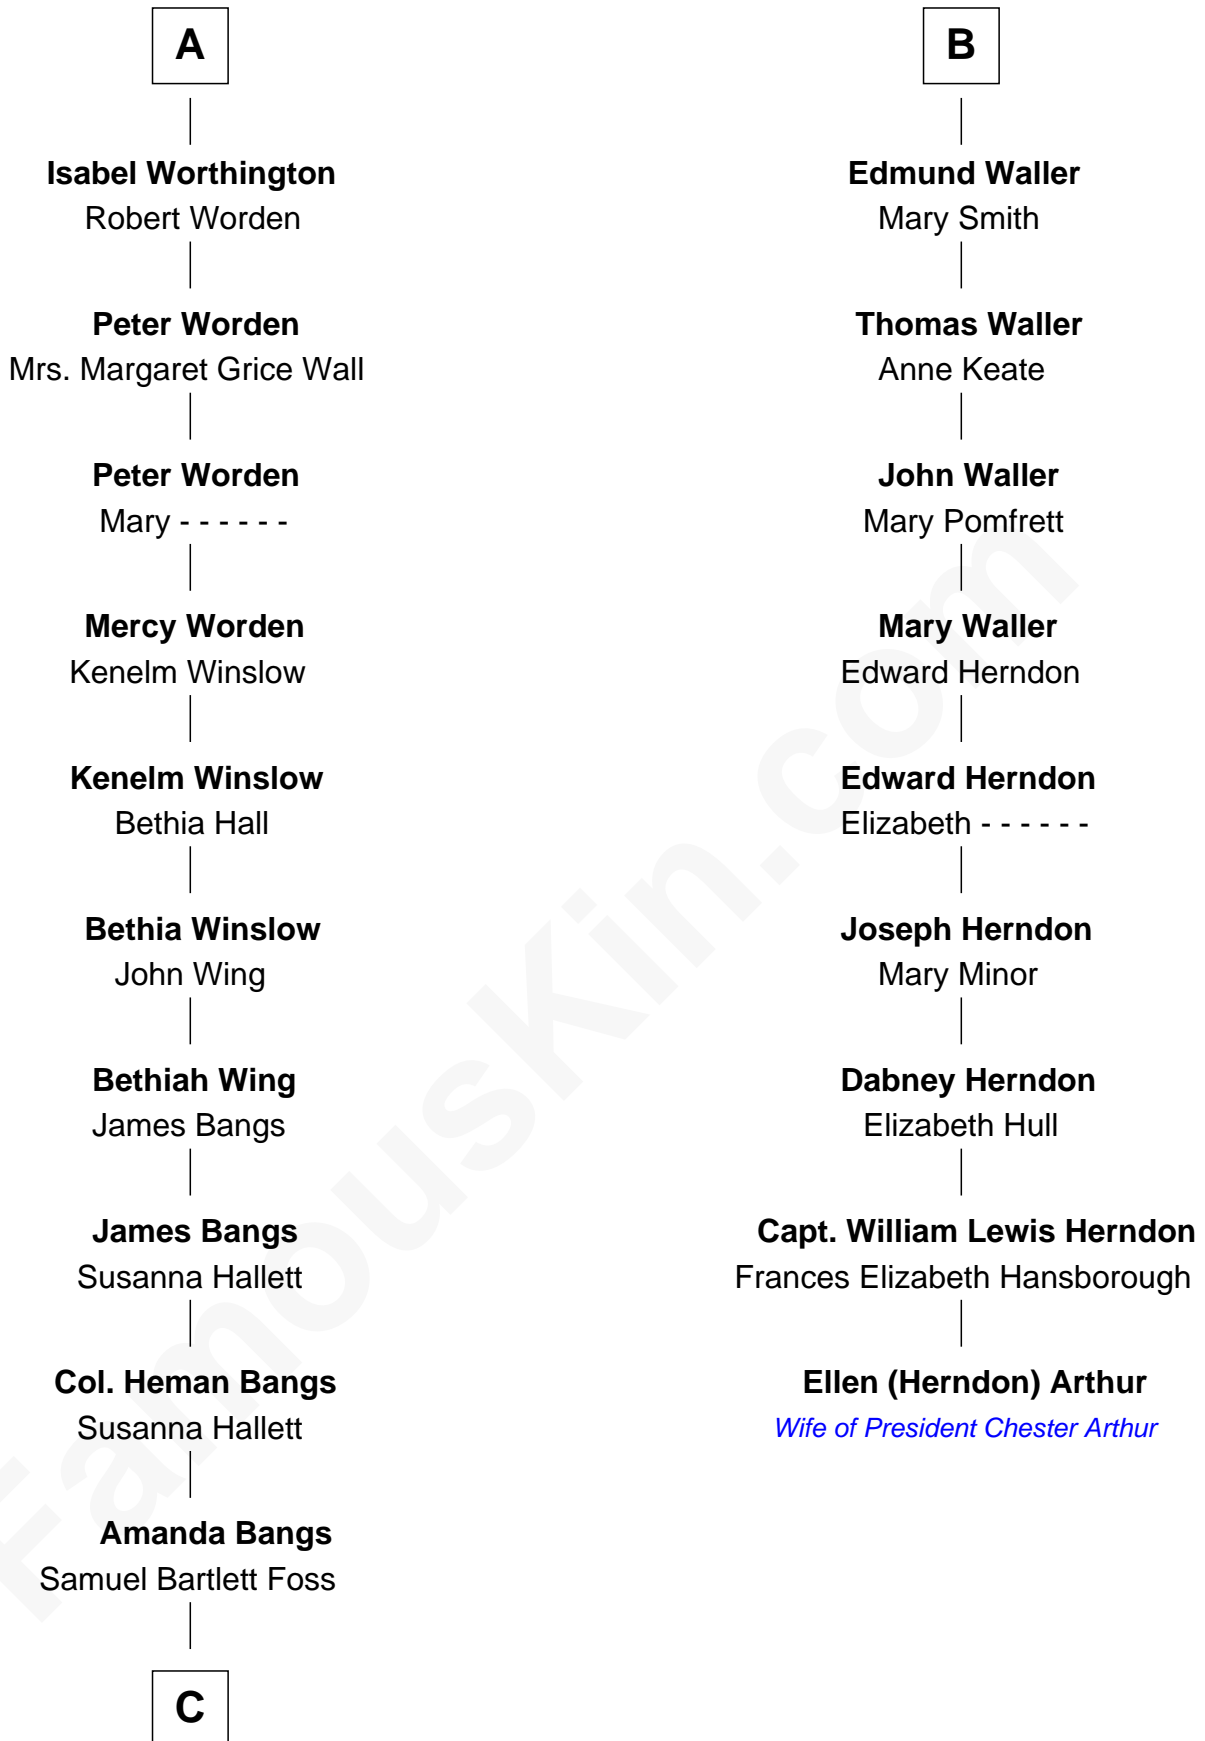

FamousKin.com

Relationship Chart of Eugene Foss

45th Governor of Massachusetts

15th cousin 3 times removed of

Ellen (Herndon) Arthur

Wife of President Chester A. Arthur

C

George Edmund Foss

Marcia Cordelia Noble

Eugene Foss

45th Governor of Massachusetts

FamousKin.com