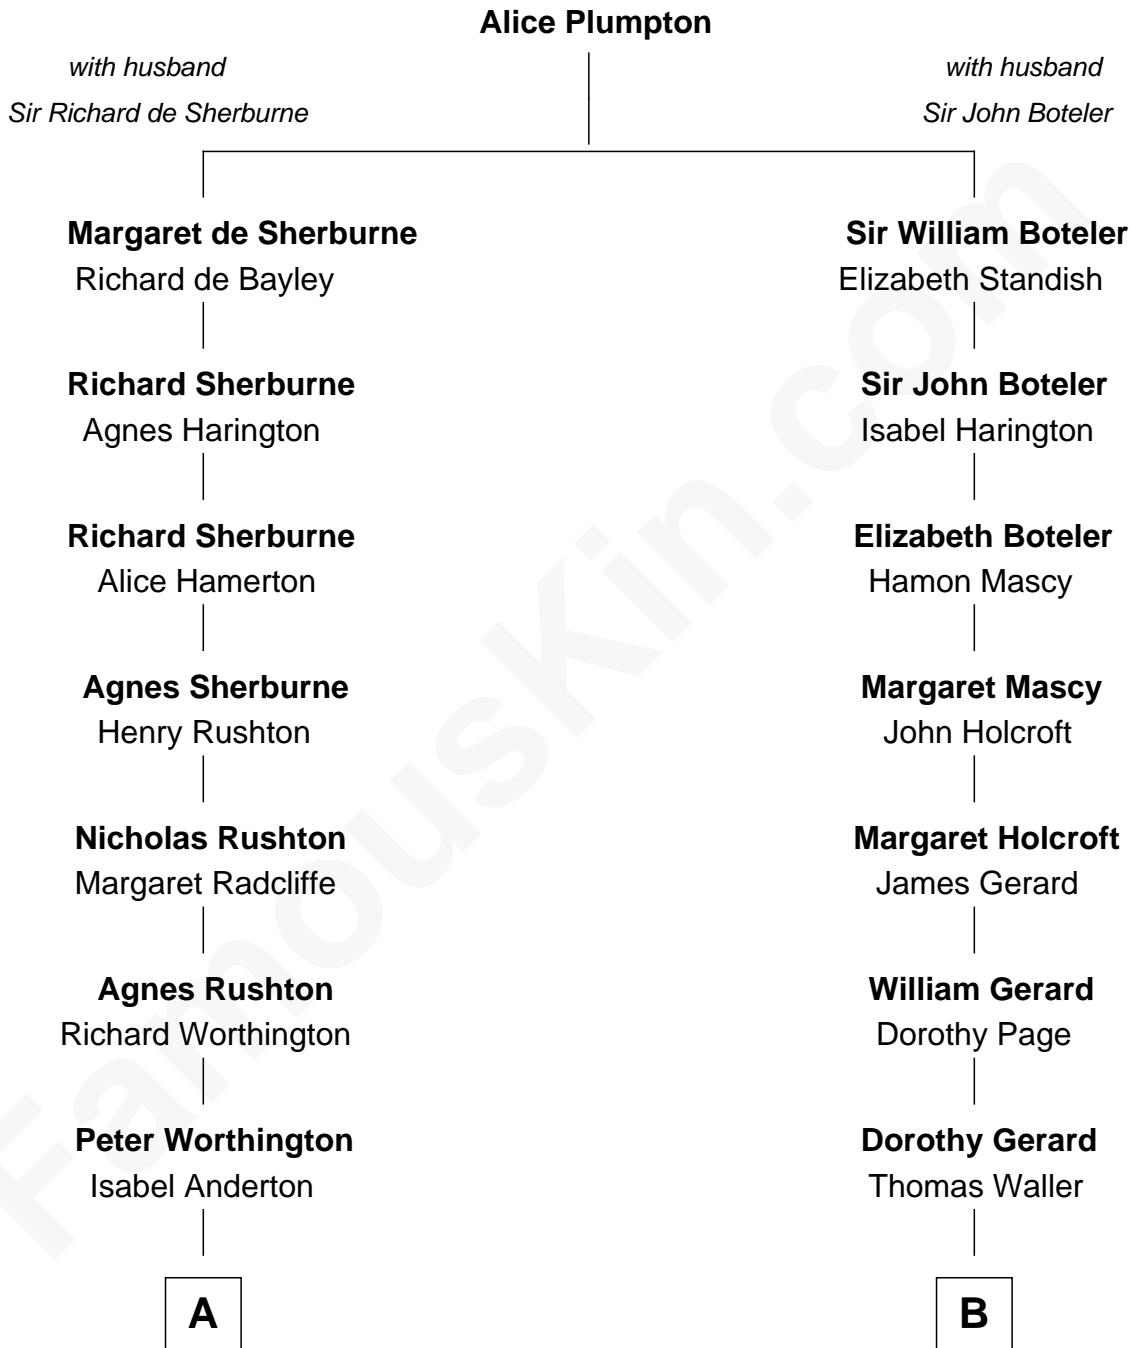

FamousKin.com

Relationship Chart of Eugene Foss

45th Governor of Massachusetts

15th cousin 3 times removed of

Ellen (Herndon) Arthur

Wife of President Chester A. Arthur

C

George Edmund Foss

Marcia Cordelia Noble

Eugene Foss

45th Governor of Massachusetts

FamousKin.com