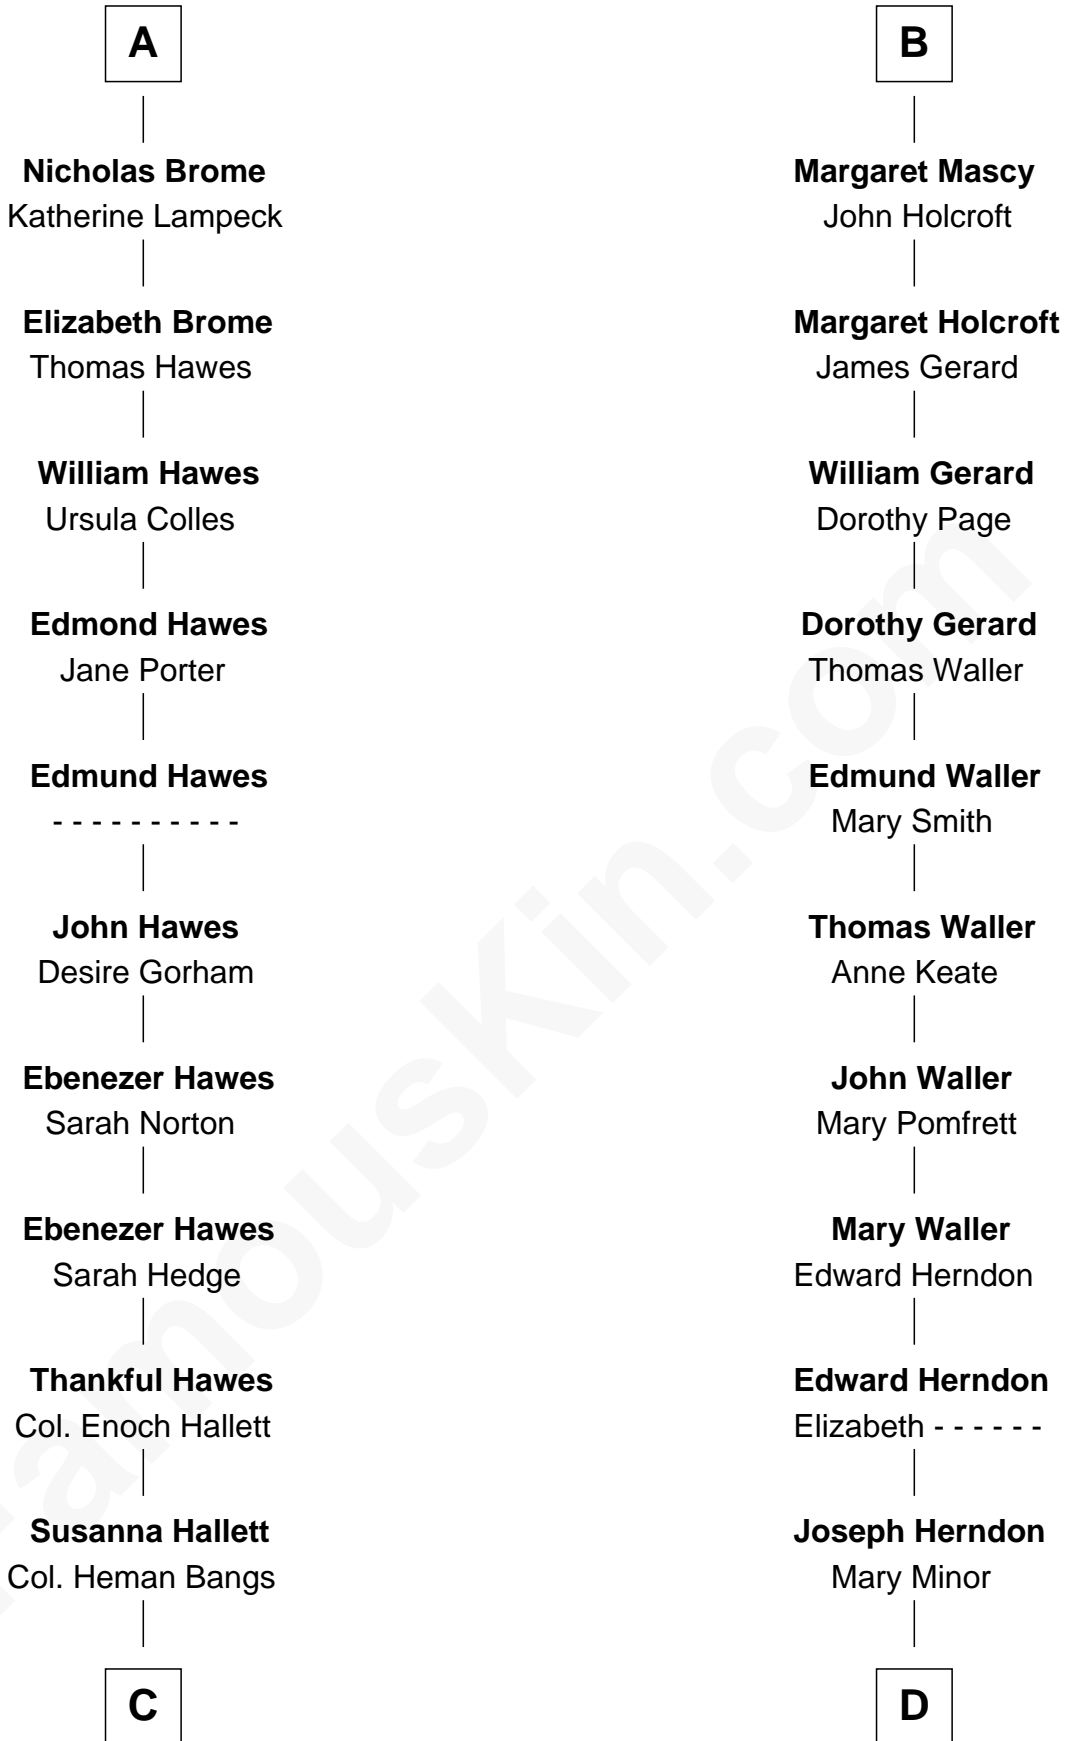

FamousKin.com

Relationship Chart of Eugene Foss

45th Governor of Massachusetts

19th cousin of

Ellen (Herndon) Arthur

Wife of President Chester A. Arthur

Sir William de Ros

Lucy FitzPiers

Elizabeth Standish

Sir John Boteler

Isabel Harington

Elizabeth Boteler

Hamon Mascy

B

C

Amanda Bangs
Samuel Bartlett Foss

George Edmund Foss
Marcia Cordelia Noble

Eugene Foss
45th Governor of Massachusetts

D

Dabney Herndon
Elizabeth Hull

Capt. William Lewis Herndon
Frances Elizabeth Hansborough

Ellen (Herndon) Arthur
Wife of President Chester Arthur