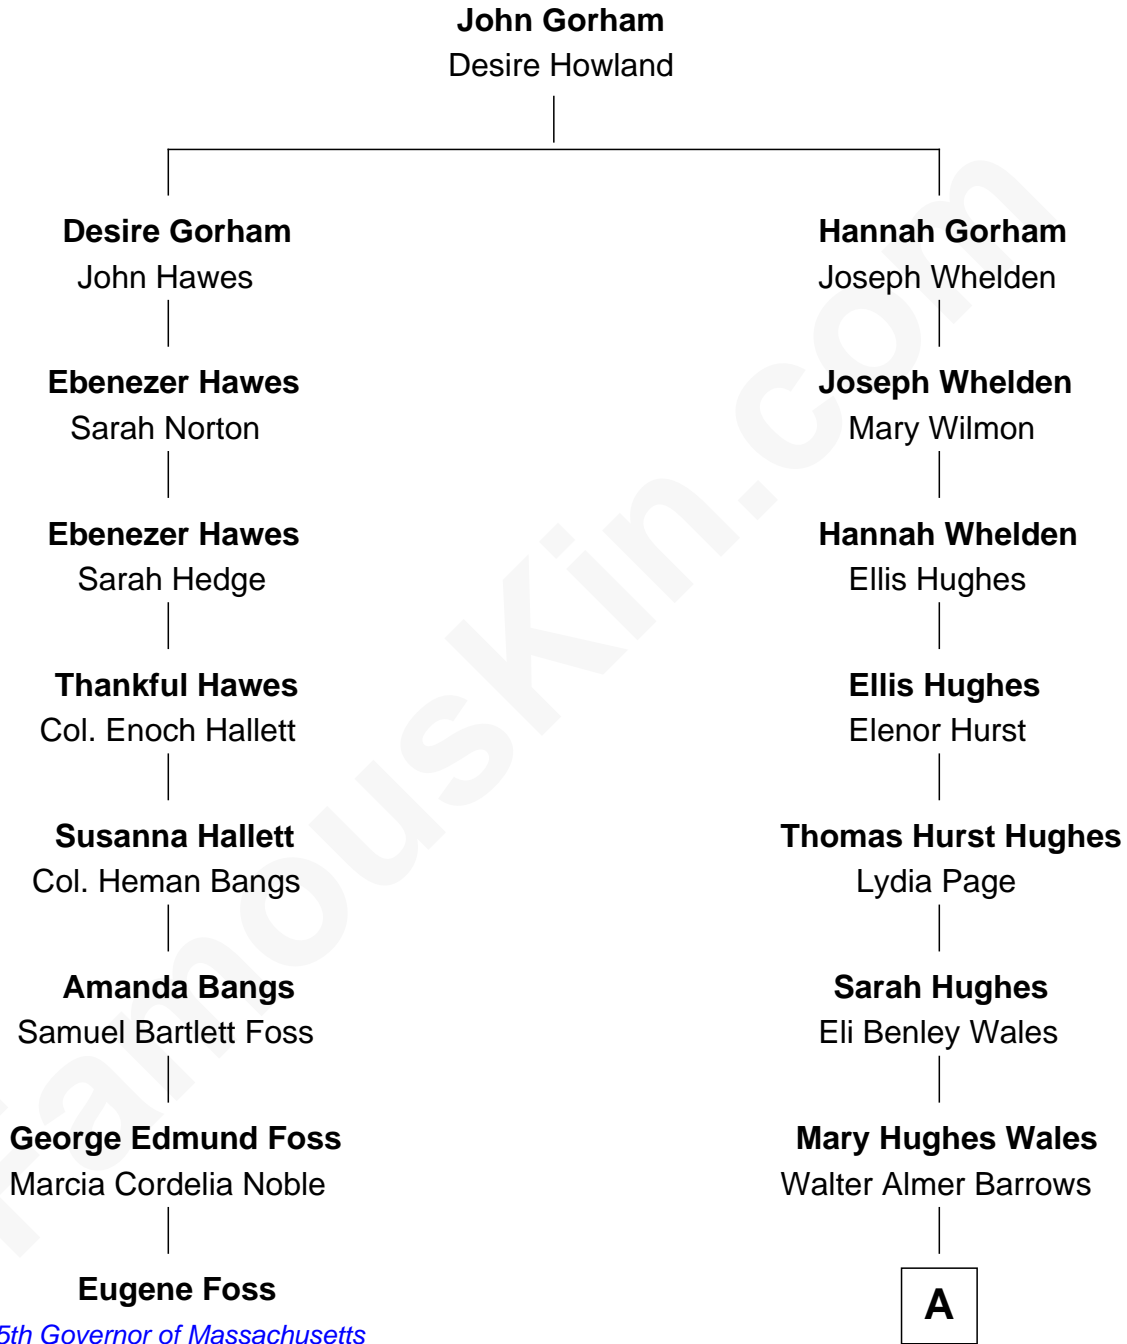

# FamousKin.com

## Relationship Chart of Eugene Foss

45th Governor of Massachusetts

7th cousin 3 times removed of

**Sydney Biddle Barrows**

*Mayflower Madam*

**A**

Walter Almer Barrows

Sarah Olive Byers

Donald Byers Barrows

Sydney Biddle

Donald Byers Barrows

Jeannette Ballantine

Sydney Biddle Barrows

*Mayflower Madam*