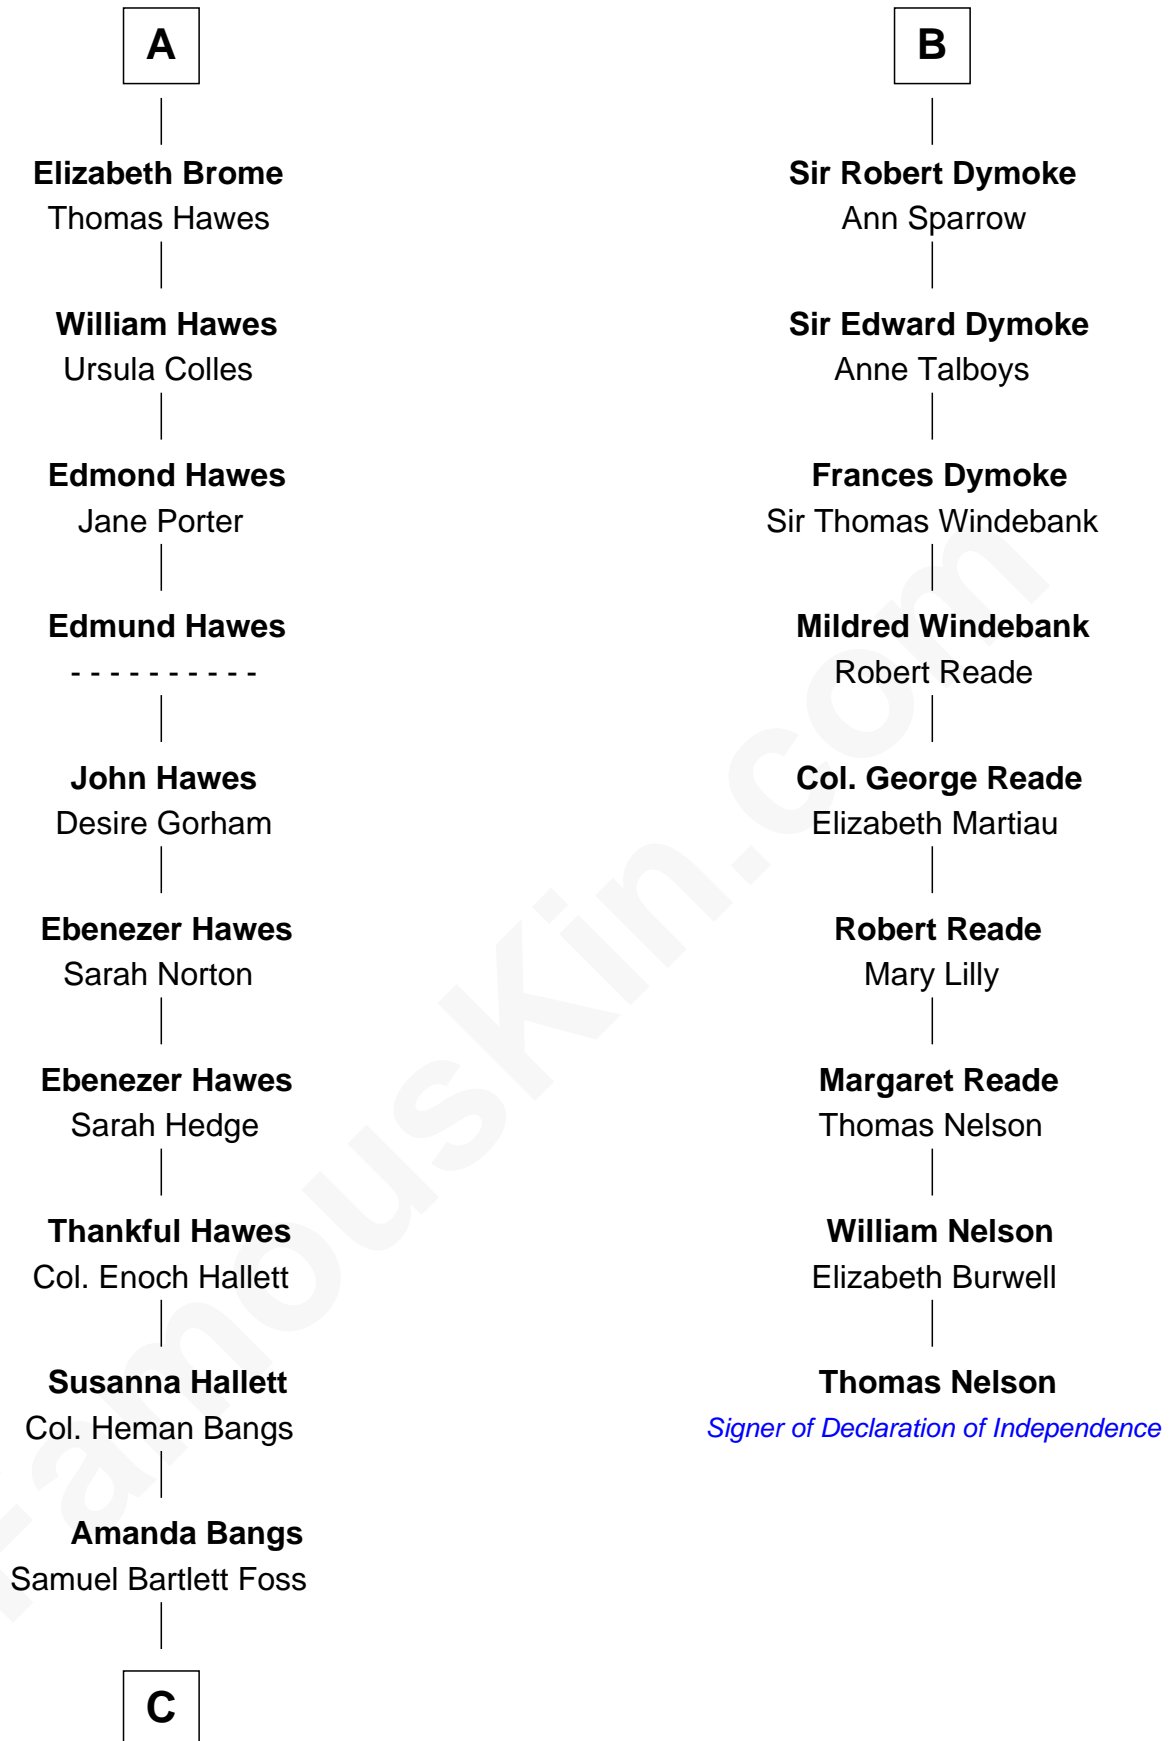

FamousKin.com

Relationship Chart of Eugene Foss

45th Governor of Massachusetts

15th cousin 3 times removed of

Thomas Nelson

Signer of the Declaration of Independence

Sir Robert de Ros

Isabel de Aubeney

C

George Edmund Foss

Marcia Cordelia Noble

Eugene Foss

45th Governor of Massachusetts

FamousKin.com