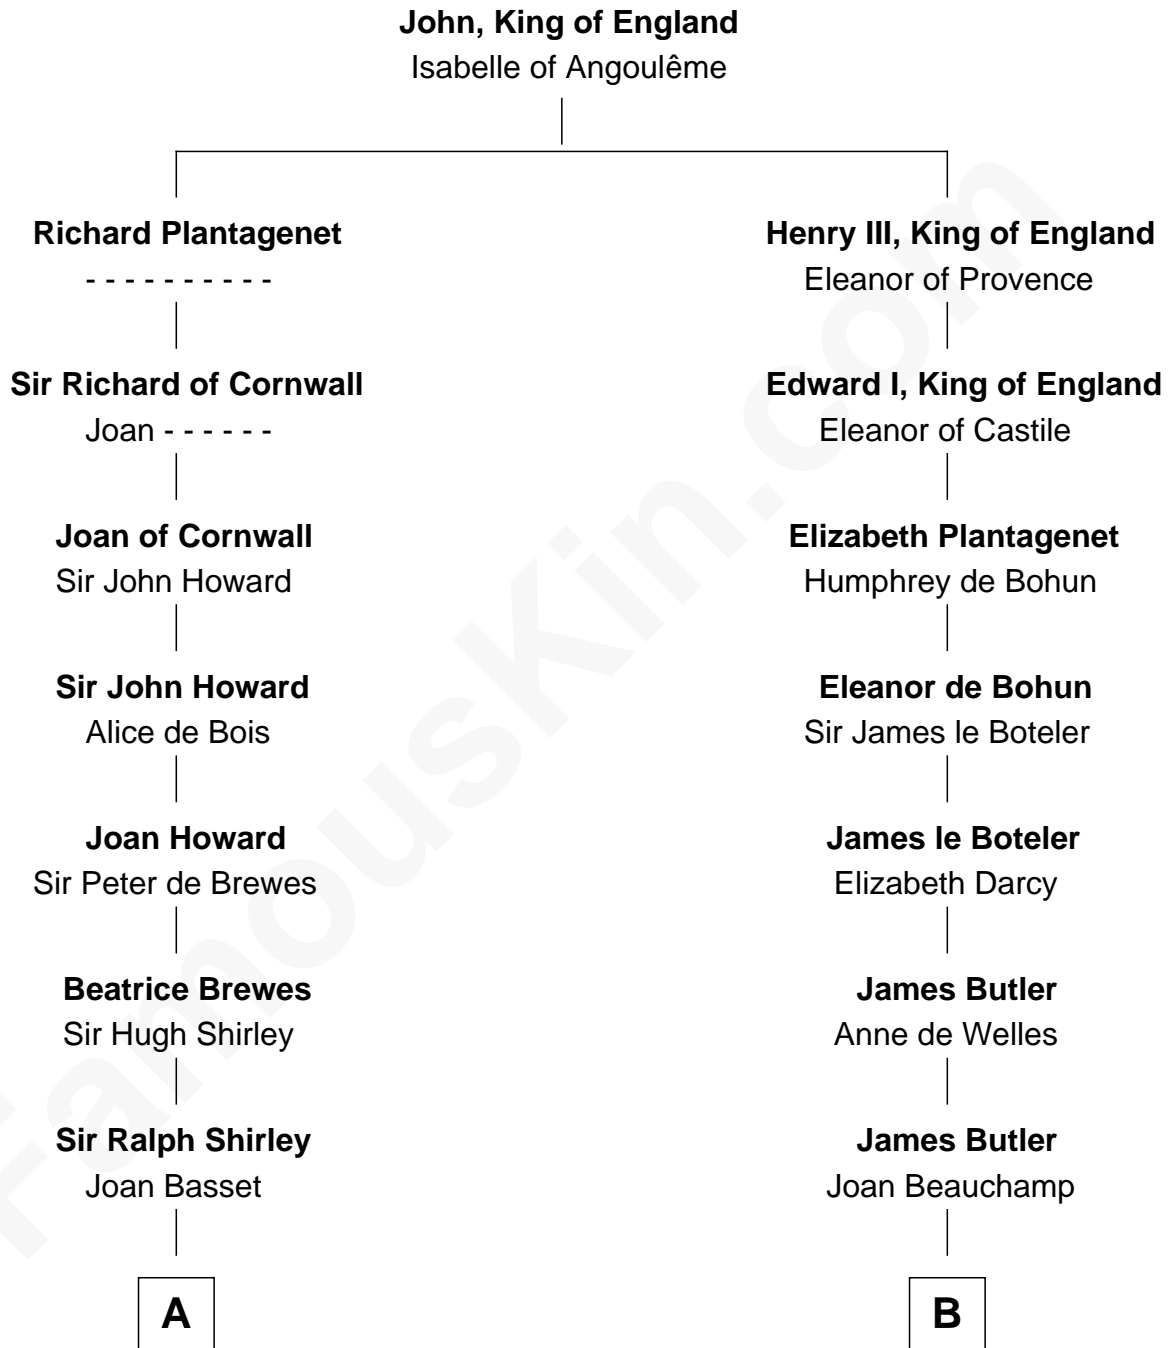

FamousKin.com

Relationship Chart of Eugene Foss

45th Governor of Massachusetts

18th cousin 2 times removed of

William Floyd

Signer of the Declaration of Independence

C

Susanna Hallett
Col. Heman Bangs

Amanda Bangs
Samuel Bartlett Foss

George Edmund Foss
Marcia Cordelia Noble

Eugene Foss
45th Governor of Massachusetts

D

Tabitha Smith
Nicholl Floyd

William Floyd
Signer of Declaration of Independence

FamousKin.com