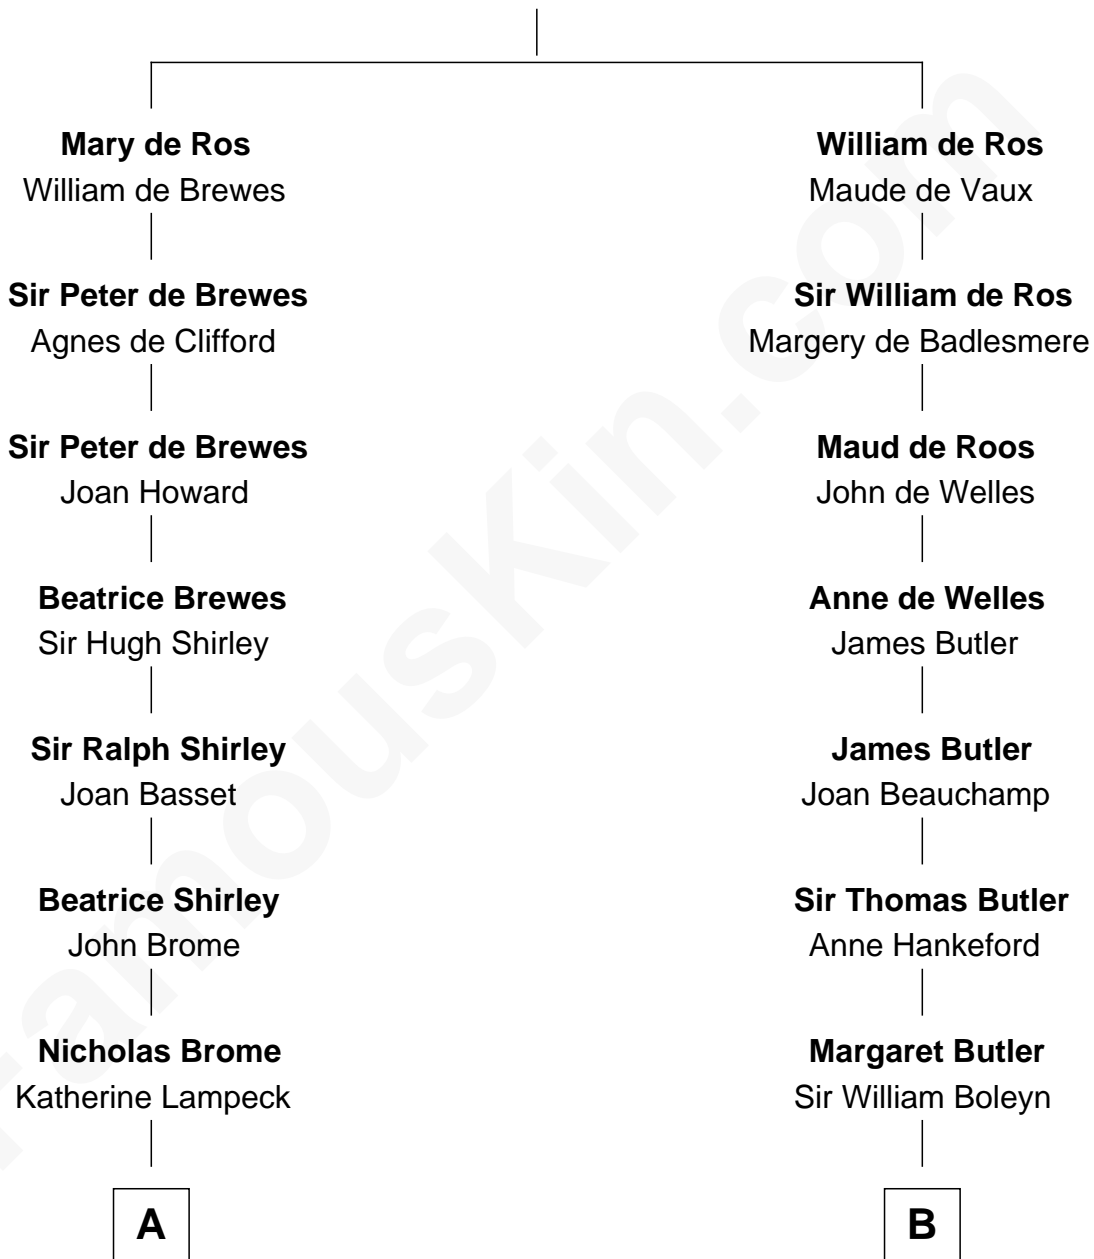

## Relationship Chart of Eugene Foss

45th Governor of Massachusetts

16th cousin 2 times removed of

**William Floyd**

Signer of the Declaration of Independence

**Sir Robert de Ros**

Isabel de Aubeney

**C**

George Edmund Foss

Marcia Cordelia Noble

Eugene Foss

*45th Governor of Massachusetts*

FamousKin.com