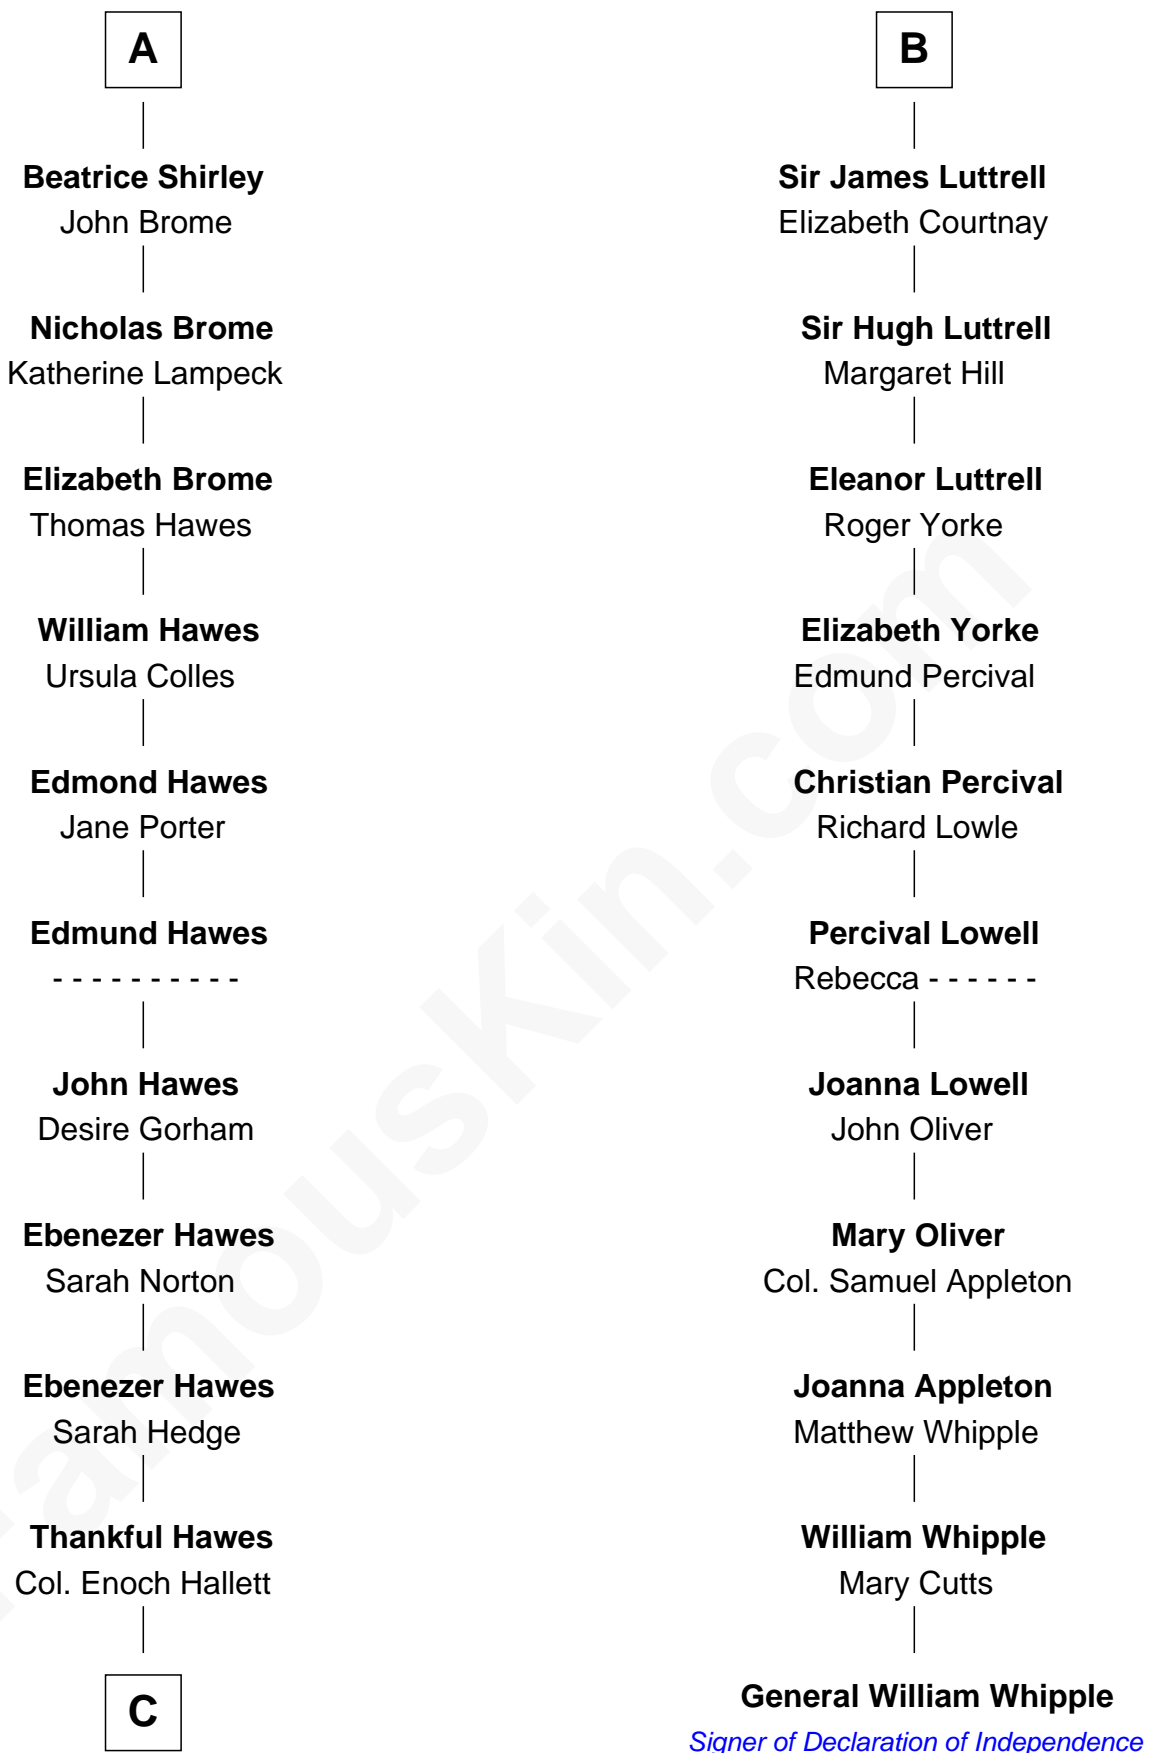

## Relationship Chart of Eugene Foss

45th Governor of Massachusetts

17th cousin 3 times removed of

**General William Whipple**

Signer of the Declaration of Independence

**C**

—  
**Susanna Hallett**  
Col. Heman Bangs

—  
**Amanda Bangs**  
Samuel Bartlett Foss

—  
**George Edmund Foss**  
Marcia Cordelia Noble

—  
**Eugene Foss**  
*45th Governor of Massachusetts*

FamousKin.com