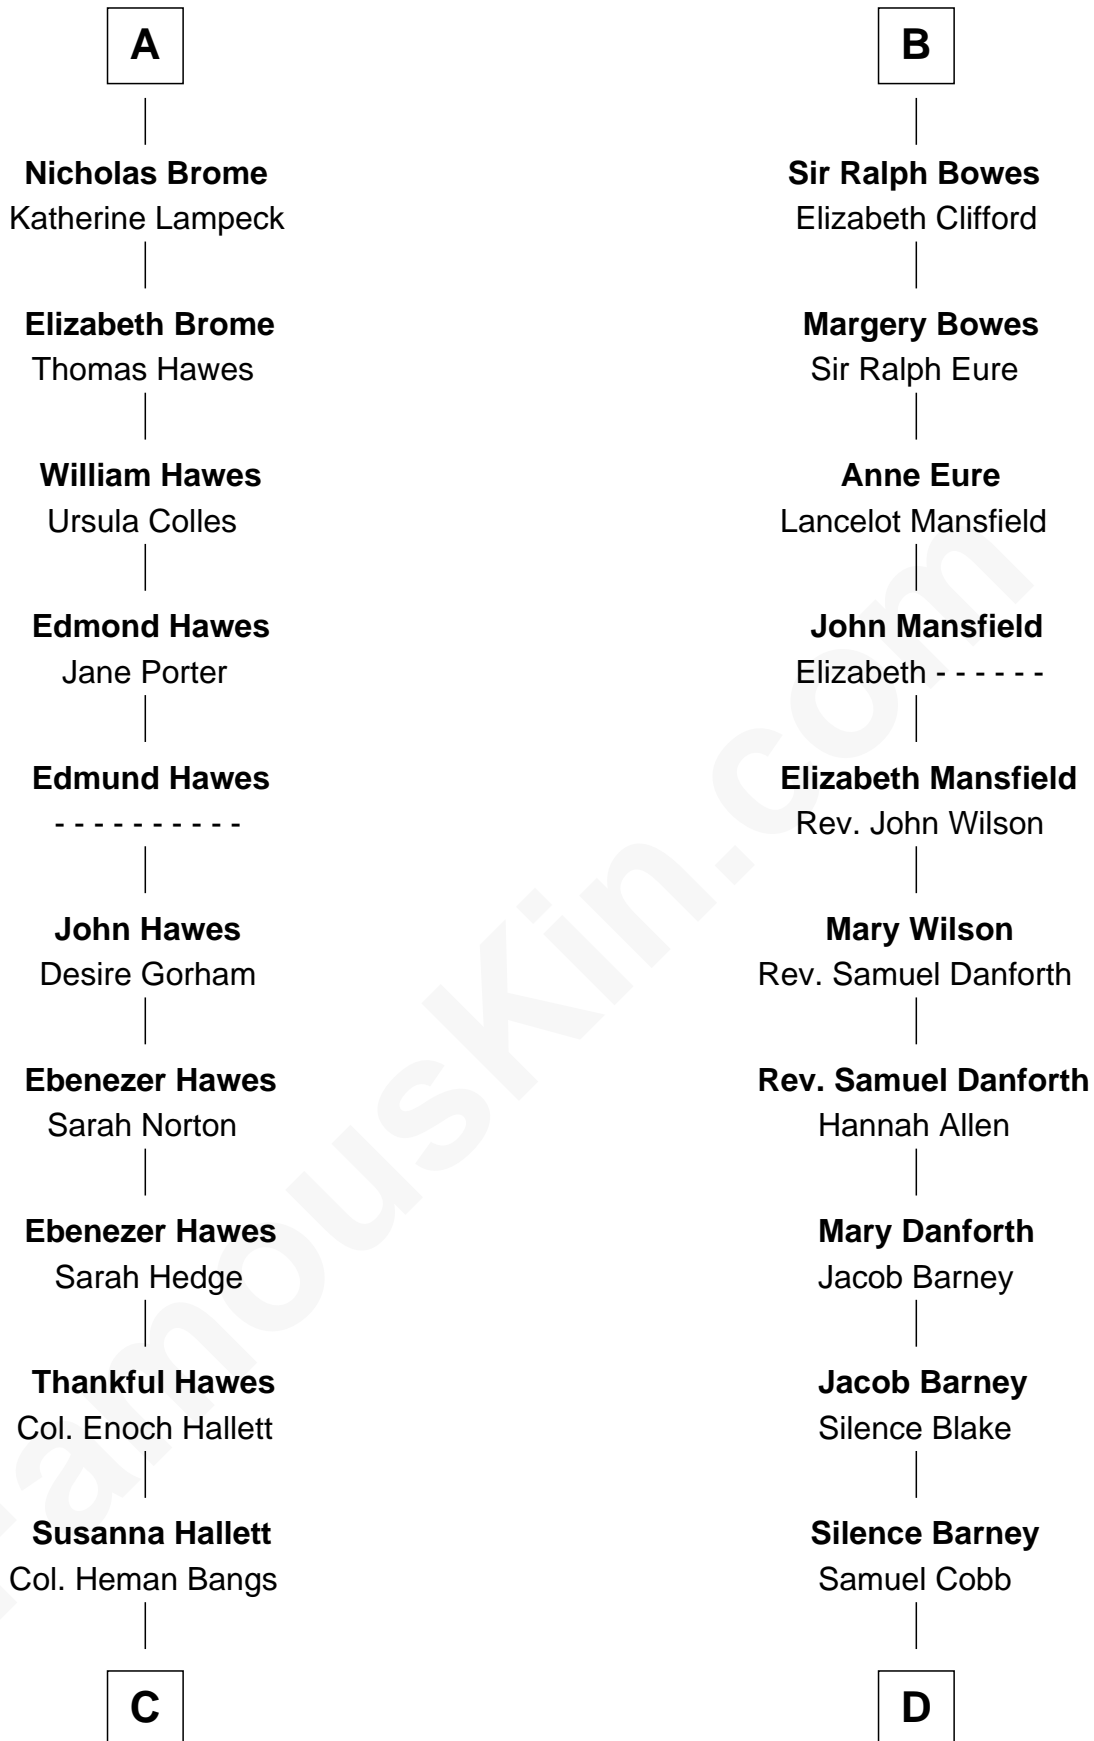

FamousKin.com

Relationship Chart of Eugene Foss

45th Governor of Massachusetts

19th cousin 2 times removed of

Sandra Day O'Connor

First Female U.S. Supreme Court Justice

C

Amanda Bangs
Samuel Bartlett Foss

George Edmund Foss
Marcia Cordelia Noble

Eugene Foss
45th Governor of Massachusetts

D

Lettice Carlyle Cobb
Luke Day

Hollis Day
Eliza L. Flanders

Henry Clay Day
Alice Edith Hilton

Henry R. Day
Ada Mae Wilkey